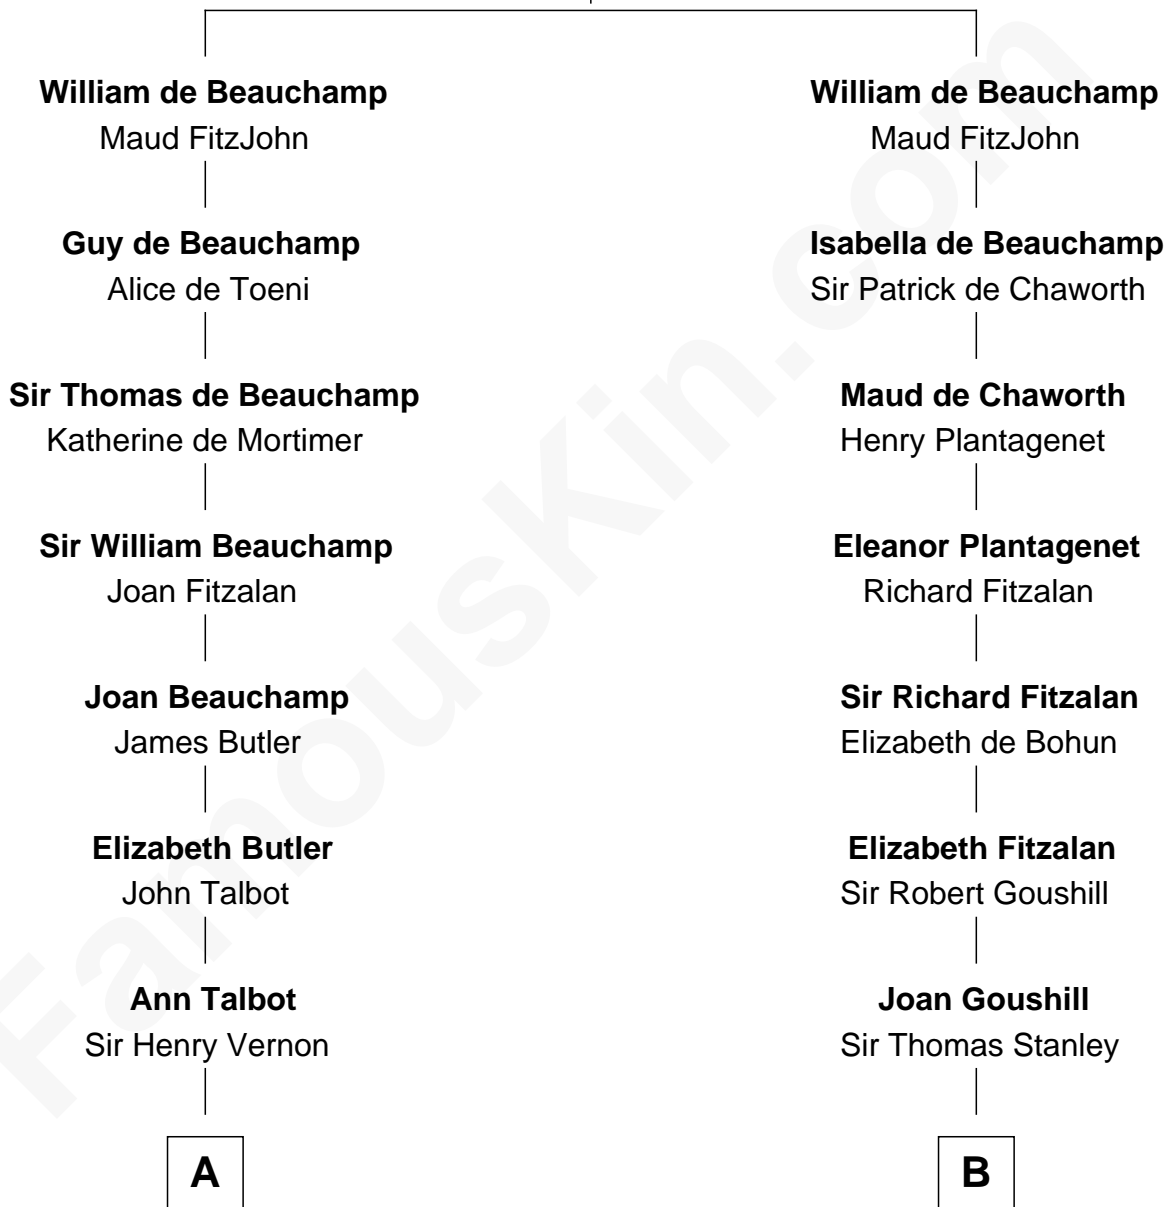

FamousKin.com

Relationship Chart of

Sir Winston Churchill

Prime Minister of the United Kingdom

18th cousin 2 times removed of

Charles Goldsborough

16th Governor of Maryland

Sir William de Beauchamp

Isabel Mauduit

C

Sir George Spencer-Churchill

Jane Stewart

Sir John Winston Spencer-Churchill

Frances Anne Emily Vane

Randolph Henry Spencer-Churchill

Jeanette Jerome

Sir Winston Churchill

Prime Minister of the United Kingdom

D

Anna Maria Tilghman

Charles Goldsborough

Charles Goldsborough

16th Governor of Maryland

FamousKin.com