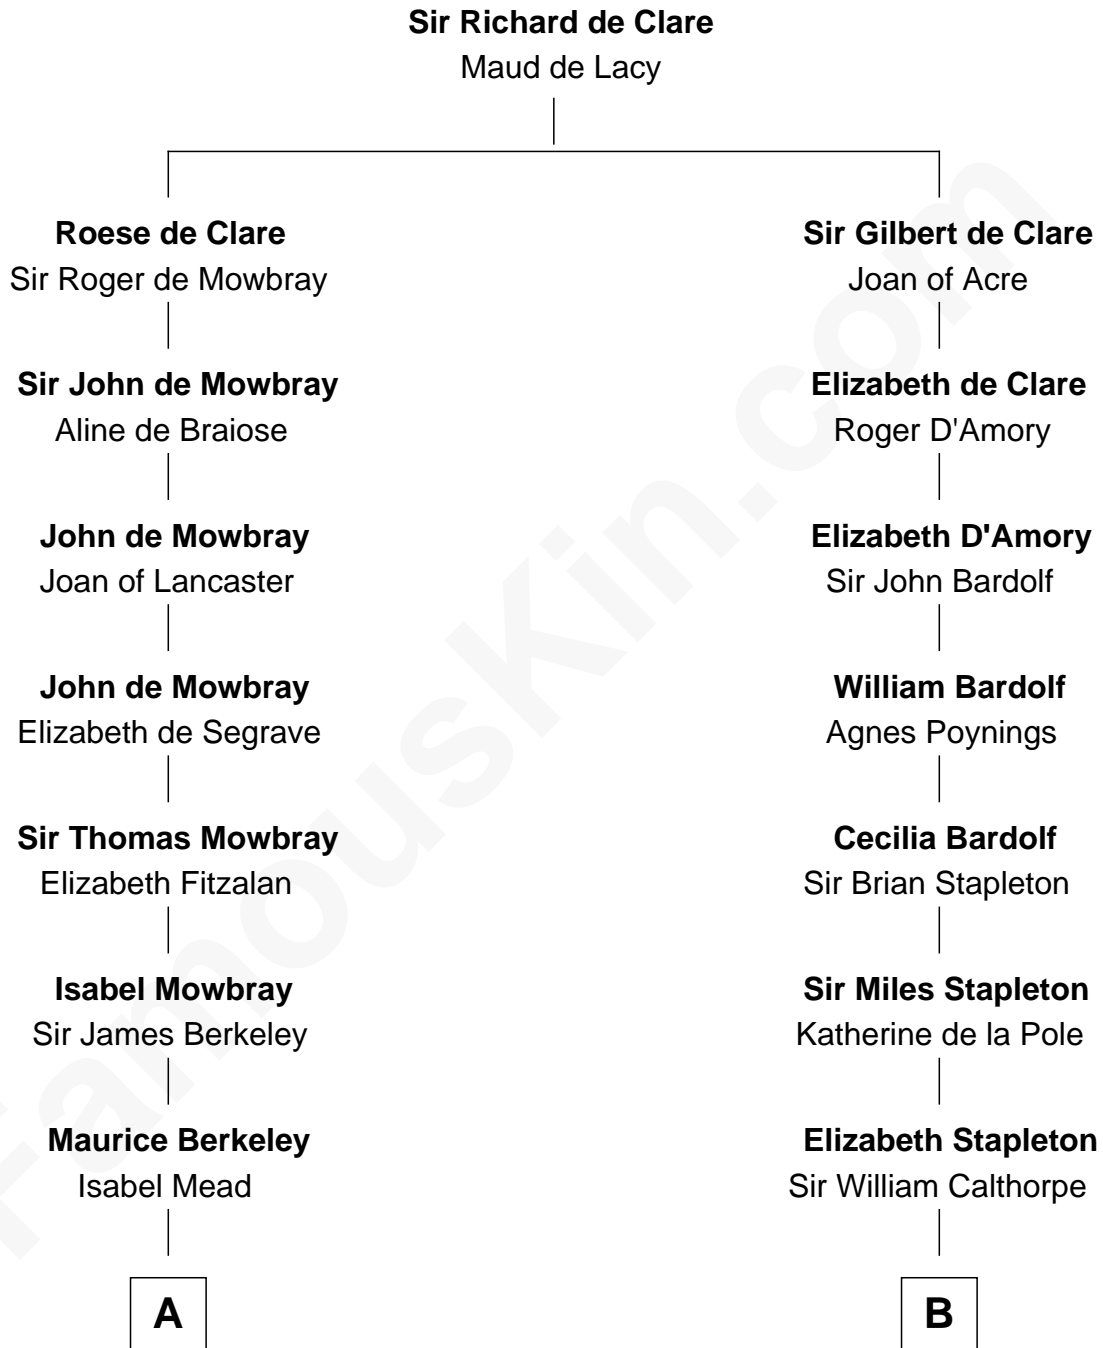

FamousKin.com

Relationship Chart of

Sir Winston Churchill

Prime Minister of the United Kingdom

17th cousin 3 times removed of

Charles Carnan Ridgely

15th Governor of Maryland

C

—
Frances Anne Emily Vane-Tempest

Sir Charles William Stewart

—
Frances Anne Emily Vane

Sir John Winston Spencer-Churchill

—
Randolph Henry Spencer-Churchill

Jeanette Jerome

—
Sir Winston Churchill

Prime Minister of the United Kingdom