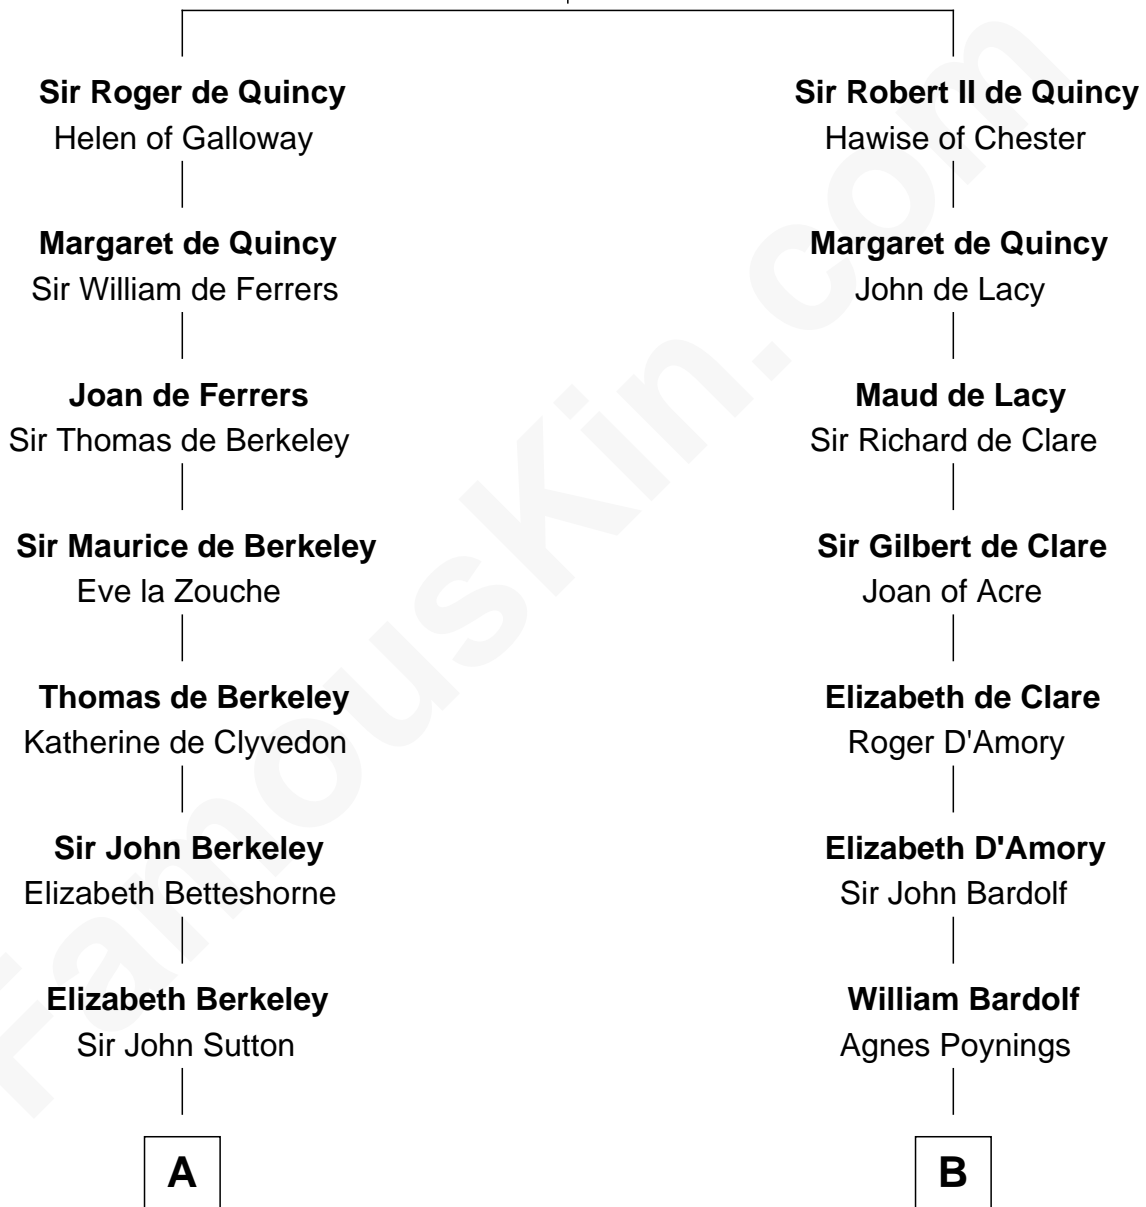

FamousKin.com
Relationship Chart of
Sir Winston Churchill

Prime Minister of the United Kingdom

20th cousin 1 time removed of

Charles Carnan Ridgely

15th Governor of Maryland

Saher de Quincy
 Margaret de Beaumont

C

Jane Paget
George Stewart

Jane Stewart
Sir George Spencer-Churchill

Sir John Winston Spencer-Churchill
Frances Anne Emily Vane

Randolph Henry Spencer-Churchill
Jeanette Jerome

Sir Winston Churchill
Prime Minister of the United Kingdom