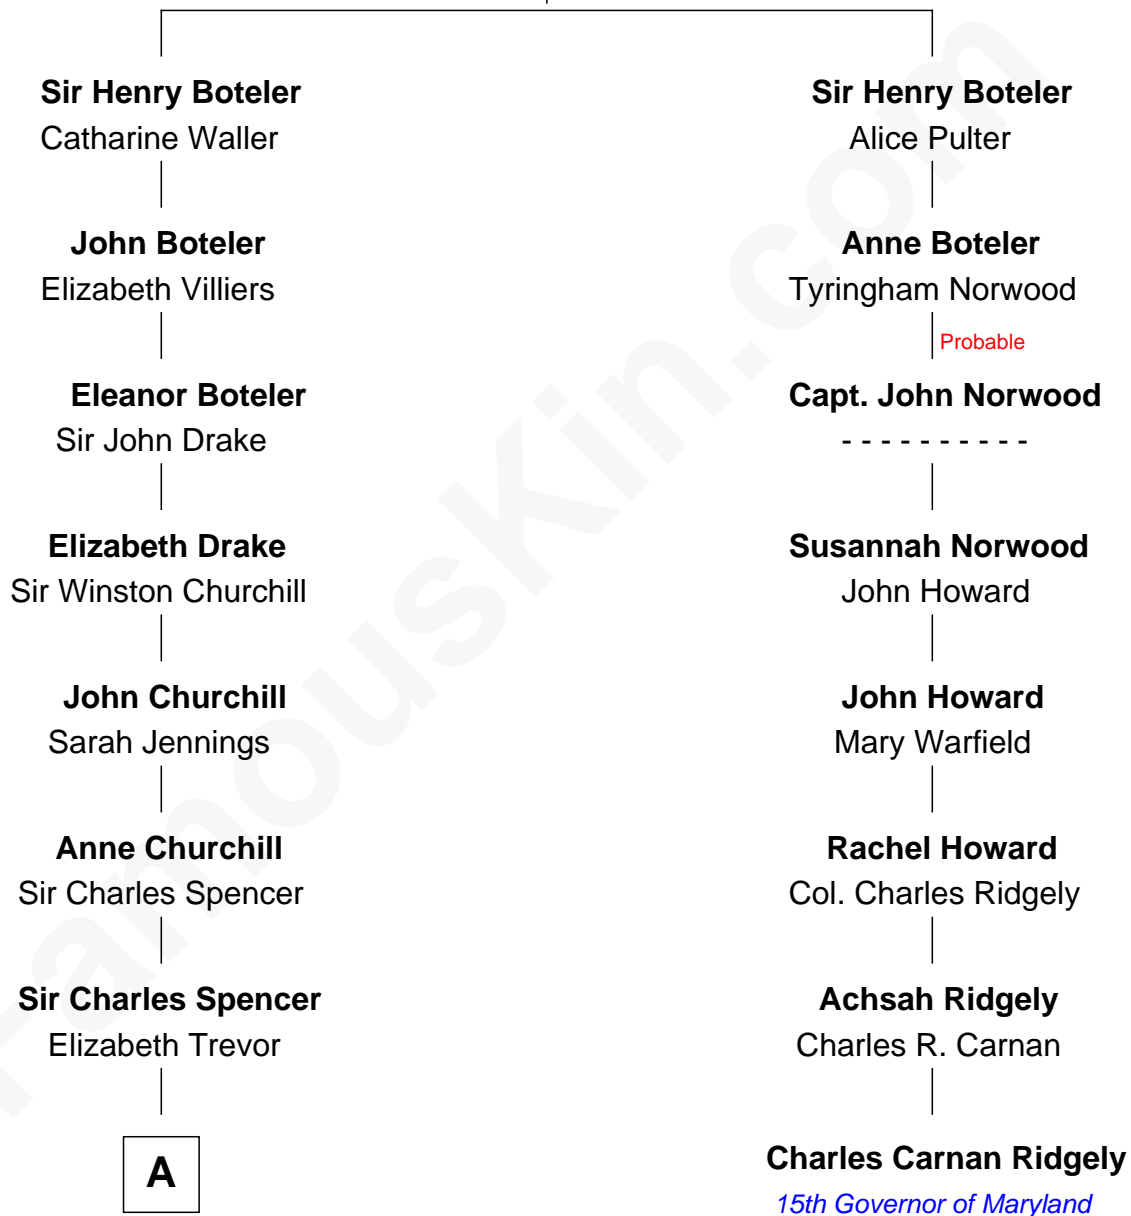

FamousKin.com

Relationship Chart of

Sir Winston Churchill

Prime Minister of the United Kingdom

7th cousin 5 times removed of

Charles Carnan Ridgely

15th Governor of Maryland

Sir John Boteler

Grizel Roche

A

—
Sir George Spencer

Caroline Russell

—
George Spencer

Susan Stewart

—
Sir George Spencer-Churchill

Jane Stewart