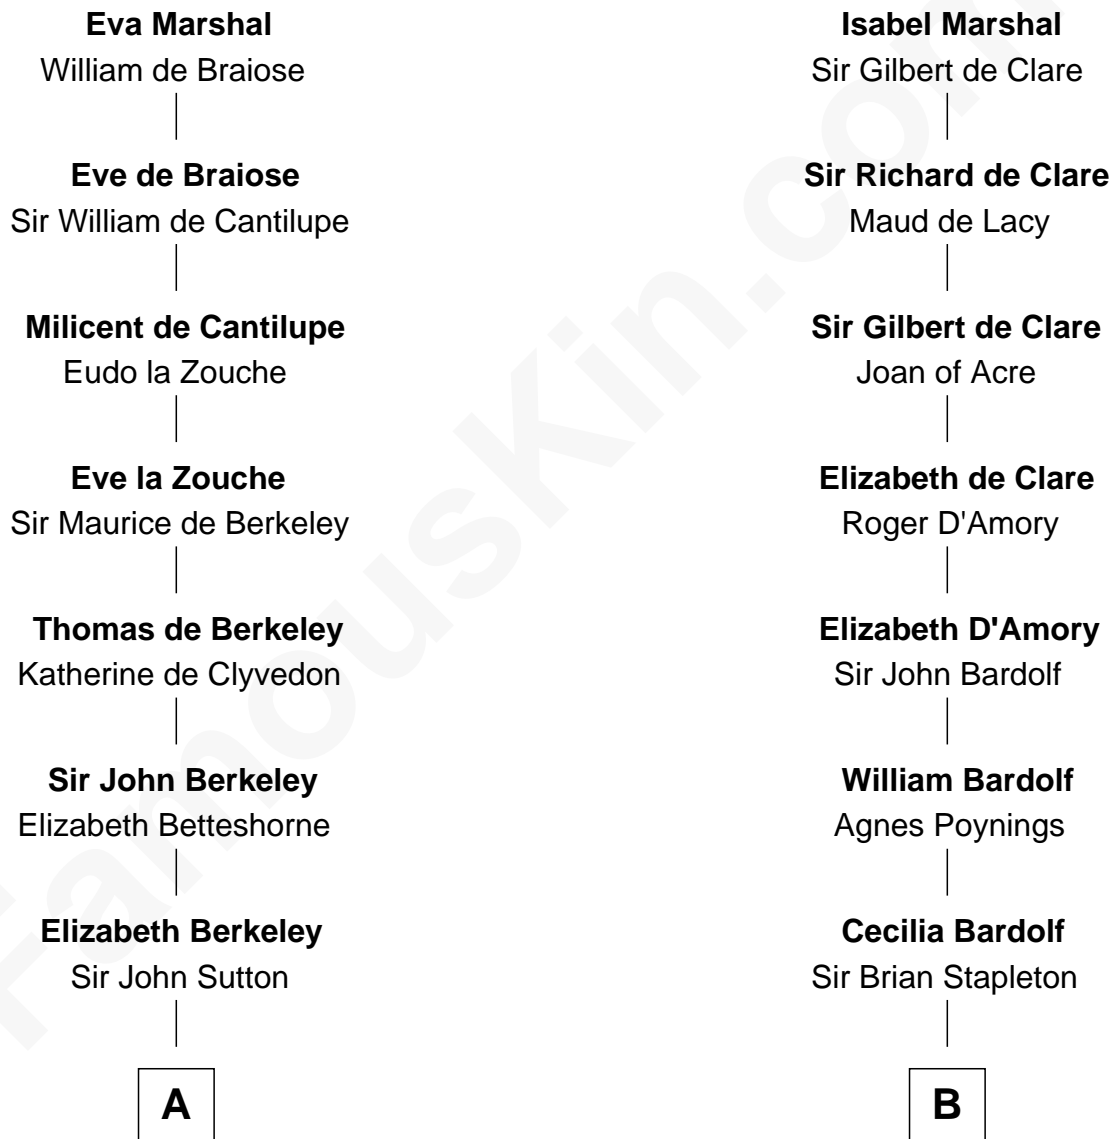

FamousKin.com

Relationship Chart of

Sir Winston Churchill

Prime Minister of the United Kingdom

19th cousin 2 times removed of

Charles Carnan Ridgely

15th Governor of Maryland

Sir William Marshal

Isabel de Clare

C

Jane Paget
George Stewart

Jane Stewart
Sir George Spencer-Churchill

Sir John Winston Spencer-Churchill
Frances Anne Emily Vane

Randolph Henry Spencer-Churchill
Jeanette Jerome

Sir Winston Churchill
Prime Minister of the United Kingdom