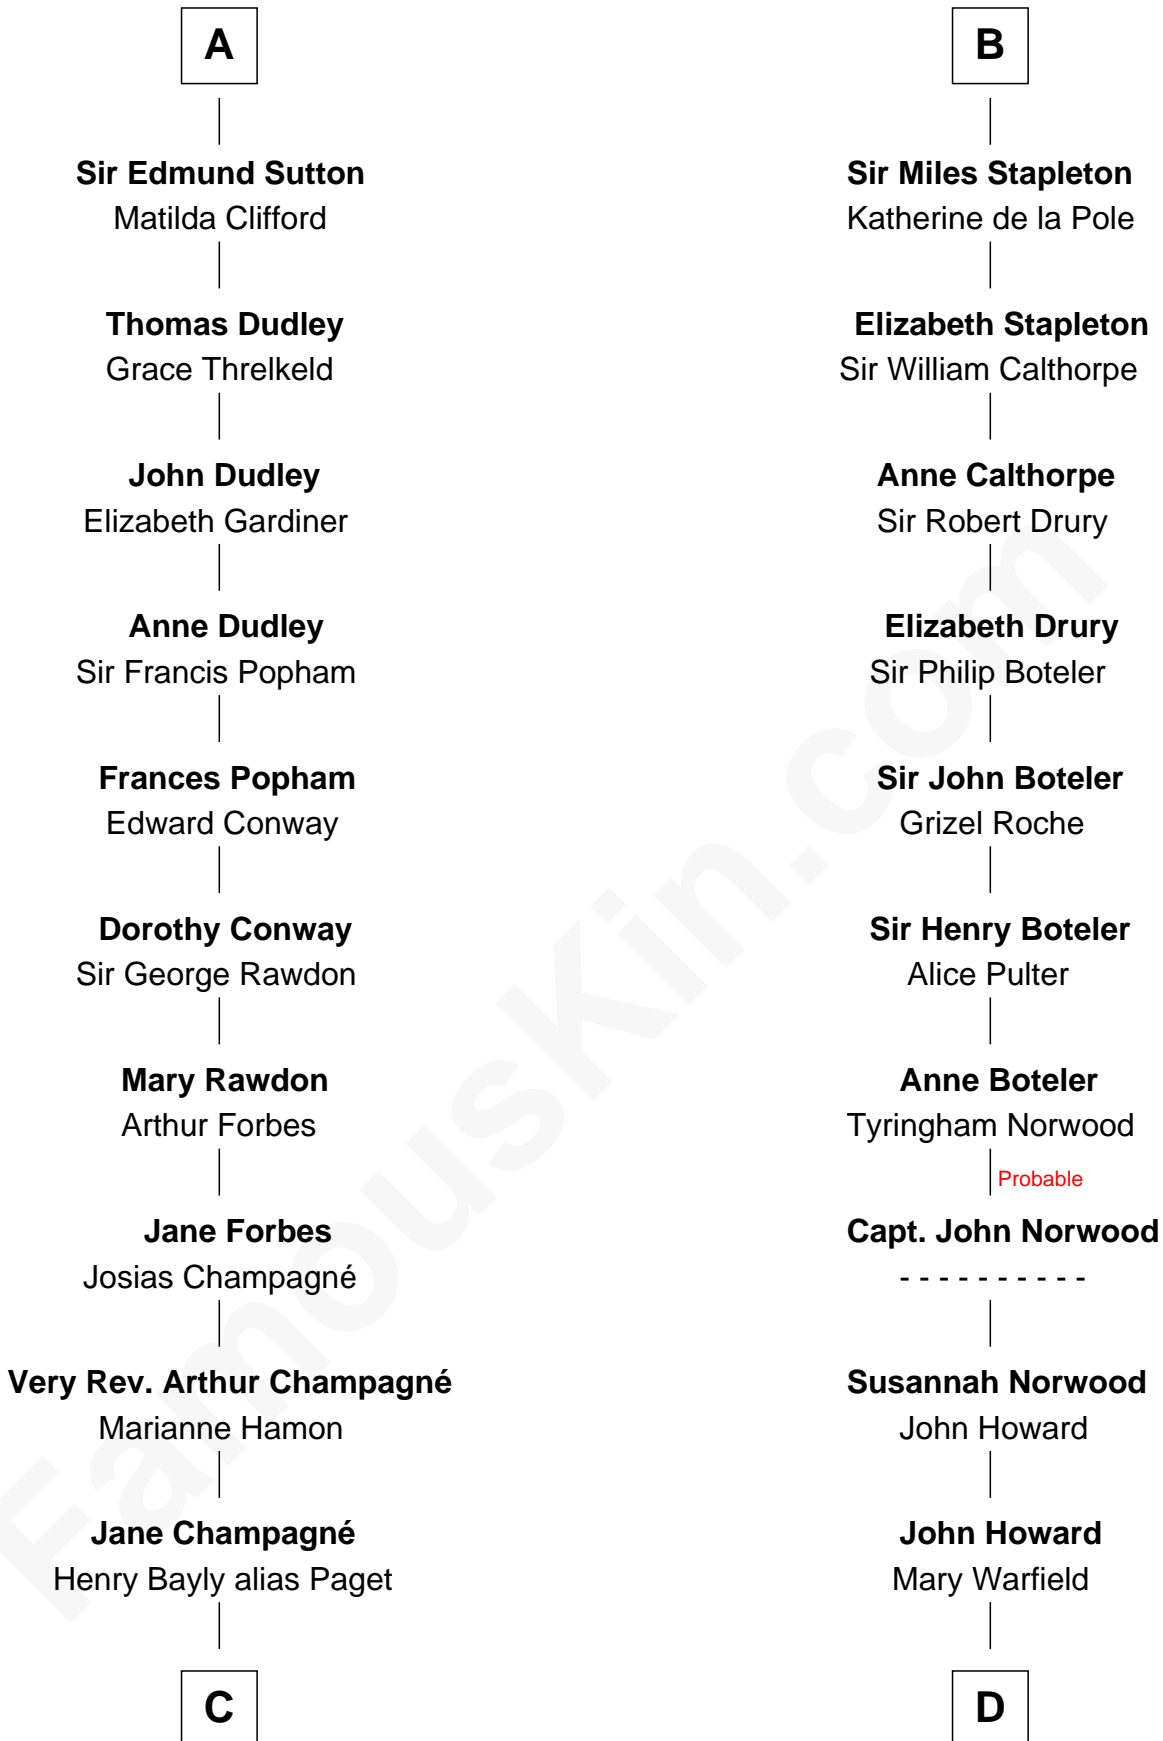

FamousKin.com

Relationship Chart of

Sir Winston Churchill

Prime Minister of the United Kingdom

19th cousin 2 times removed of

Charles Carnan Ridgely

15th Governor of Maryland

Sir William Marshal

Isabel de Clare

C

Jane Paget
George Stewart

Jane Stewart
Sir George Spencer-Churchill

Sir John Winston Spencer-Churchill
Frances Anne Emily Vane

Randolph Henry Spencer-Churchill
Jeanette Jerome

Sir Winston Churchill
Prime Minister of the United Kingdom

D

Rachel Howard
Col. Charles Ridgely

Achsah Ridgely
Charles R. Carnan

Charles Carnan Ridgely
15th Governor of Maryland

FamousKin.com