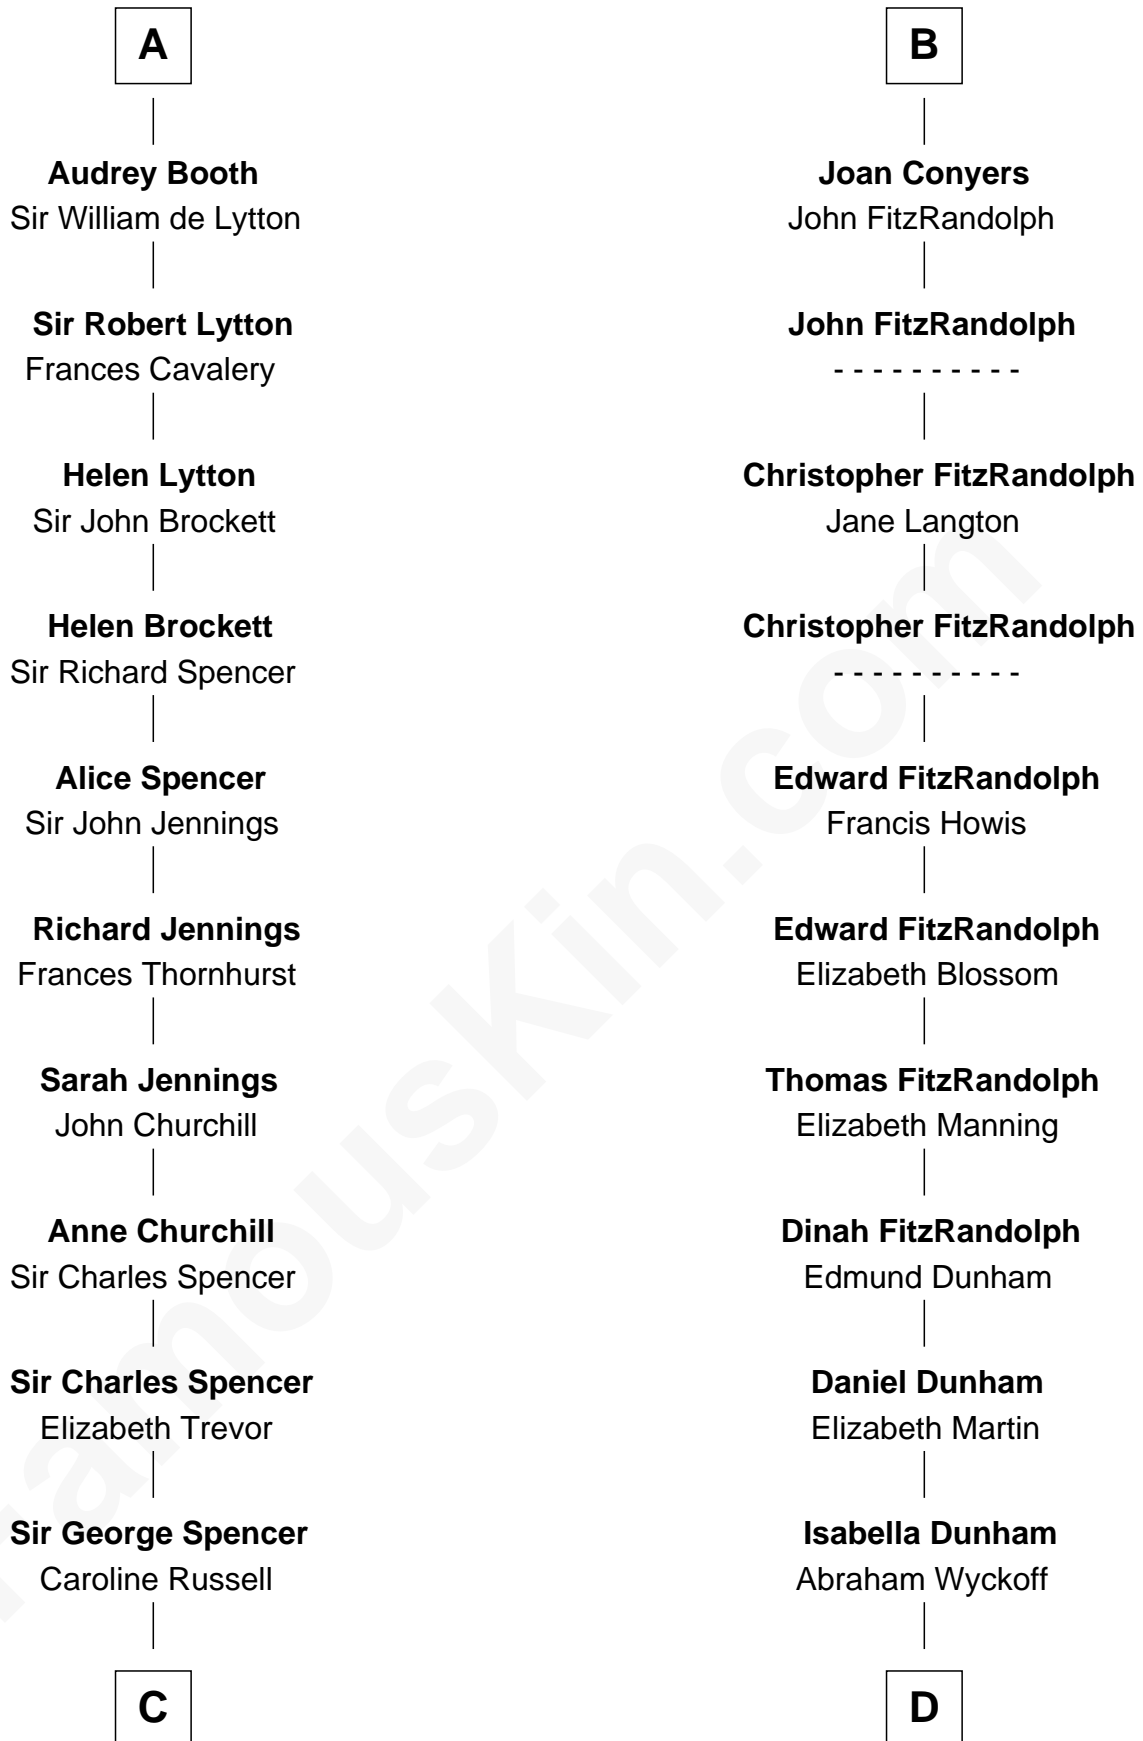

FamousKin.com

Relationship Chart of

Sir Winston Churchill

Prime Minister of the United Kingdom

20th cousin 1 time removed of

Georgia O'Keeffe
American Artist

Sir William de Ros
Eustache Fitz Ralph

C

George Spencer
Susan Stewart

Sir George Spencer-Churchill
Jane Stewart

Sir John Winston Spencer-Churchill
Frances Anne Emily Vane

Randolph Henry Spencer-Churchill
Jeanette Jerome

Sir Winston Churchill
Prime Minister of the United Kingdom

D

Charles Wyckoff
Alletta Maria Field

Isabella Wyckoff
George Victor Totto

Ida Ten Eyck Totto
Francis Calyxtus O'Keeffe

Georgia O'Keeffe
American Artist

FamousKin.com