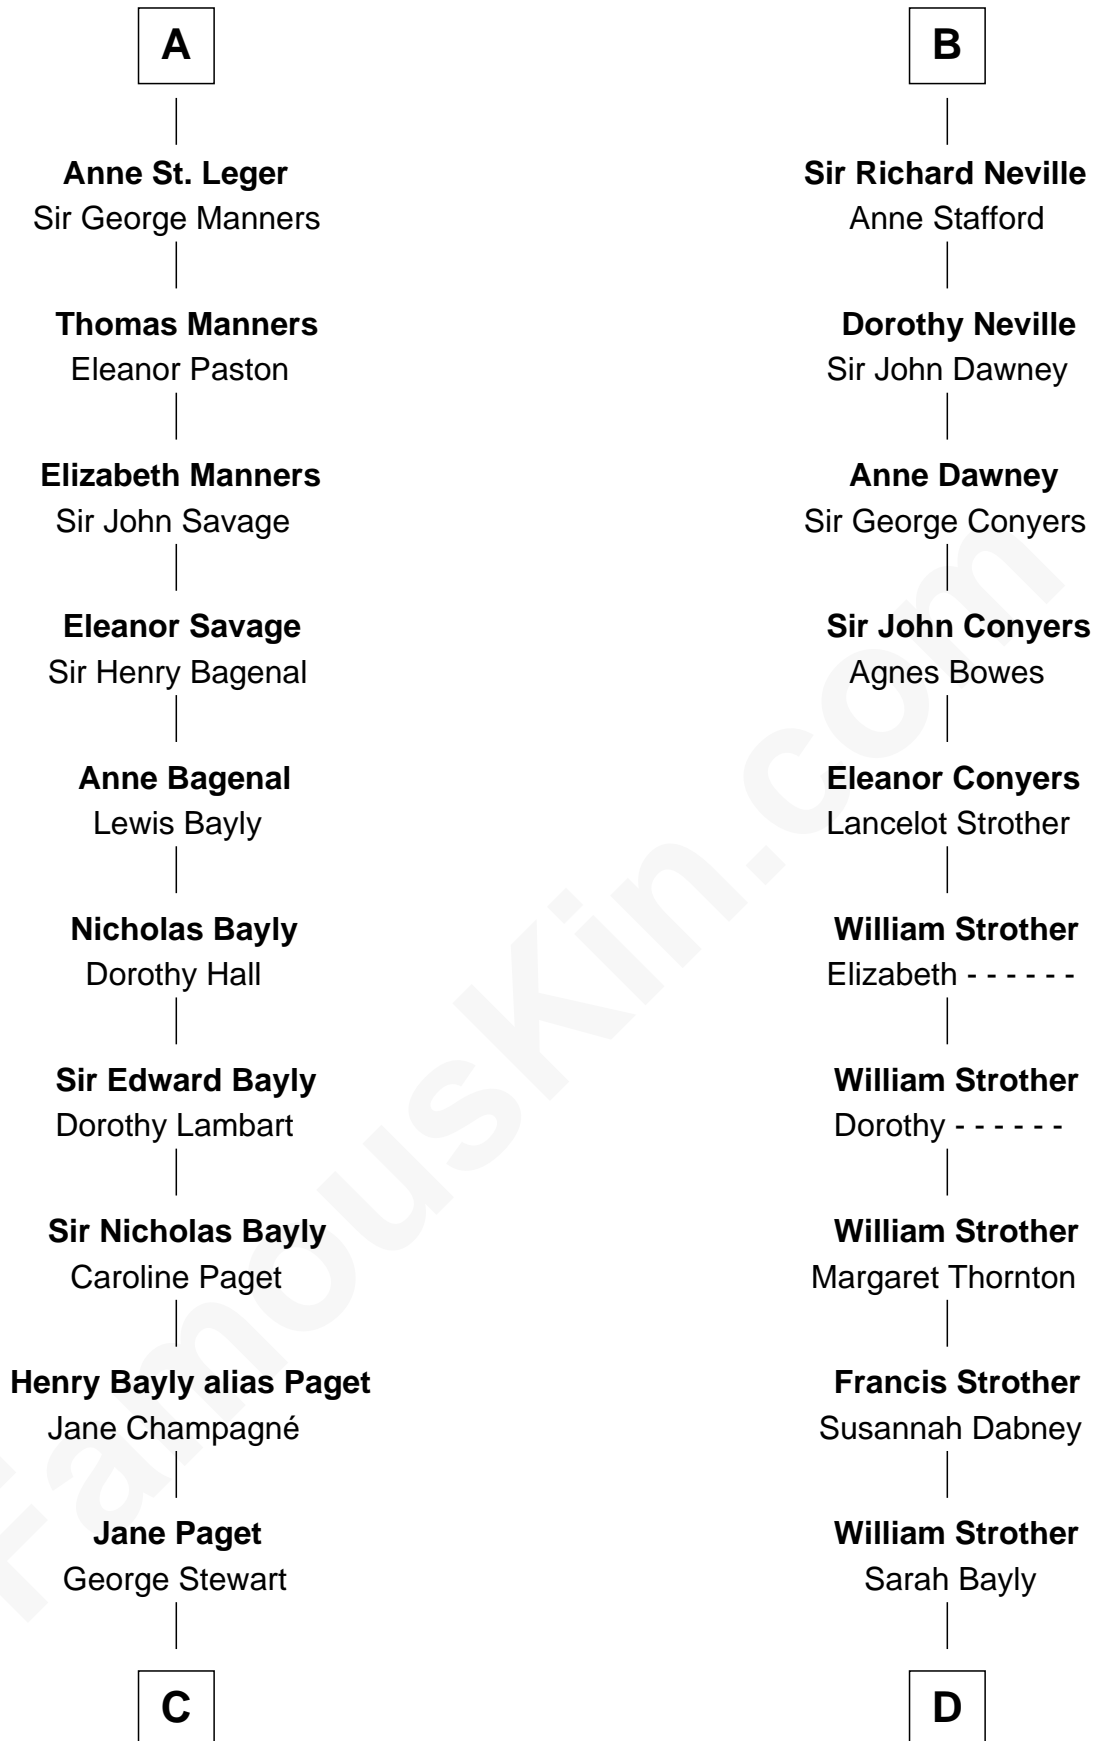

FamousKin.com

Relationship Chart of

Sir Winston Churchill

Prime Minister of the United Kingdom

18th cousin 2 times removed of

Zachary Taylor

12th U.S. President

Alan la Zouche

Ellen de Quincy

C

Jane Stewart
Sir George Spencer-Churchill

Sir John Winston Spencer-Churchill
Frances Anne Emily Vane

Randolph Henry Spencer-Churchill
Jeanette Jerome

Sir Winston Churchill
Prime Minister of the United Kingdom

D

Sarah Dabney Strother
Col. Richard Taylor

Zachary Taylor
12th U.S. President

FamousKin.com