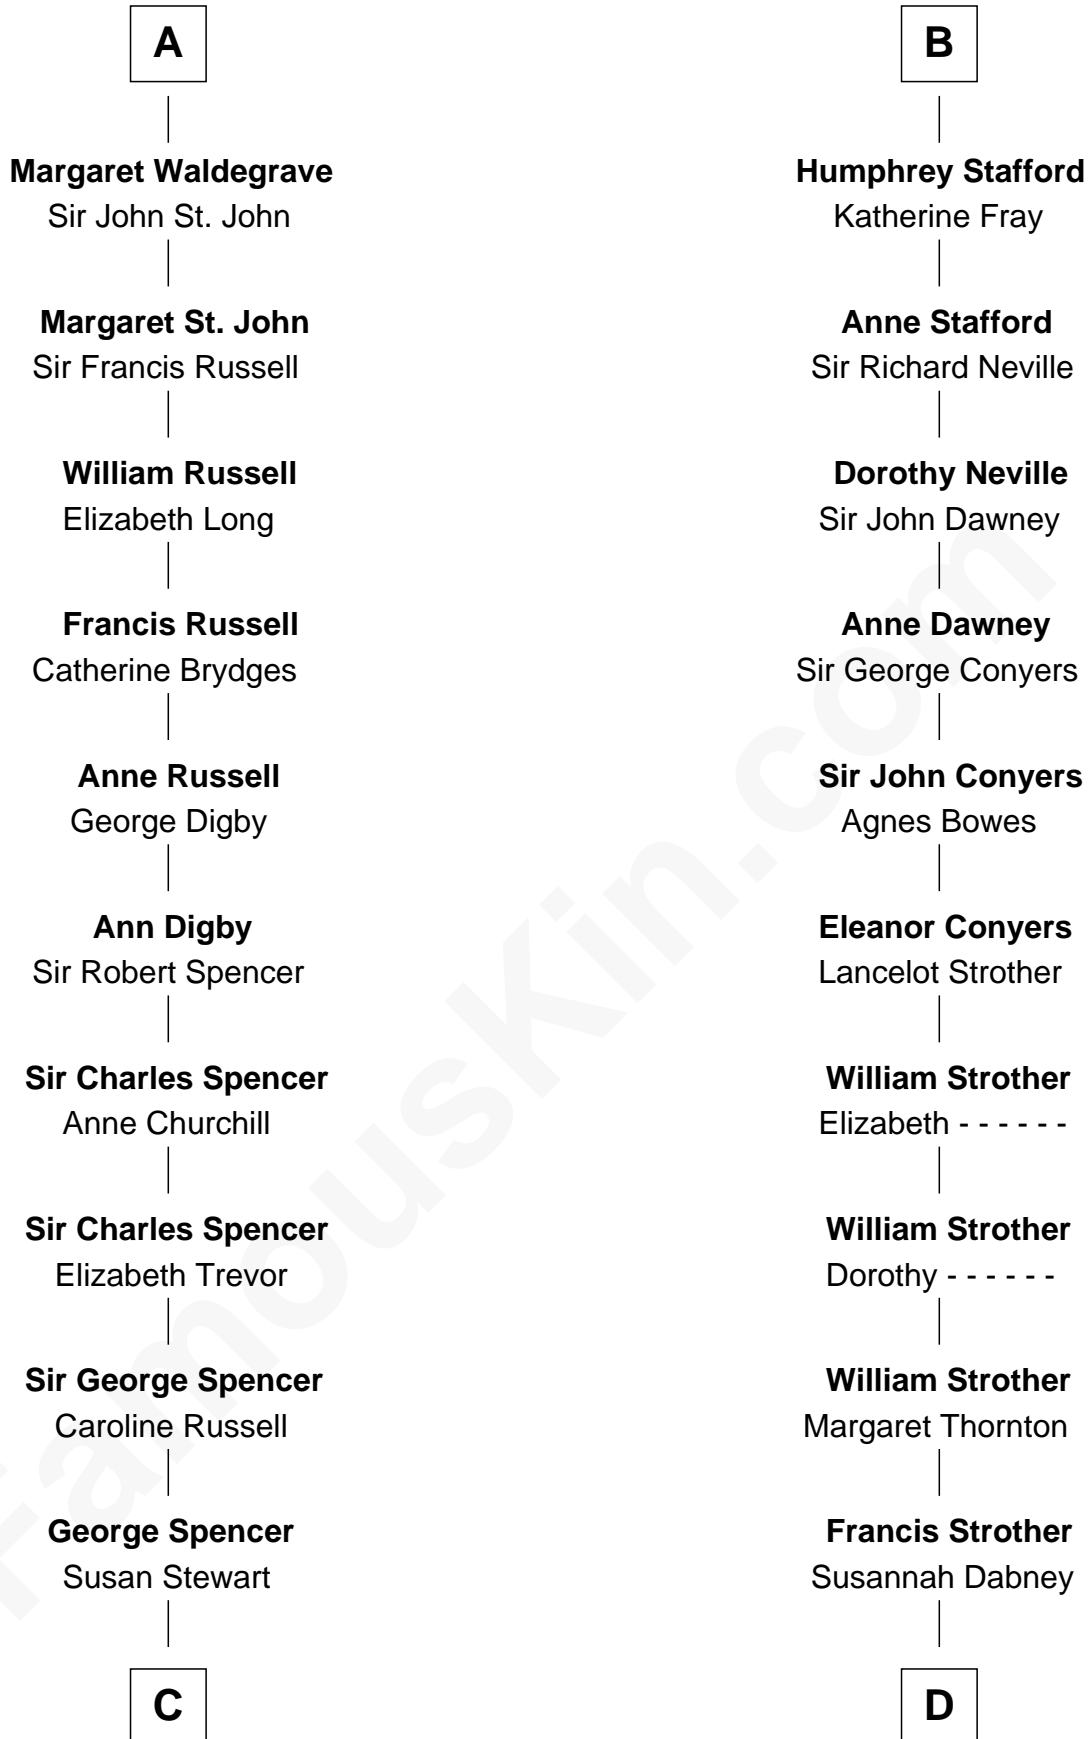

FamousKin.com Relationship Chart of

Sir Winston Churchill

Prime Minister of the United Kingdom

19th cousin 1 time removed of

Zachary Taylor

12th U.S. President

C

Sir George Spencer-Churchill

Jane Stewart

Sir John Winston Spencer-Churchill

Frances Anne Emily Vane

Randolph Henry Spencer-Churchill

Jeanette Jerome

Sir Winston Churchill

Prime Minister of the United Kingdom

D

William Strother

Sarah Bayly

Sarah Dabney Strother

Col. Richard Taylor

Zachary Taylor

12th U.S. President

FamousKin.com