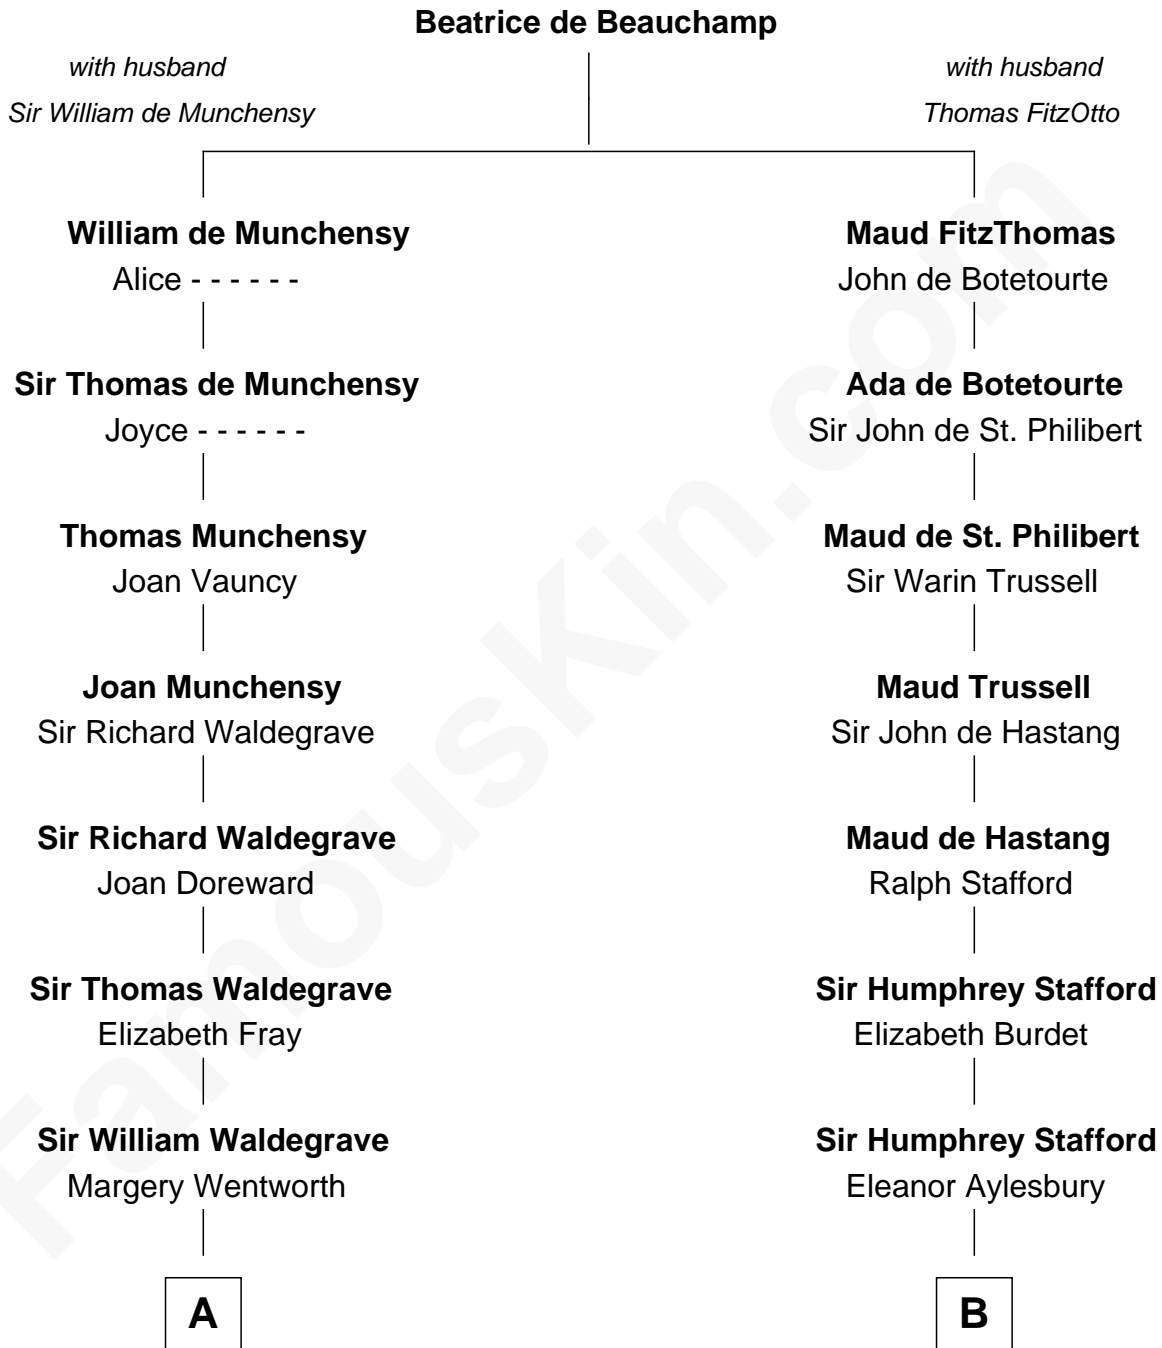

FamousKin.com Relationship Chart of

Sir Winston Churchill

Prime Minister of the United Kingdom

19th cousin 1 time removed of

Zachary Taylor

12th U.S. President

C

Sir George Spencer-Churchill

Jane Stewart

Sir John Winston Spencer-Churchill

Frances Anne Emily Vane

Randolph Henry Spencer-Churchill

Jeanette Jerome

Sir Winston Churchill

Prime Minister of the United Kingdom

D

William Strother

Sarah Bayly

Sarah Dabney Strother

Col. Richard Taylor

Zachary Taylor

12th U.S. President

FamousKin.com