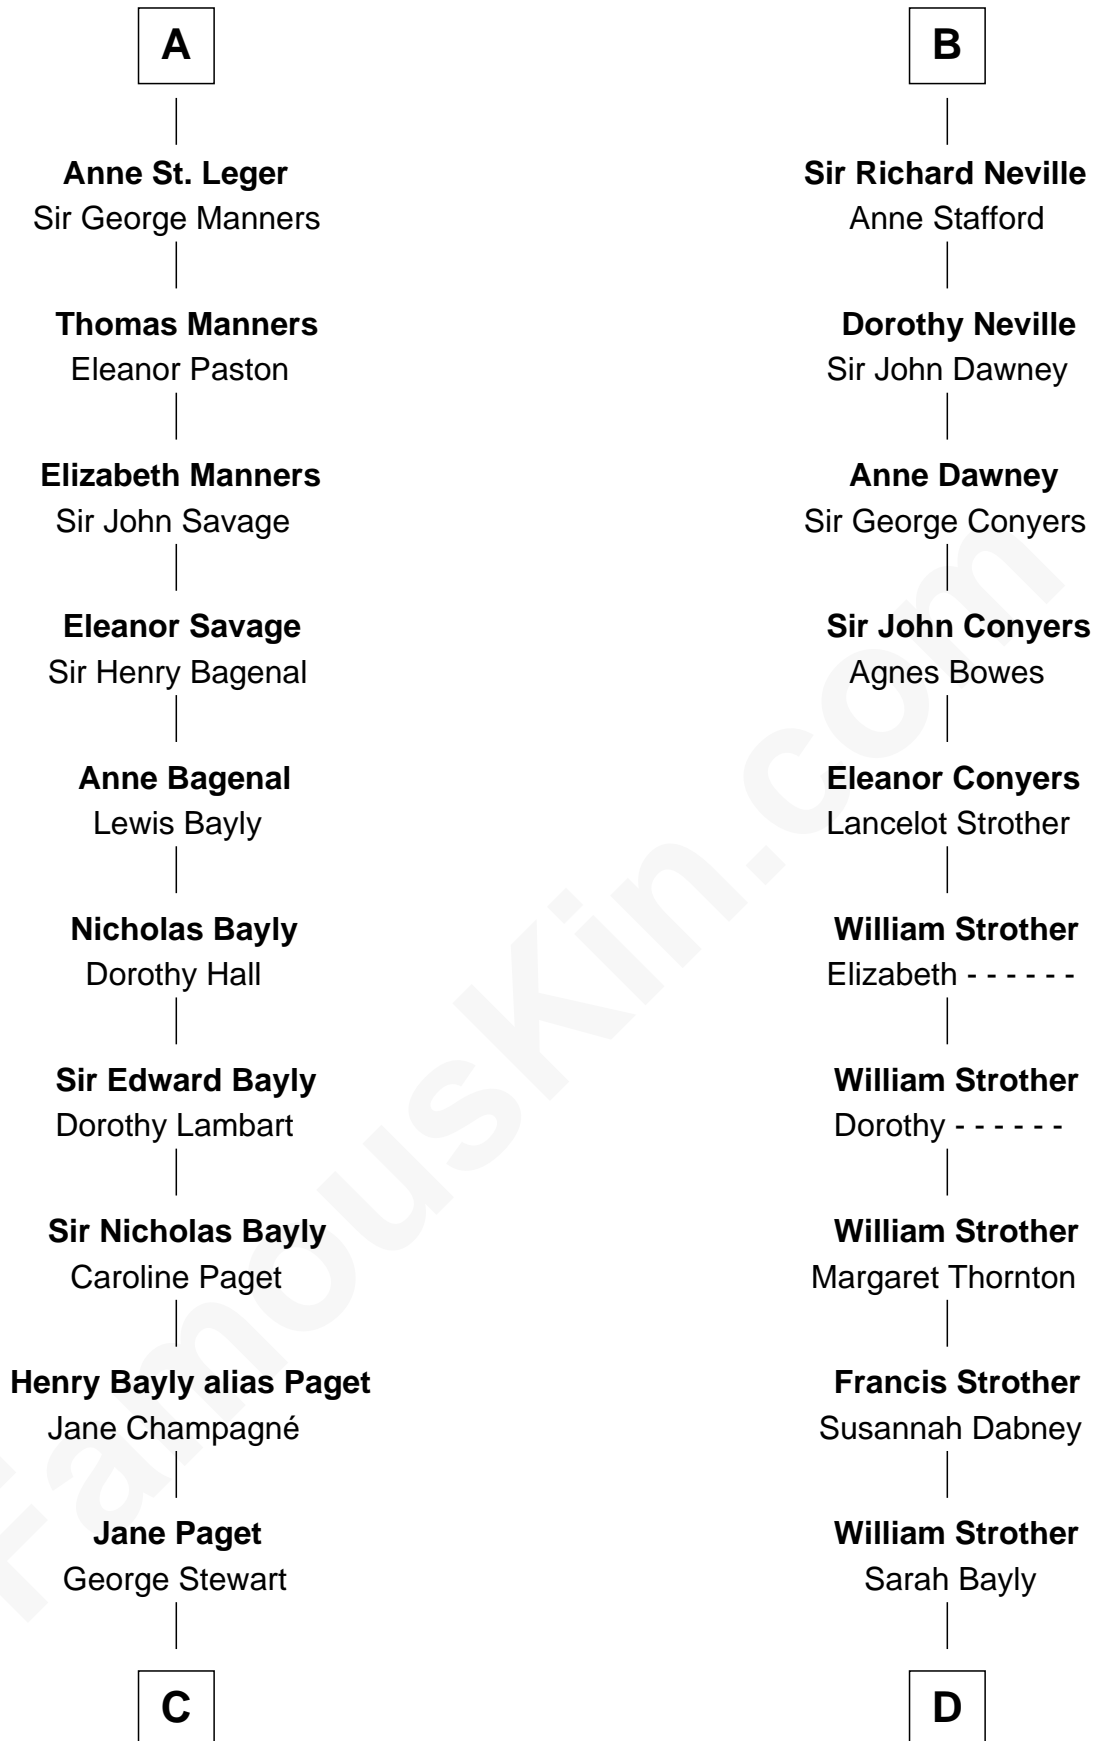

## Relationship Chart of

### Sir Winston Churchill

*Prime Minister of the United Kingdom*

18th cousin 2 times removed of

**Zachary Taylor**

*12th U.S. President*

**Sir Robert de Neville**

**C**

**Jane Stewart**  
Sir George Spencer-Churchill

**Sir John Winston Spencer-Churchill**  
Frances Anne Emily Vane

**Randolph Henry Spencer-Churchill**  
Jeanette Jerome

**Sir Winston Churchill**  
*Prime Minister of the United Kingdom*

**D**

**Sarah Dabney Strother**  
Col. Richard Taylor

**Zachary Taylor**  
*12th U.S. President*

FamousKin.com