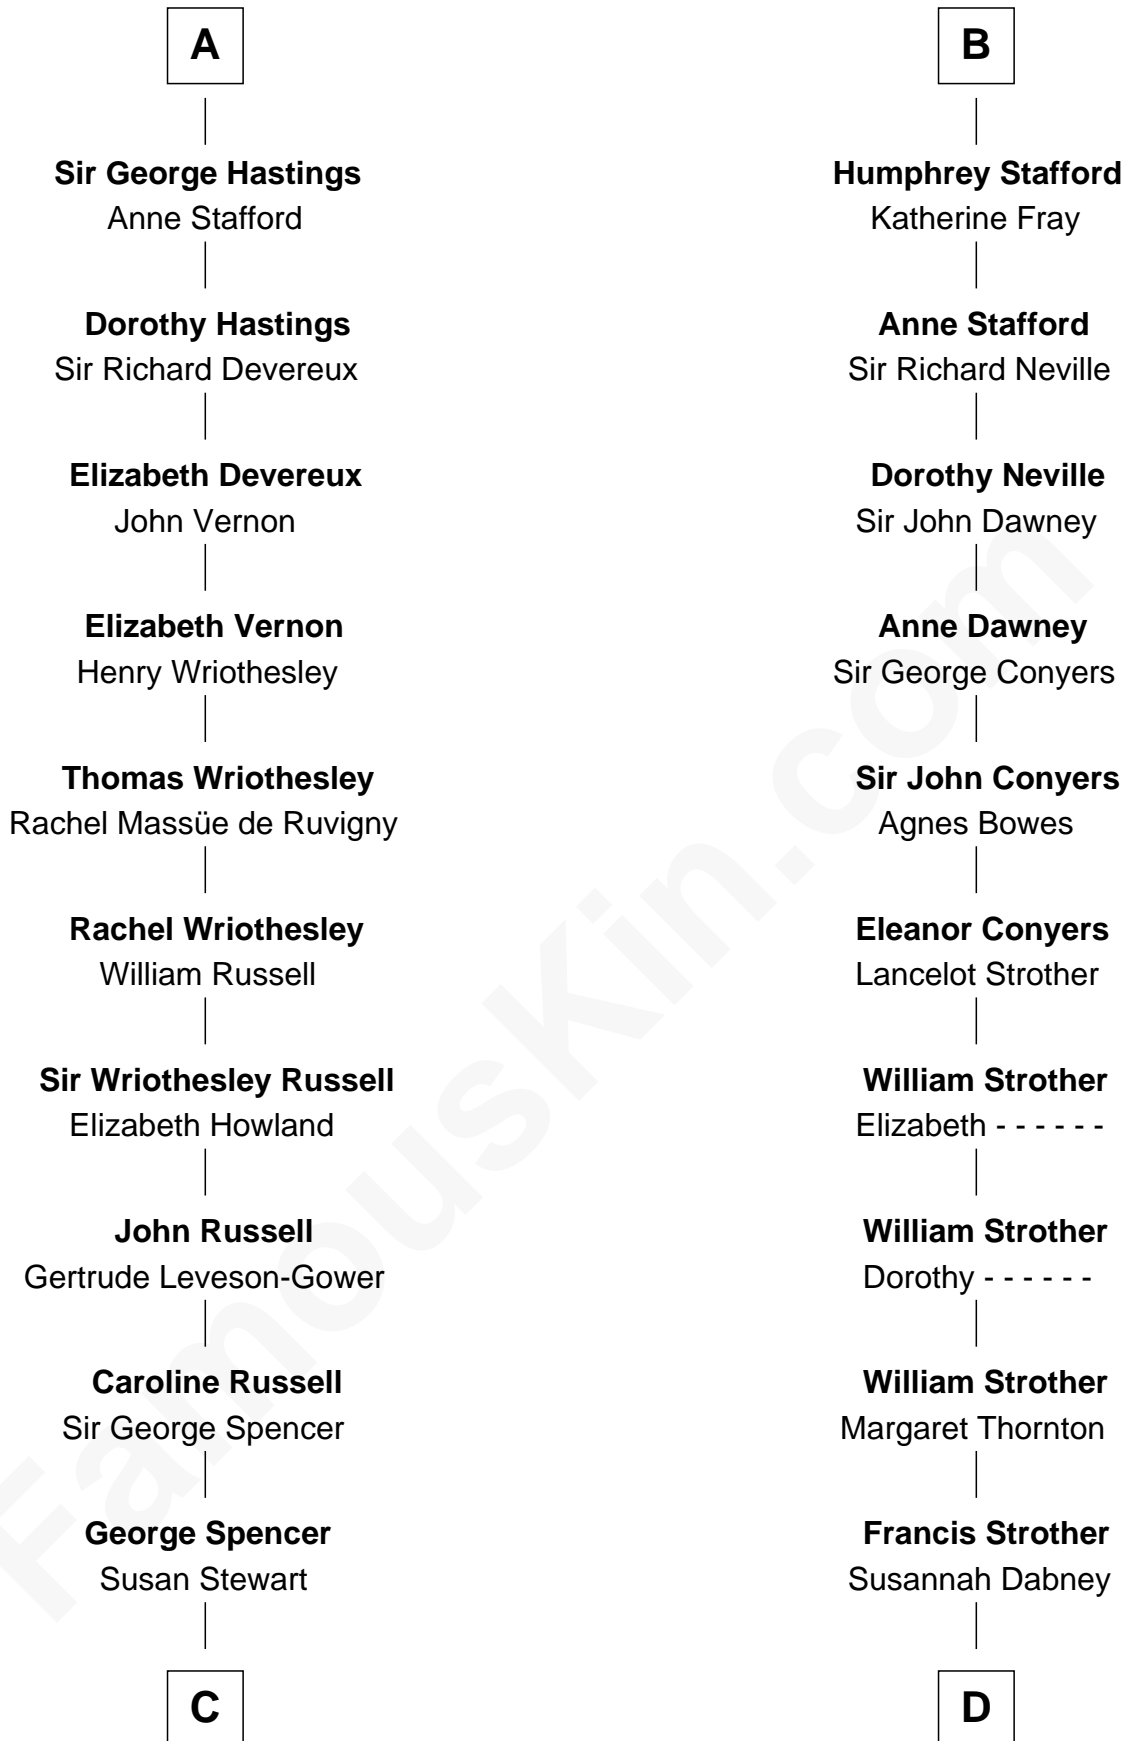

FamousKin.com

Relationship Chart of

Sir Winston Churchill

Prime Minister of the United Kingdom

19th cousin 1 time removed of

Zachary Taylor

12th U.S. President

C

Sir George Spencer-Churchill

Jane Stewart

Sir John Winston Spencer-Churchill

Frances Anne Emily Vane

Randolph Henry Spencer-Churchill

Jeanette Jerome

Sir Winston Churchill

Prime Minister of the United Kingdom

D

William Strother

Sarah Bayly

Sarah Dabney Strother

Col. Richard Taylor

Zachary Taylor

12th U.S. President

FamousKin.com