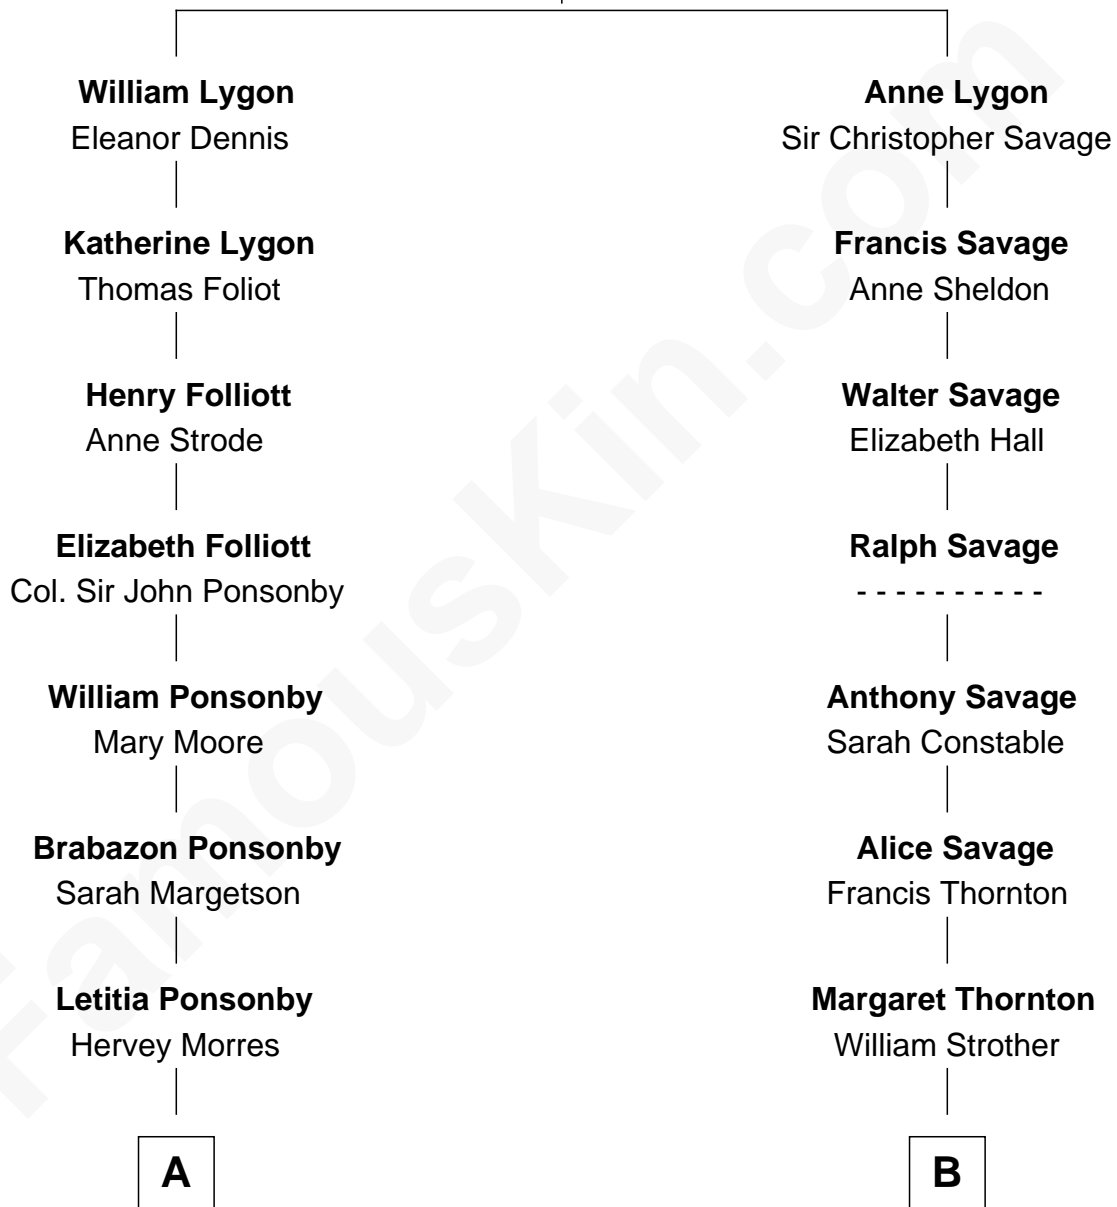

FamousKin.com

Relationship Chart of

Sir Winston Churchill

Prime Minister of the United Kingdom

10th cousin 2 times removed of

Zachary Taylor

12th U.S. President

Sir Richard Lygon

Margaret Greville

A

Letitia Morres
Sir Randal William McDonnell

Anne Catherine McDonnell
Sir Henry Vane

Frances Anne Emily Vane-Tempest
Sir Charles William Stewart

Frances Anne Emily Vane
Sir John Winston Spencer-Churchill

Randolph Henry Spencer-Churchill
Jeanette Jerome

Sir Winston Churchill
Prime Minister of the United Kingdom

B

Francis Strother
Susannah Dabney

William Strother
Sarah Bayly

Sarah Dabney Strother
Col. Richard Taylor

Zachary Taylor
12th U.S. President