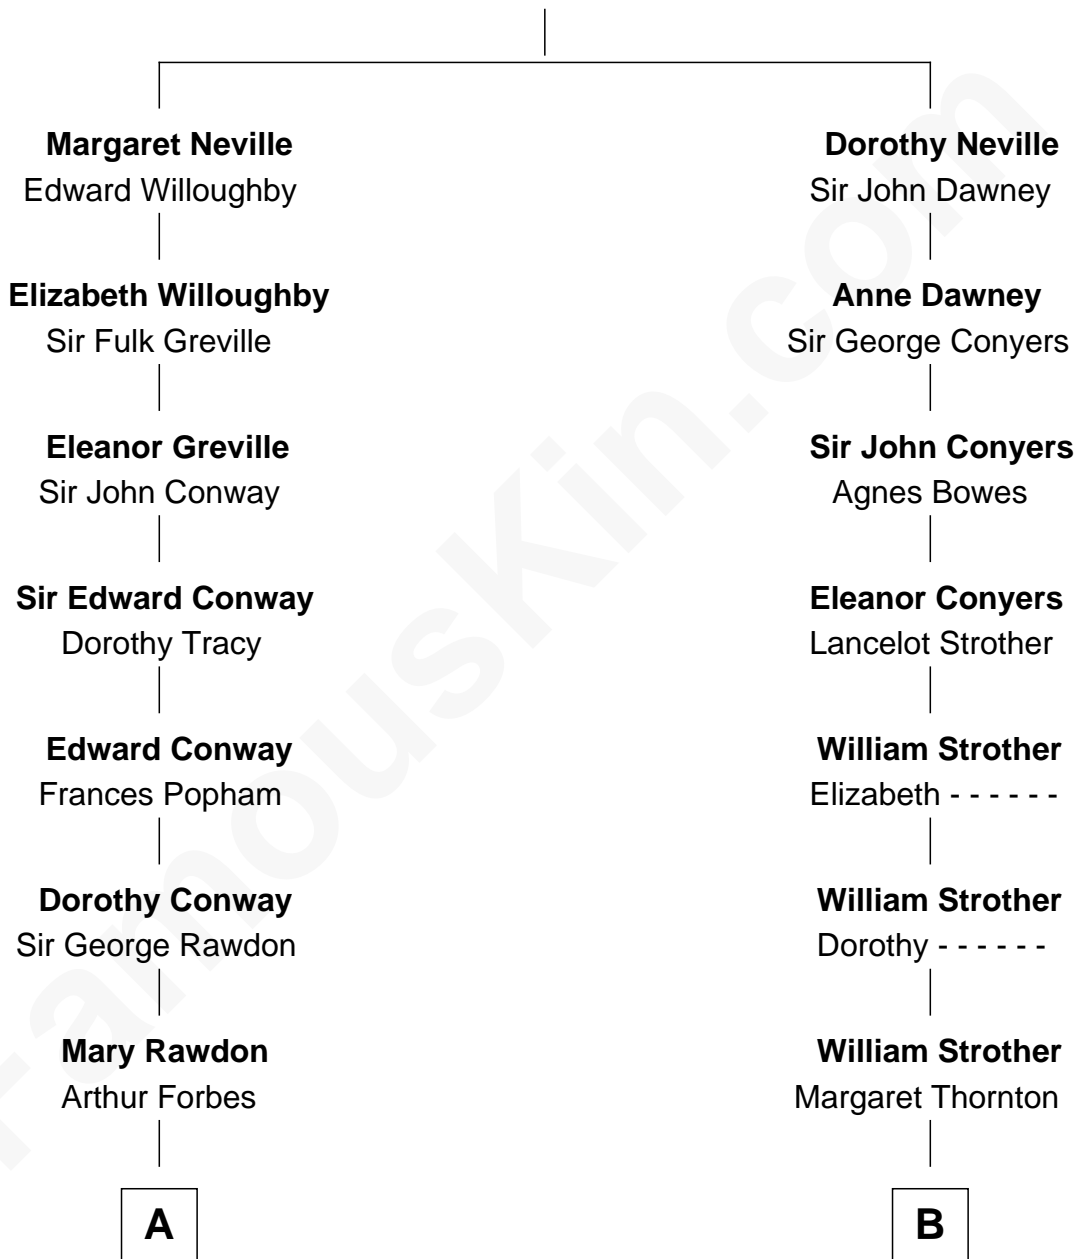

## Relationship Chart of

### Sir Winston Churchill

*Prime Minister of the United Kingdom*

10th cousin 4 times removed of

**Zachary Taylor**  
*12th U.S. President*

**Sir Richard Neville**  
Anne Stafford

**A**

**Jane Forbes**  
Josias Champagné