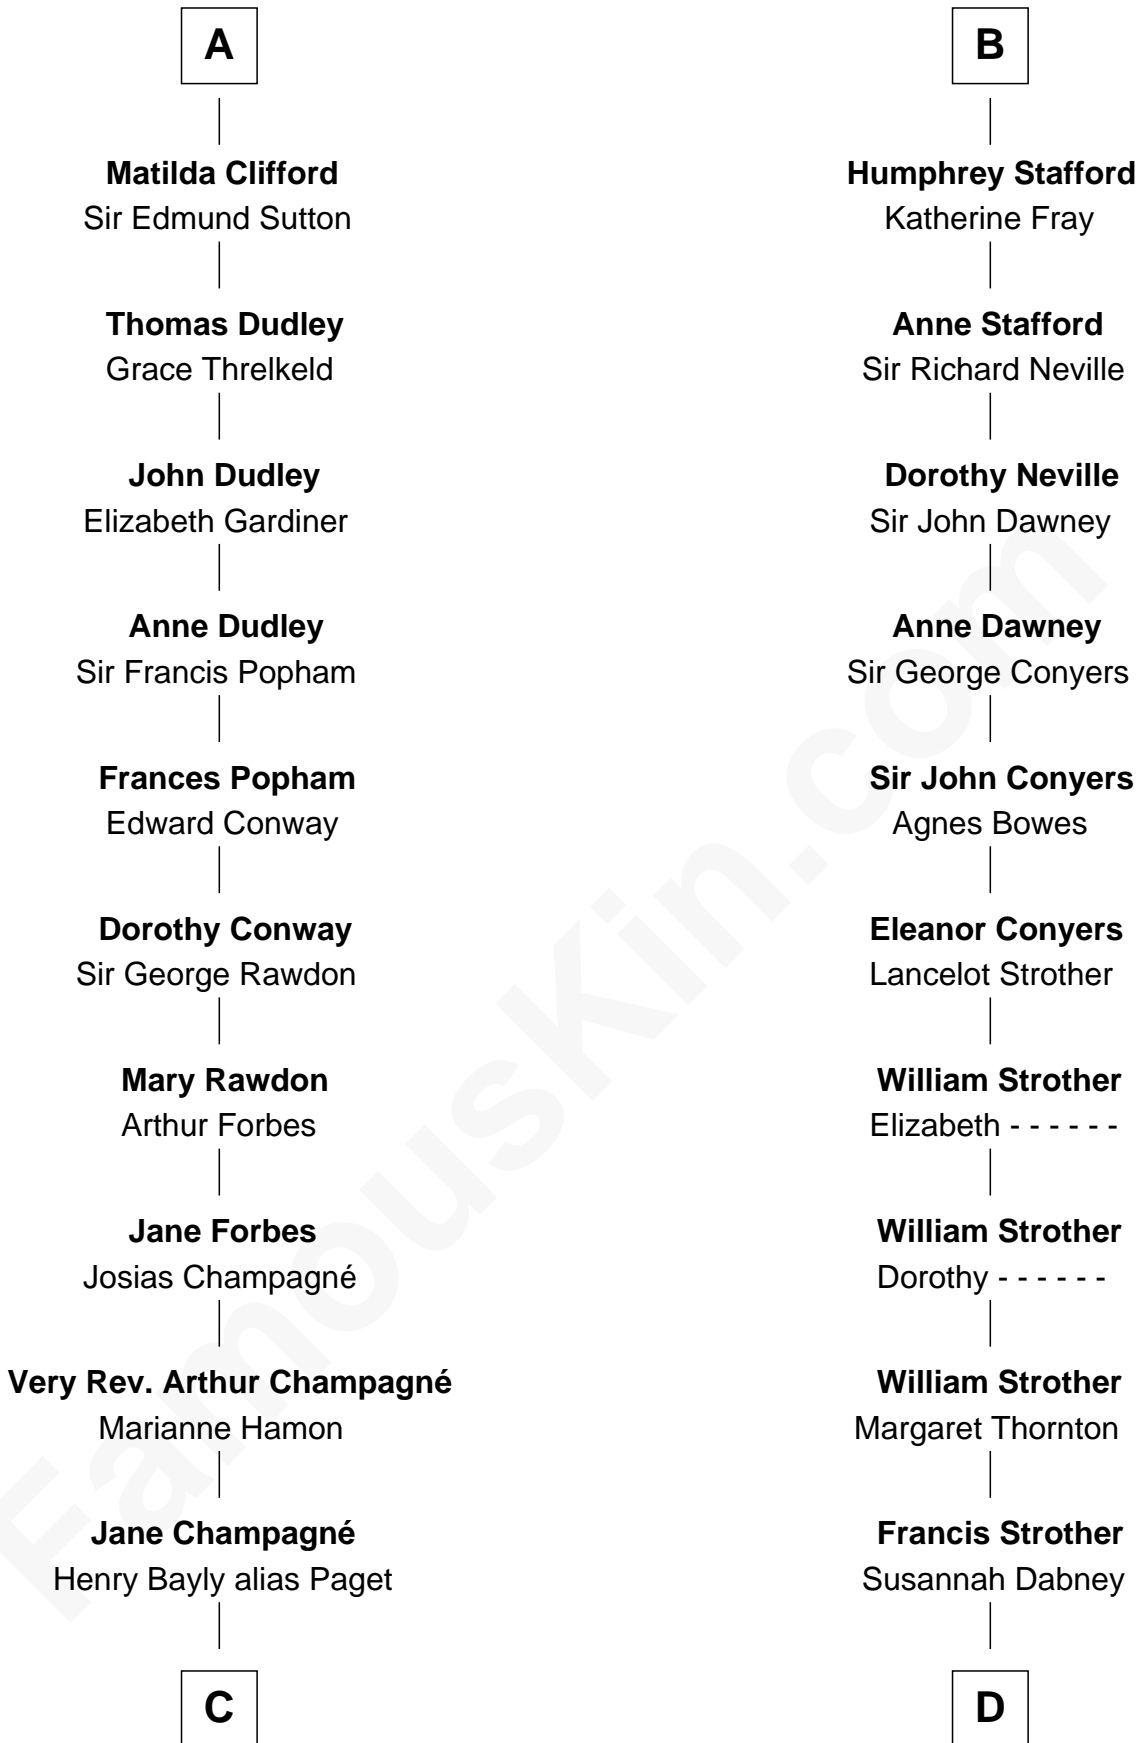

FamousKin.com

Relationship Chart of

Sir Winston Churchill

Prime Minister of the United Kingdom

19th cousin 2 times removed of

Zachary Taylor

12th U.S. President

Ralph Basset
Margaret de Somery

C

Jane Paget
George Stewart

Jane Stewart
Sir George Spencer-Churchill

Sir John Winston Spencer-Churchill
Frances Anne Emily Vane

Randolph Henry Spencer-Churchill
Jeanette Jerome

Sir Winston Churchill
Prime Minister of the United Kingdom

D

William Strother
Sarah Bayly

Sarah Dabney Strother
Col. Richard Taylor

Zachary Taylor
12th U.S. President

FamousKin.com