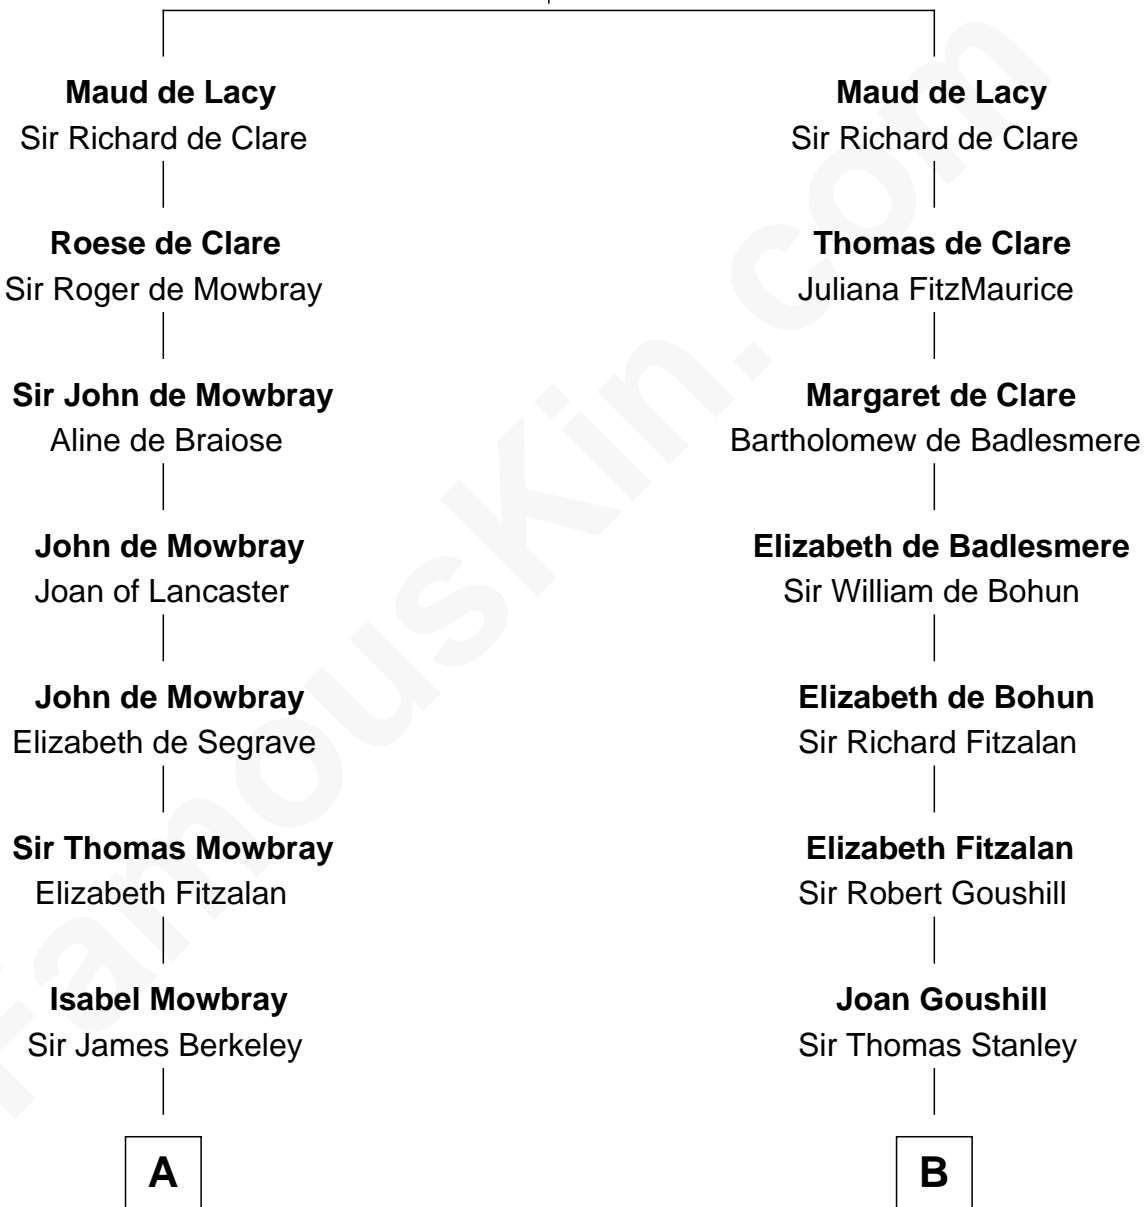

FamousKin.com

Relationship Chart of

Sir Winston Churchill

Prime Minister of the United Kingdom

19th cousin 2 times removed of

Zachary Taylor

12th U.S. President

John de Lacy
Margaret de Quincy

C

Anne Catherine McDonnell

Sir Henry Vane

Frances Anne Emily Vane-Tempest

Sir Charles William Stewart

Frances Anne Emily Vane

Sir John Winston Spencer-Churchill

Randolph Henry Spencer-Churchill

Zachary Taylor

12th U.S. President

FamousKin.com