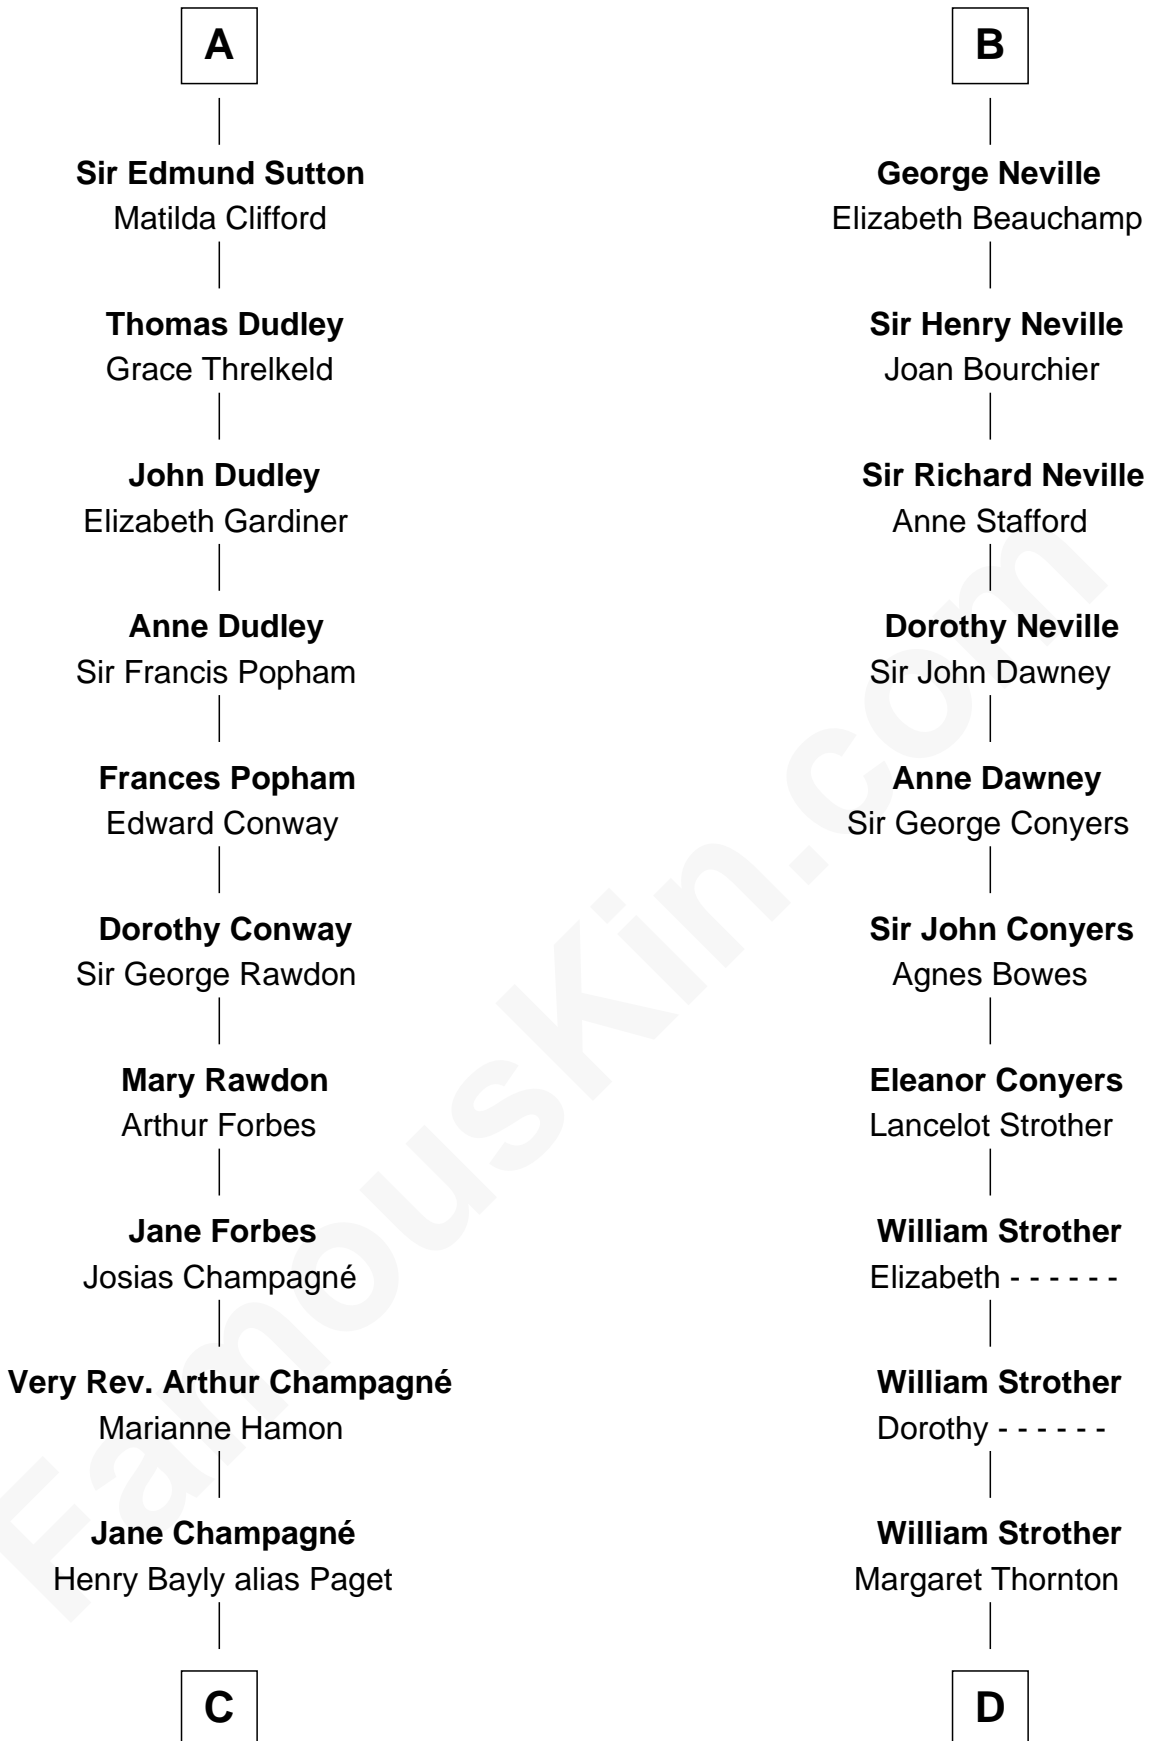

FamousKin.com

Relationship Chart of

Sir Winston Churchill

Prime Minister of the United Kingdom

20th cousin 1 time removed of

Zachary Taylor

12th U.S. President

Alan of Galloway

Helen de l'Isle

C

Jane Paget
George Stewart

Jane Stewart
Sir George Spencer-Churchill

Sir John Winston Spencer-Churchill
Frances Anne Emily Vane

Randolph Henry Spencer-Churchill
Jeanette Jerome

Sir Winston Churchill
Prime Minister of the United Kingdom

D

Francis Strother
Susannah Dabney

William Strother
Sarah Bayly

Sarah Dabney Strother
Col. Richard Taylor

Zachary Taylor
12th U.S. President

FamousKin.com