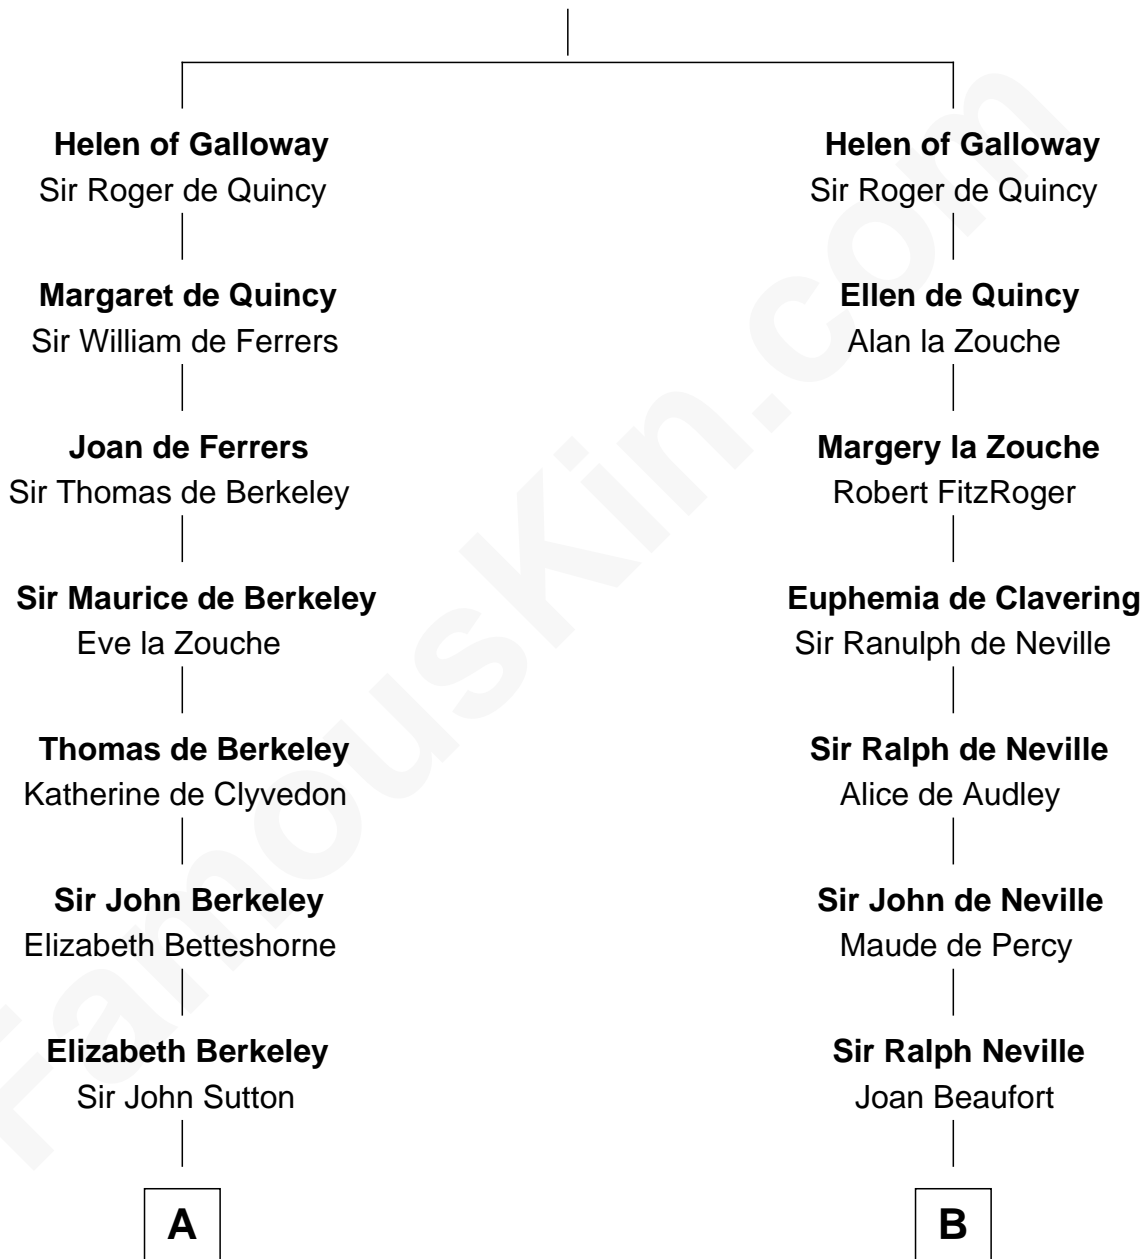

FamousKin.com

Relationship Chart of

Sir Winston Churchill

Prime Minister of the United Kingdom

20th cousin 1 time removed of

Zachary Taylor

12th U.S. President

Alan of Galloway

Helen de l'Isle

C

Jane Paget
George Stewart

Jane Stewart
Sir George Spencer-Churchill

Sir John Winston Spencer-Churchill
Frances Anne Emily Vane

Randolph Henry Spencer-Churchill
Jeanette Jerome

Sir Winston Churchill
Prime Minister of the United Kingdom

D

Francis Strother
Susannah Dabney

William Strother
Sarah Bayly

Sarah Dabney Strother
Col. Richard Taylor

Zachary Taylor
12th U.S. President

FamousKin.com