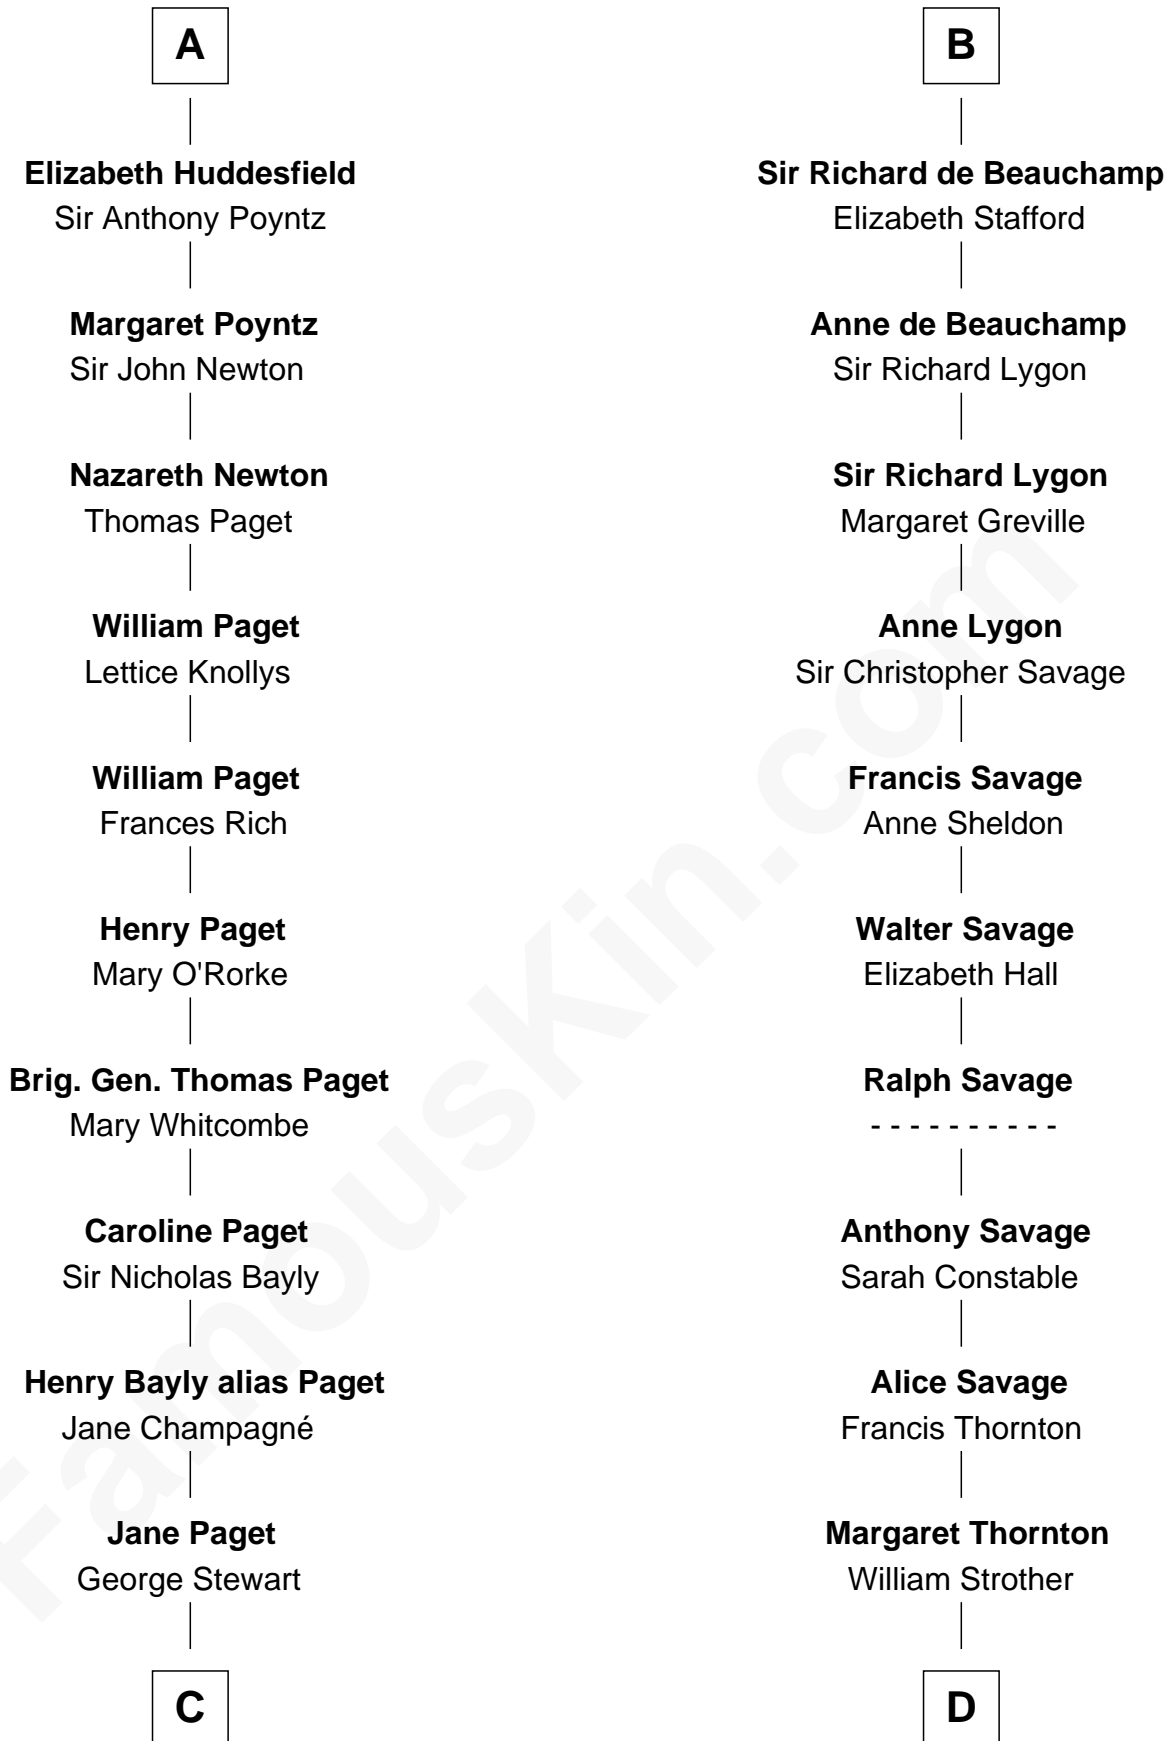

### Sir Winston Churchill

*Prime Minister of the United Kingdom*

20th cousin of

**Zachary Taylor**

*12th U.S. President*

**Sir Hugh le Despencer**

Aveline Basset

**Eleanor le Despencer**

Joan Champernoun

**Sir Philip Courtenay**

Elizabeth Hungerford

**Katherine Courtenay**

Sir William Huddesfield

**A**

**Sir Hugh le Despencer**

Isabella de Beauchamp

**Hugh le Despencer**

Eleanor de Clare

**Sir Edward le Despencer**

Anne de Ferrers

**Edward Despencer**

Elizabeth Burghersh

**Margaret Despencer**

Robert de Ferrers

**Sir Edmund Ferrers**

Ellen Roche

**Margaret Ferrers**

John de Beauchamp

**B**

**C**

**Jane Stewart**  
Sir George Spencer-Churchill

**Sir John Winston Spencer-Churchill**  
Frances Anne Emily Vane