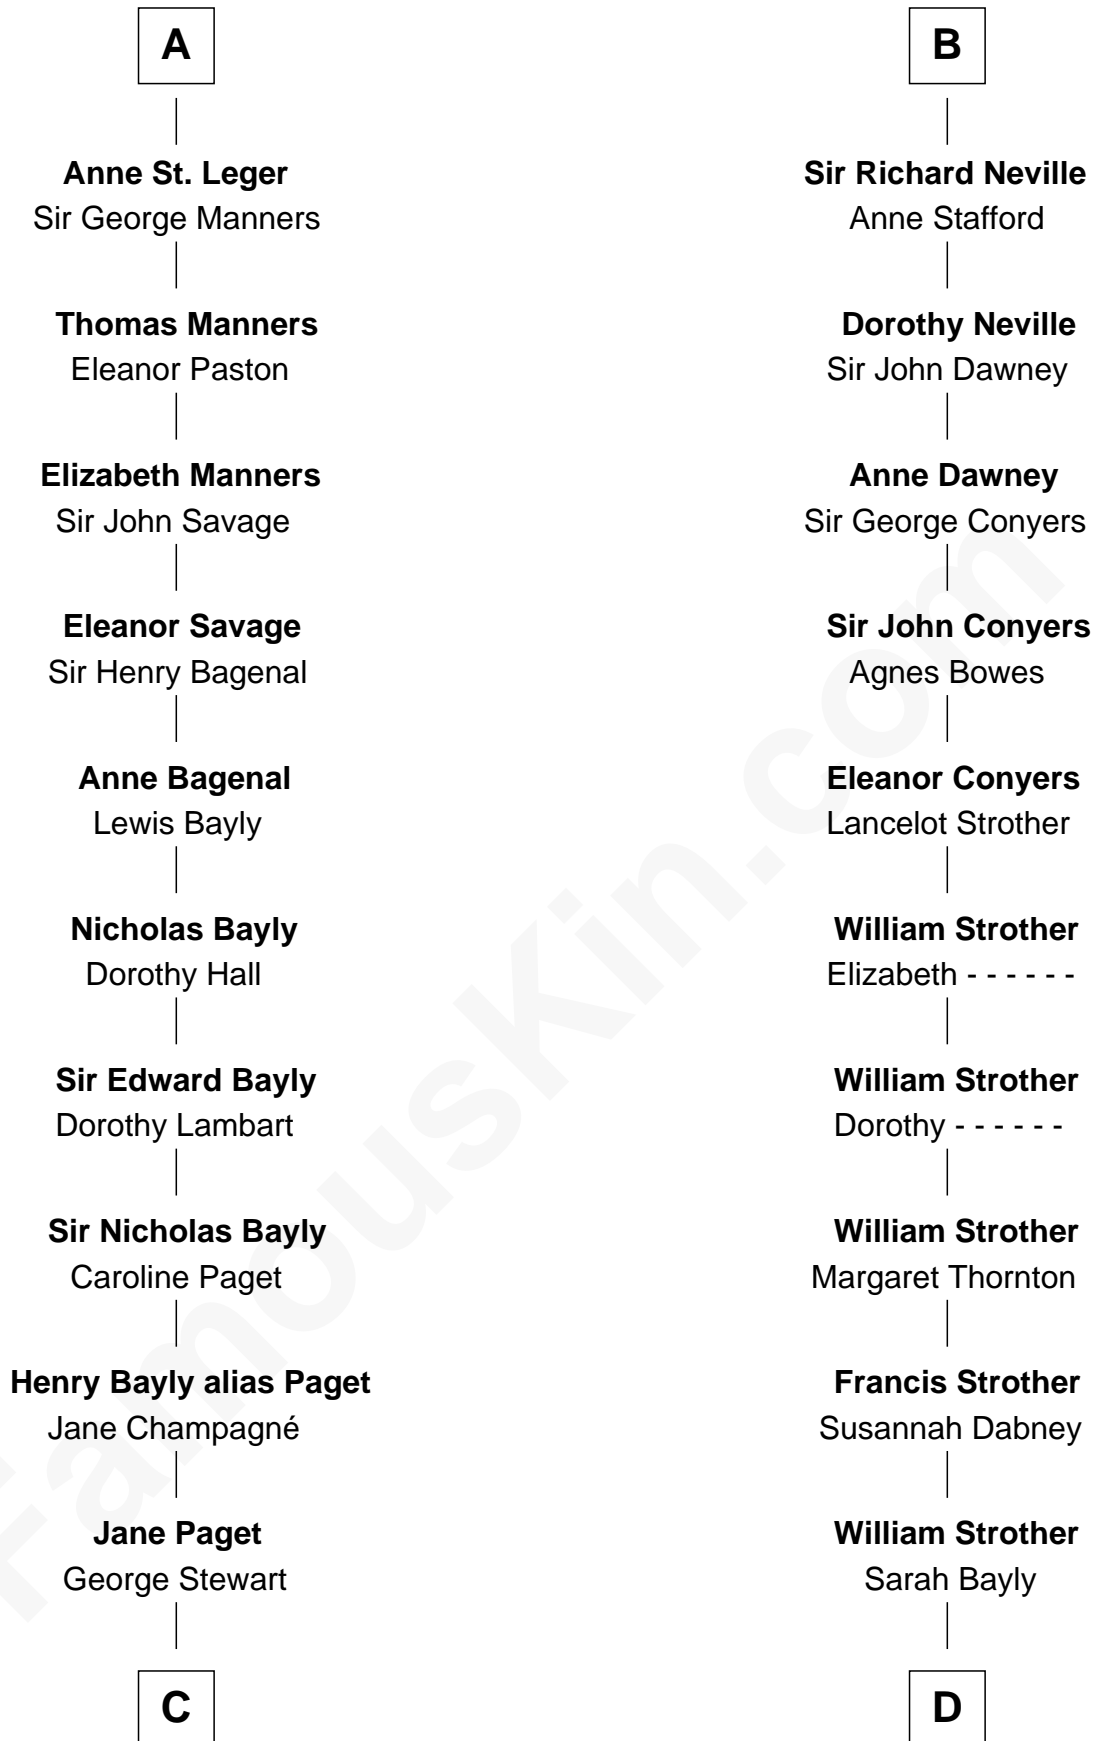

## Relationship Chart of

### Sir Winston Churchill

*Prime Minister of the United Kingdom*

18th cousin 2 times removed of

**Zachary Taylor**  
*12th U.S. President*

**William Longespee**  
Idoine de Camville

**C**

**Jane Stewart**  
Sir George Spencer-Churchill

**Sir John Winston Spencer-Churchill**  
Frances Anne Emily Vane

**Randolph Henry Spencer-Churchill**  
Jeanette Jerome

**Sir Winston Churchill**  
*Prime Minister of the United Kingdom*

**D**

**Sarah Dabney Strother**  
Col. Richard Taylor

**Zachary Taylor**  
*12th U.S. President*

FamousKin.com