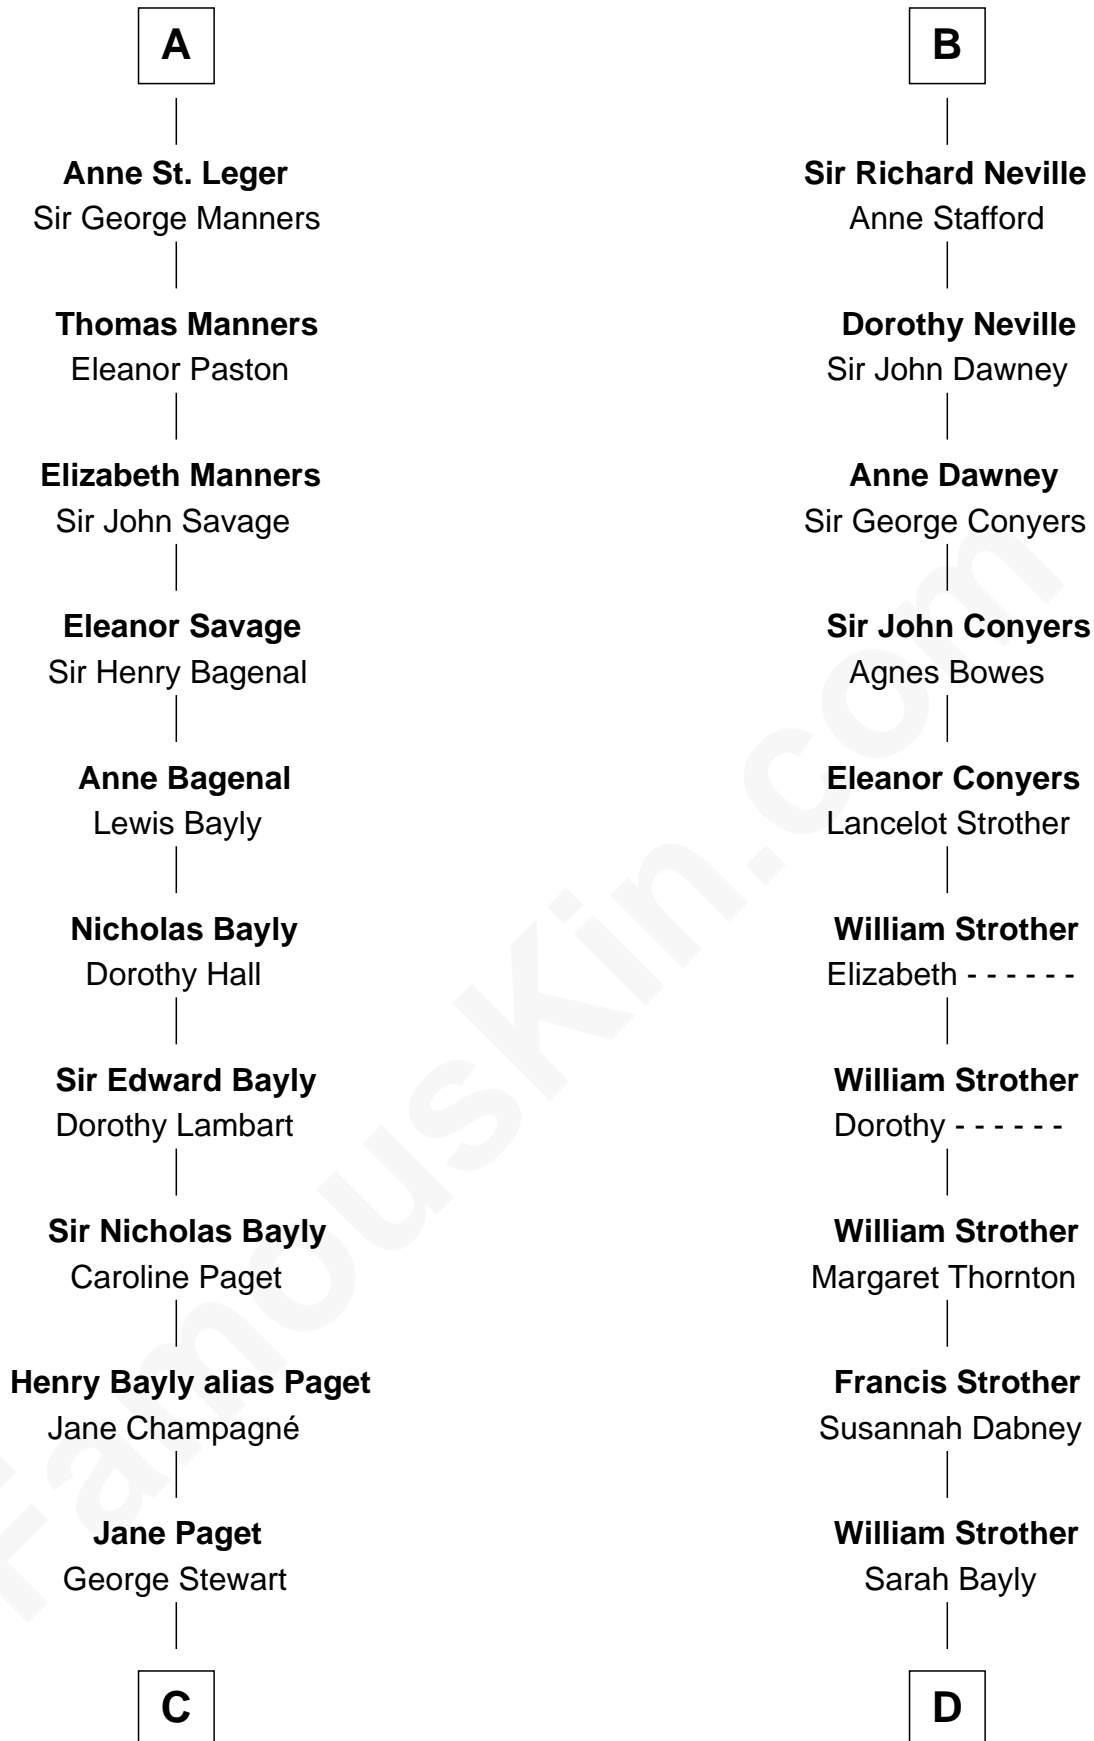

FamousKin.com

Relationship Chart of Sir Winston Churchill

Prime Minister of the United Kingdom

18th cousin 2 times removed of

Zachary Taylor

12th U.S. President

King Henry I of Navarre

Blanche of Artois

C

Jane Stewart
Sir George Spencer-Churchill

Sir John Winston Spencer-Churchill
Frances Anne Emily Vane

Randolph Henry Spencer-Churchill
Jeanette Jerome

Sir Winston Churchill
Prime Minister of the United Kingdom

D

Sarah Dabney Strother
Col. Richard Taylor

Zachary Taylor
12th U.S. President

FamousKin.com