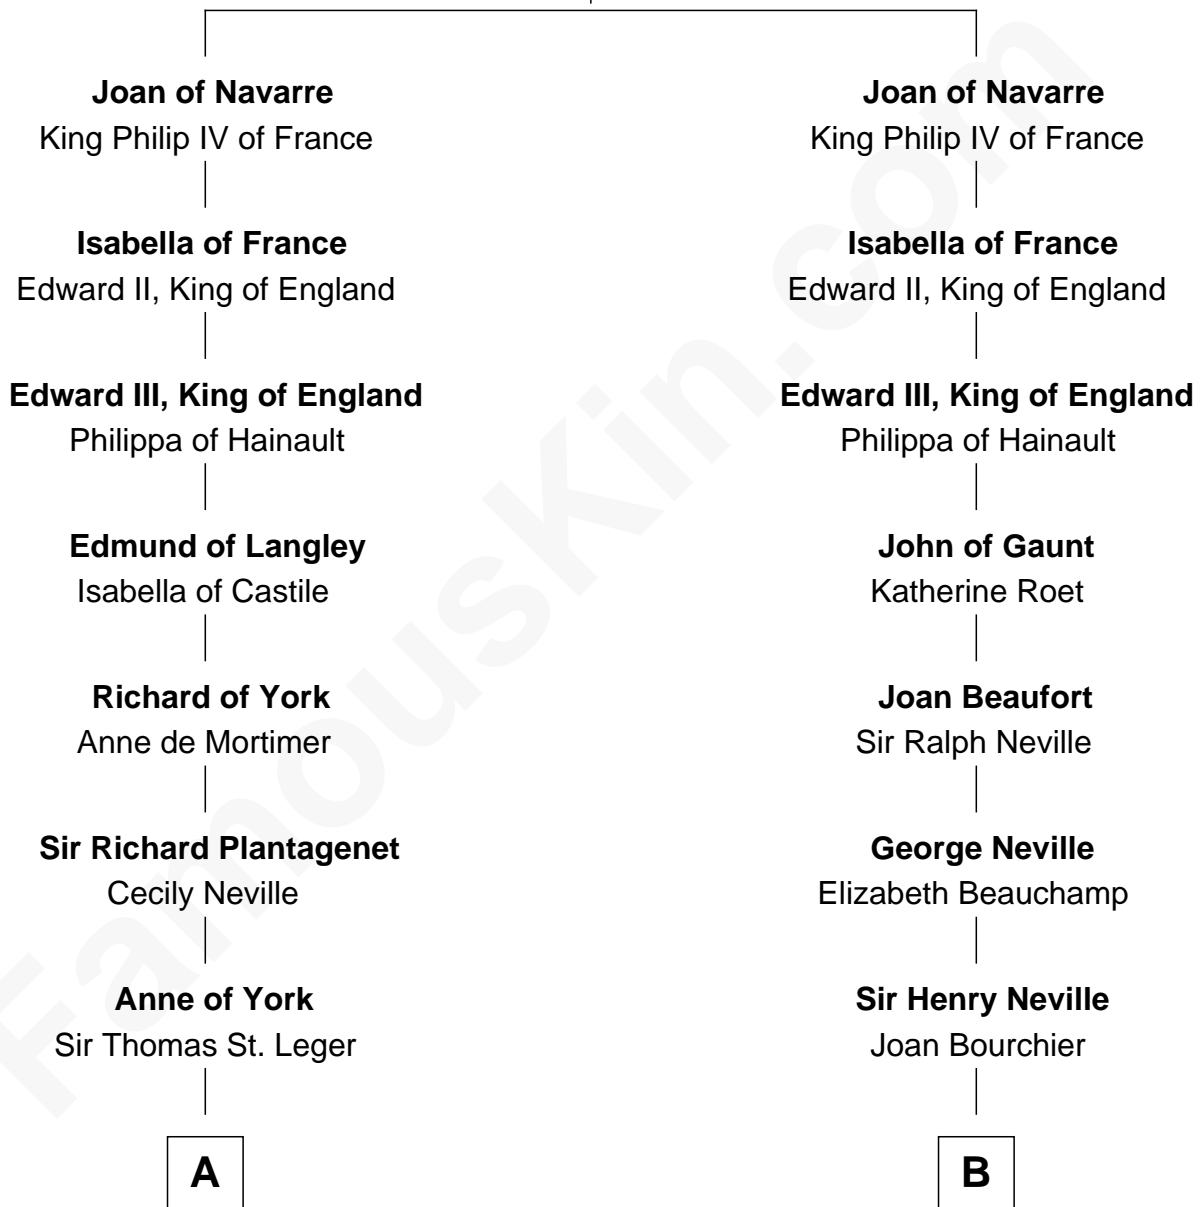

FamousKin.com

Relationship Chart of Sir Winston Churchill

Prime Minister of the United Kingdom

18th cousin 2 times removed of

Zachary Taylor

12th U.S. President

King Henry I of Navarre

Blanche of Artois

C

Jane Stewart
Sir George Spencer-Churchill

Sir John Winston Spencer-Churchill
Frances Anne Emily Vane

Randolph Henry Spencer-Churchill
Jeanette Jerome

Sir Winston Churchill
Prime Minister of the United Kingdom

D

Sarah Dabney Strother
Col. Richard Taylor

Zachary Taylor
12th U.S. President

FamousKin.com