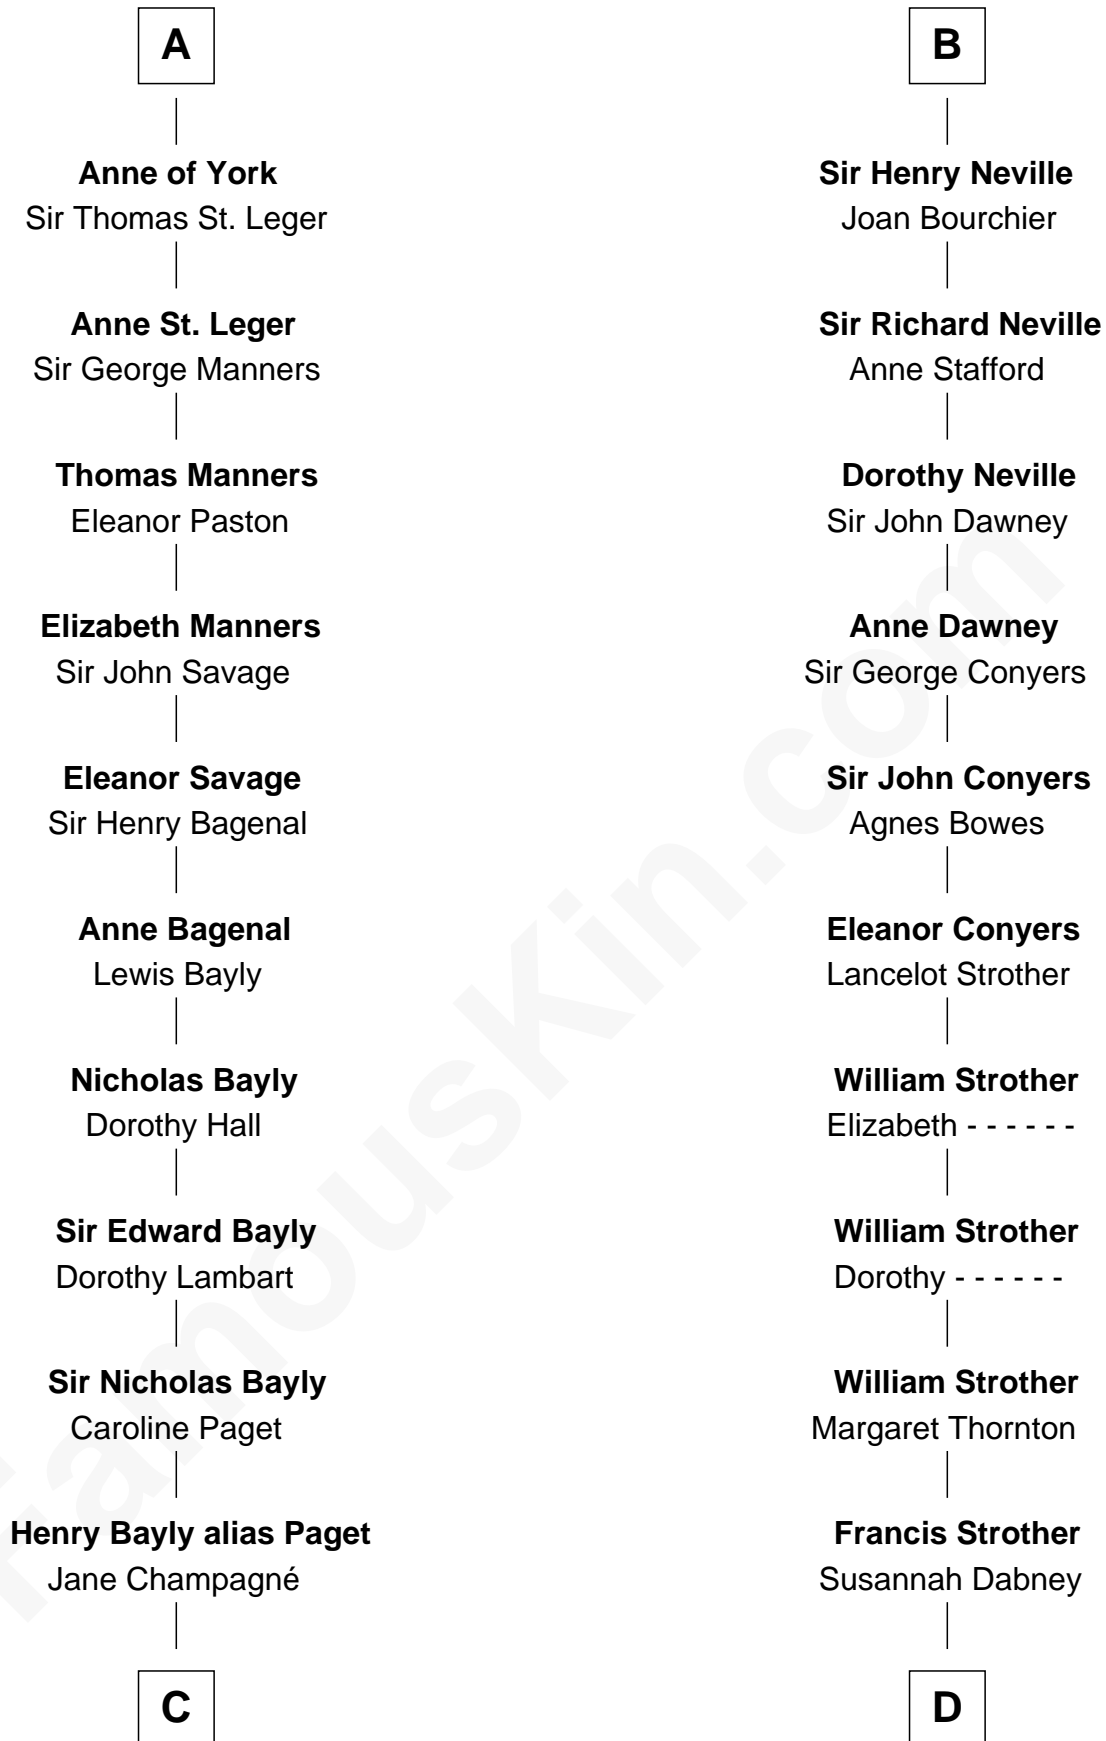

FamousKin.com

Relationship Chart of

Sir Winston Churchill

Prime Minister of the United Kingdom

19th cousin 2 times removed of

Zachary Taylor

12th U.S. President

Ramon Berenguer IV of Provence

Beatrice of Savoy

C

Jane Paget
George Stewart

Jane Stewart
Sir George Spencer-Churchill

Sir John Winston Spencer-Churchill
Frances Anne Emily Vane

Randolph Henry Spencer-Churchill
Jeanette Jerome

Sir Winston Churchill
Prime Minister of the United Kingdom

D

William Strother
Sarah Bayly

Sarah Dabney Strother
Col. Richard Taylor

Zachary Taylor
12th U.S. President

FamousKin.com