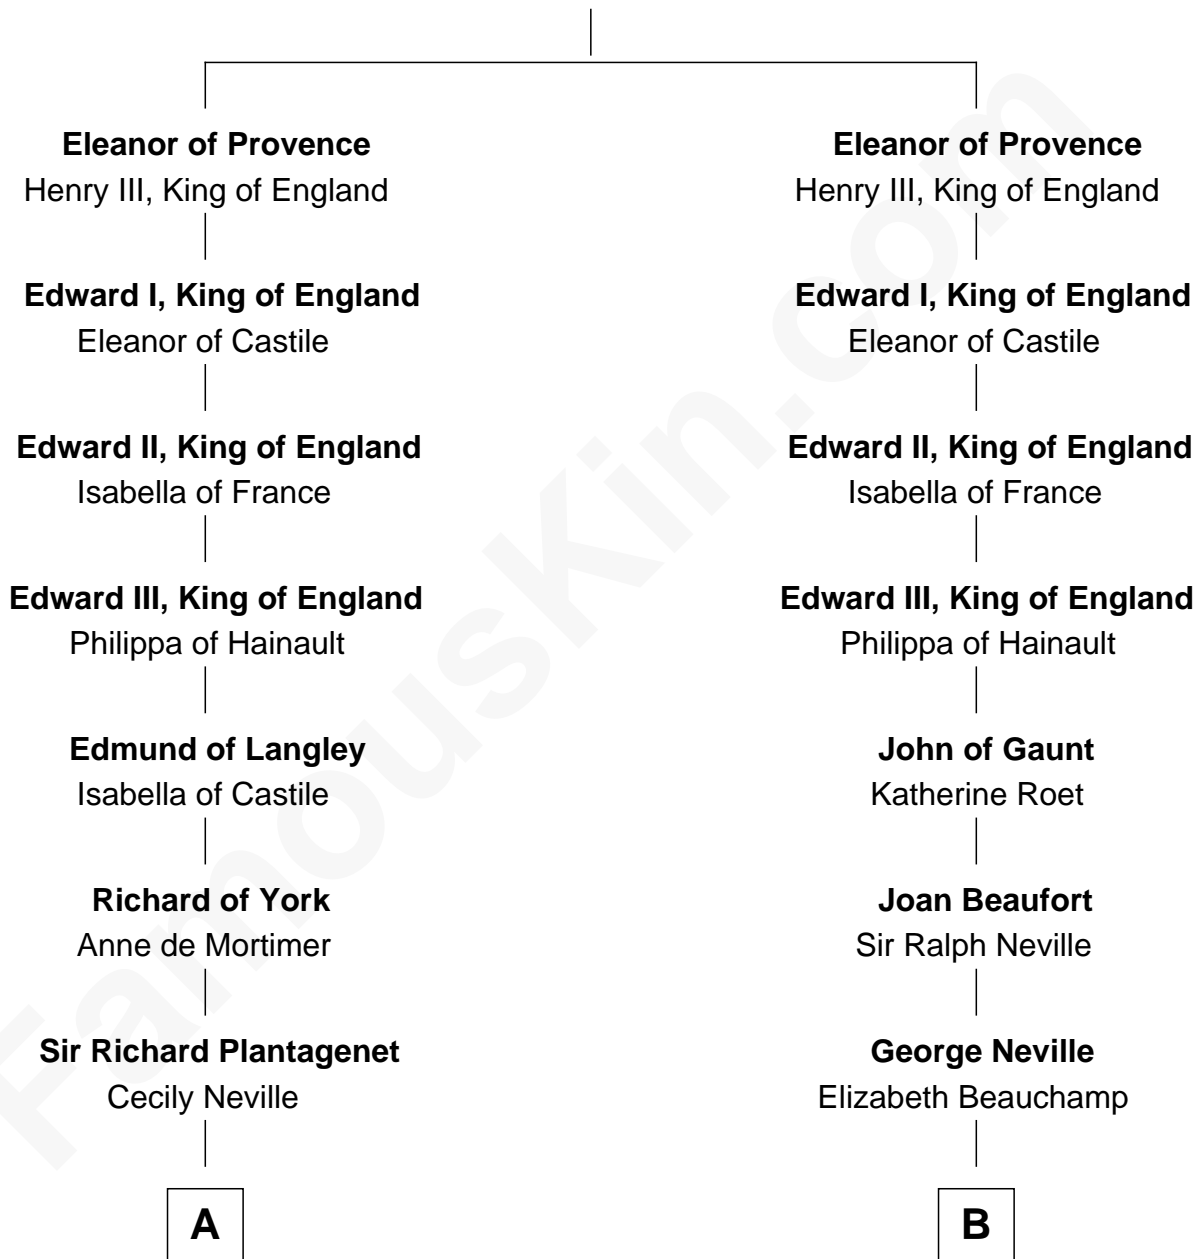

FamousKin.com

Relationship Chart of

Sir Winston Churchill

Prime Minister of the United Kingdom

19th cousin 2 times removed of

Zachary Taylor

12th U.S. President

Ramon Berenguer IV of Provence

Beatrice of Savoy

C

Jane Paget
George Stewart

Jane Stewart
Sir George Spencer-Churchill

Sir John Winston Spencer-Churchill
Frances Anne Emily Vane

Randolph Henry Spencer-Churchill
Jeanette Jerome

Sir Winston Churchill
Prime Minister of the United Kingdom

D

William Strother
Sarah Bayly

Sarah Dabney Strother
Col. Richard Taylor

Zachary Taylor
12th U.S. President

FamousKin.com