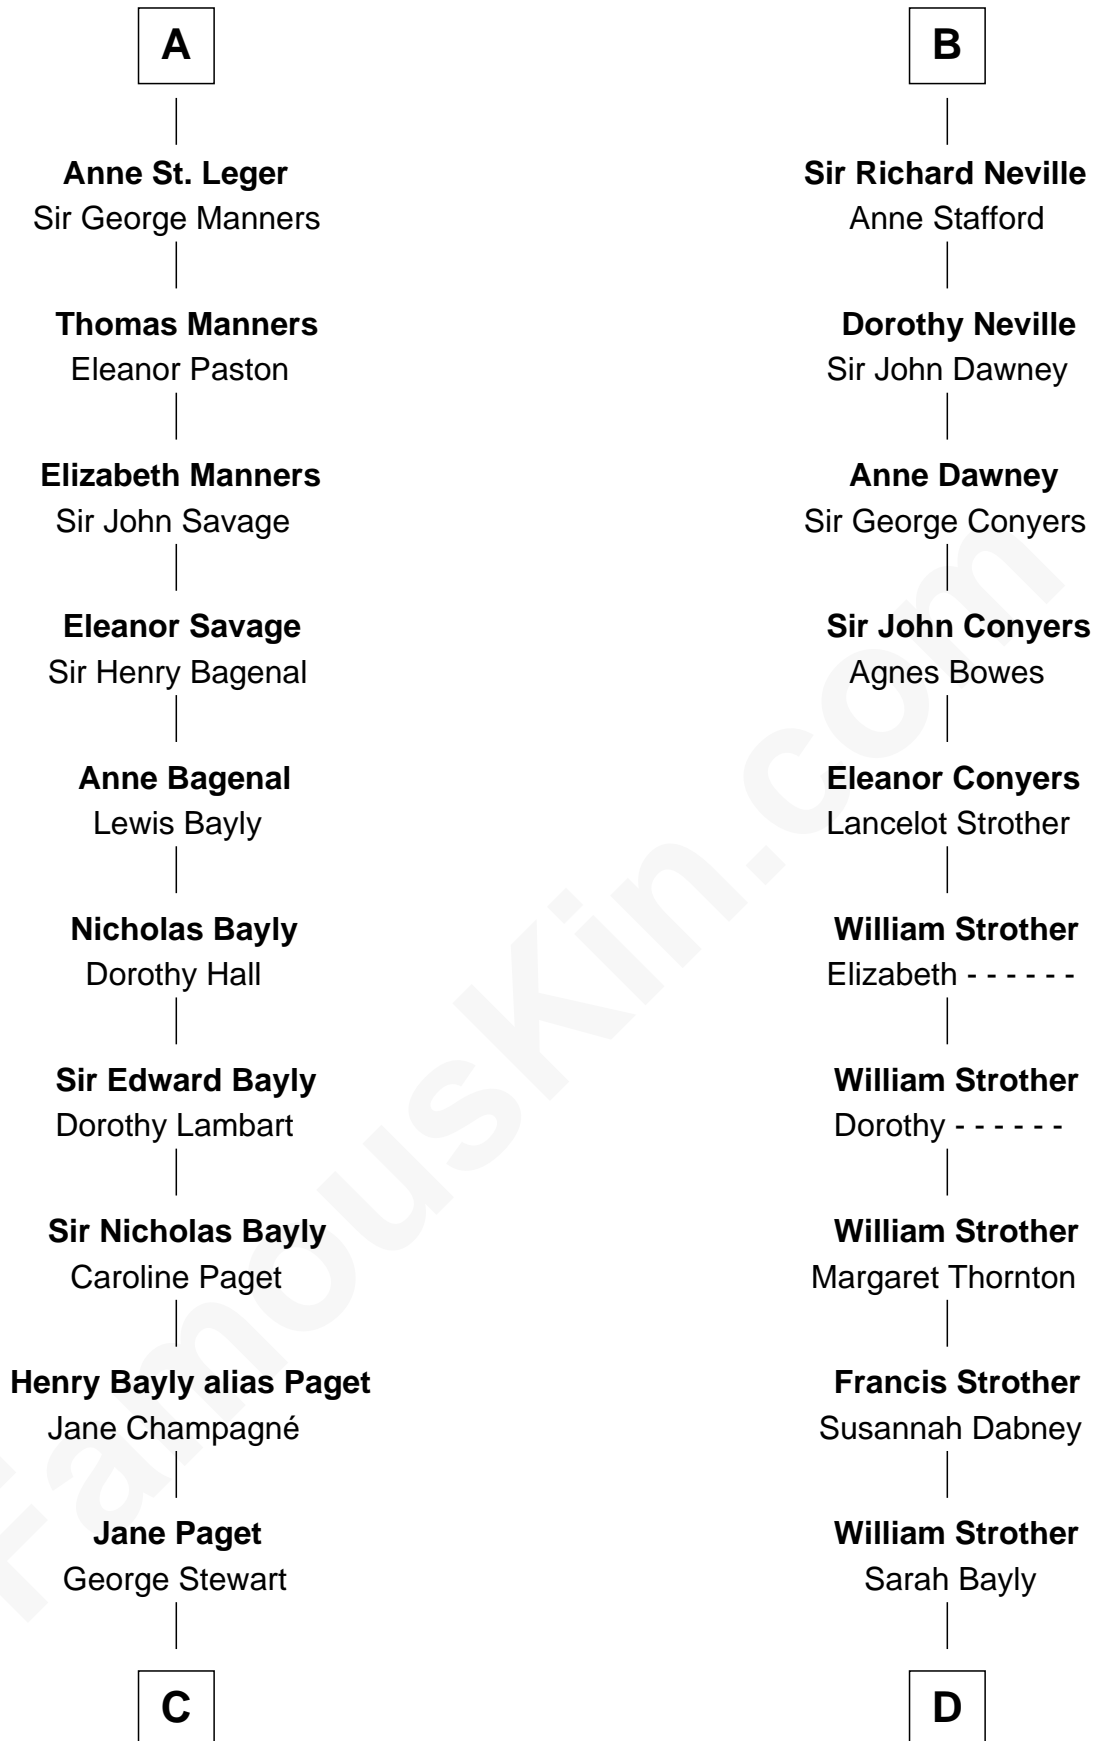

FamousKin.com

Relationship Chart of

Sir Winston Churchill

Prime Minister of the United Kingdom

18th cousin 2 times removed of

Zachary Taylor

12th U.S. President

Roger FitzJohn

Isabel - - - - -

C

Jane Stewart
Sir George Spencer-Churchill

Sir John Winston Spencer-Churchill
Frances Anne Emily Vane

Randolph Henry Spencer-Churchill
Jeanette Jerome

Sir Winston Churchill
Prime Minister of the United Kingdom

D

Sarah Dabney Strother
Col. Richard Taylor

Zachary Taylor
12th U.S. President

FamousKin.com