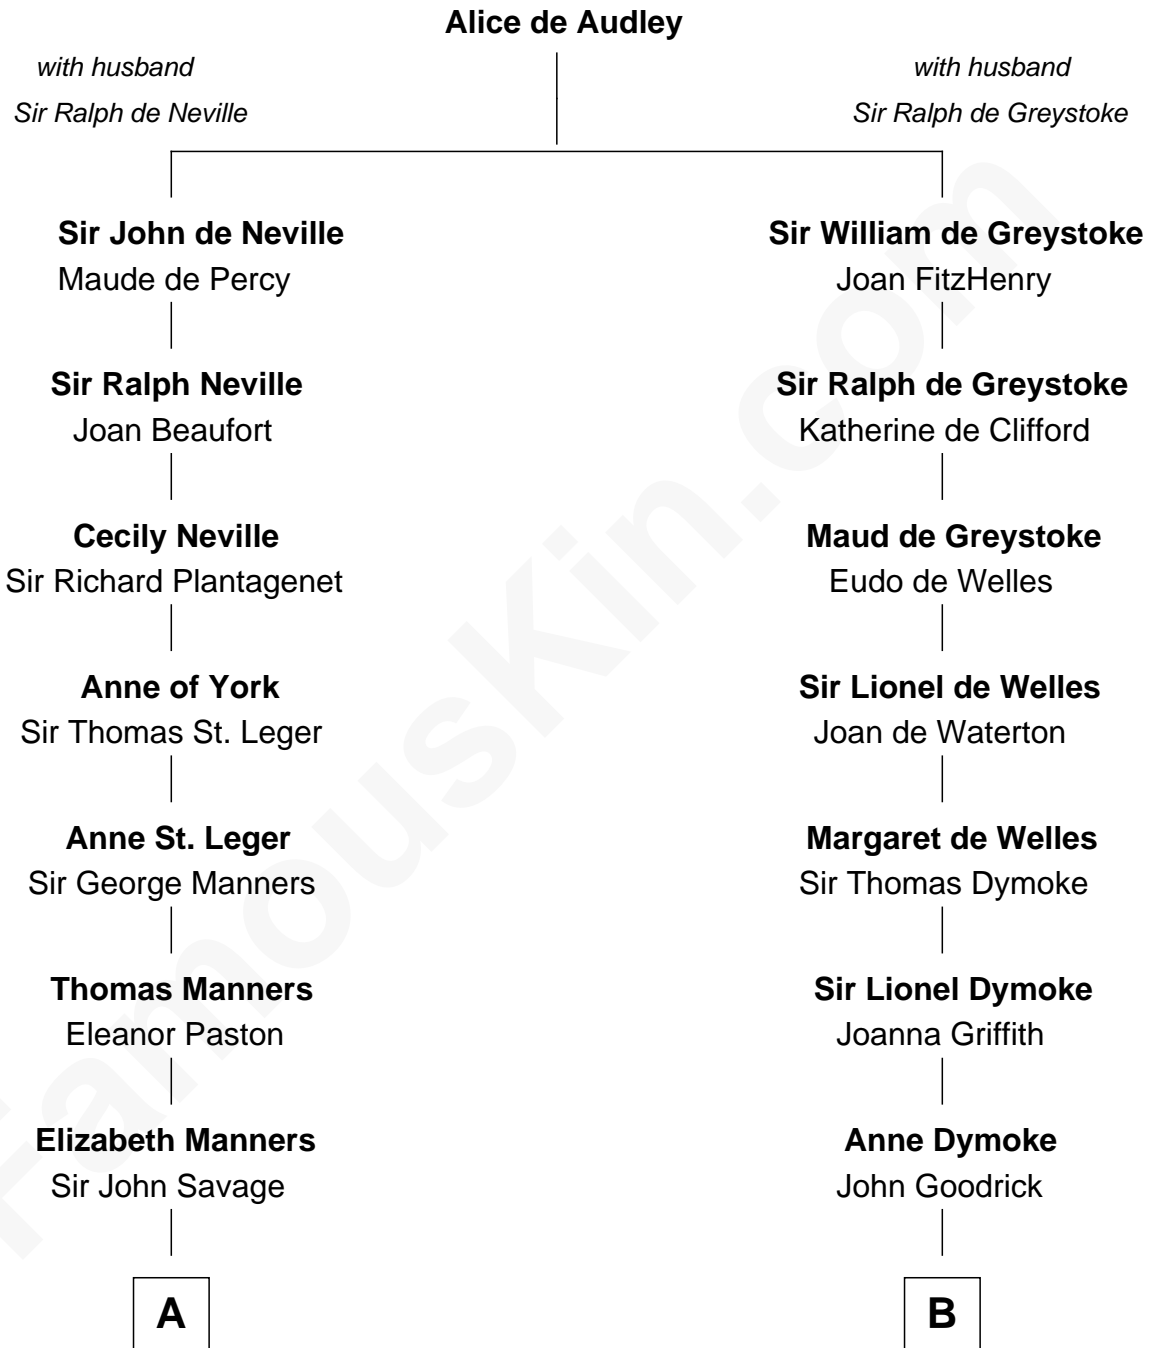

FamousKin.com

Relationship Chart of

Sir Winston Churchill

Prime Minister of the United Kingdom

17th cousin 4 times removed of

Dave Cowens

NBA Hall of Famer

C

Thomas Albert Atwood

Priscilla Ann Kelly

Charles Albert Atwood

Mina Sylvia Cundiff

Stanley True Atwood

Dorothy Ann Ulrich

Ruth Ellen Atwood

John Joseph Cowens