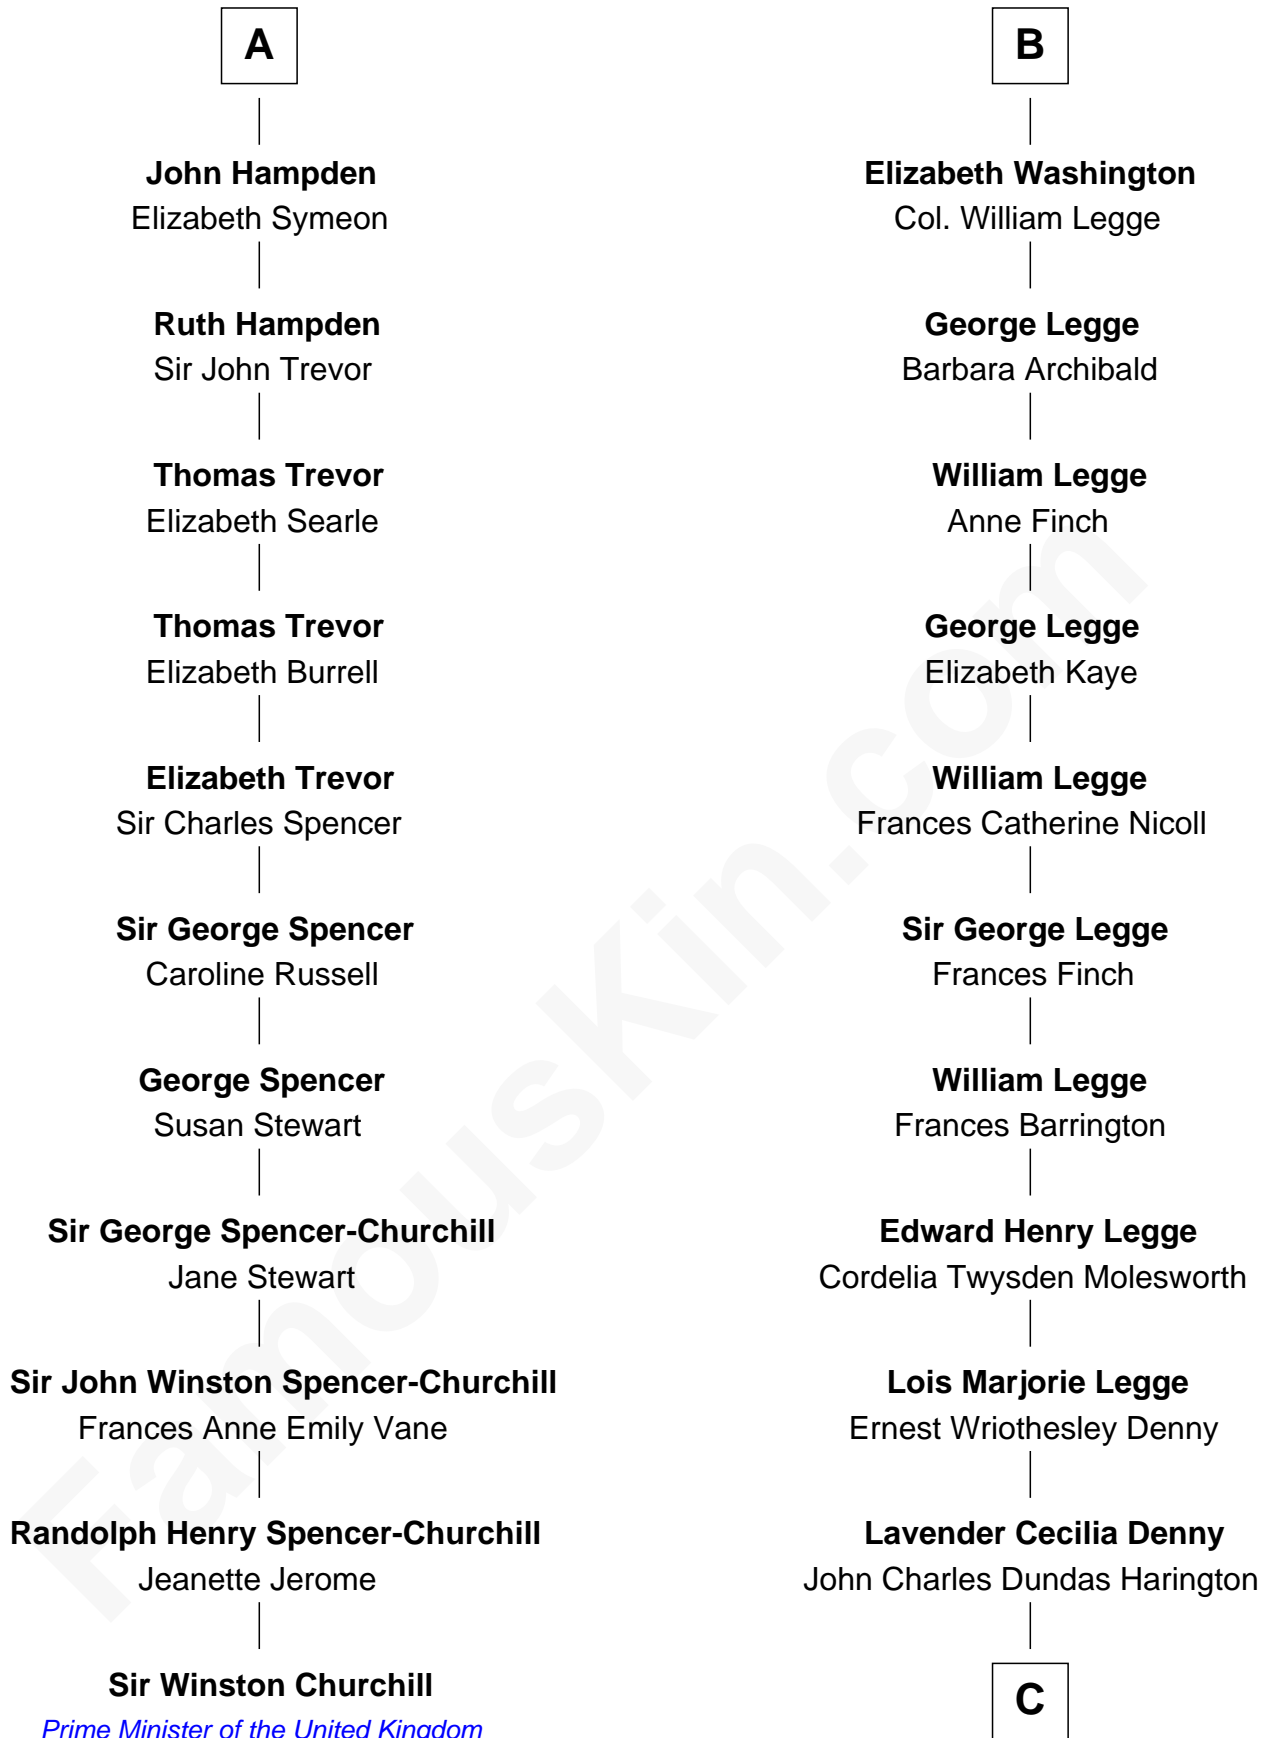

FamousKin.com

Relationship Chart of

Sir Winston Churchill

Prime Minister of the United Kingdom

17th cousin 1 time removed of

Kit Harington

TV Actor - "Game of Thrones"

Sir Thomas Blount

Elizabeth Lyte

Robert Washington

Lawrence Washington

Margaret Butler

Sir William Washington

Anne Villiers

B

C