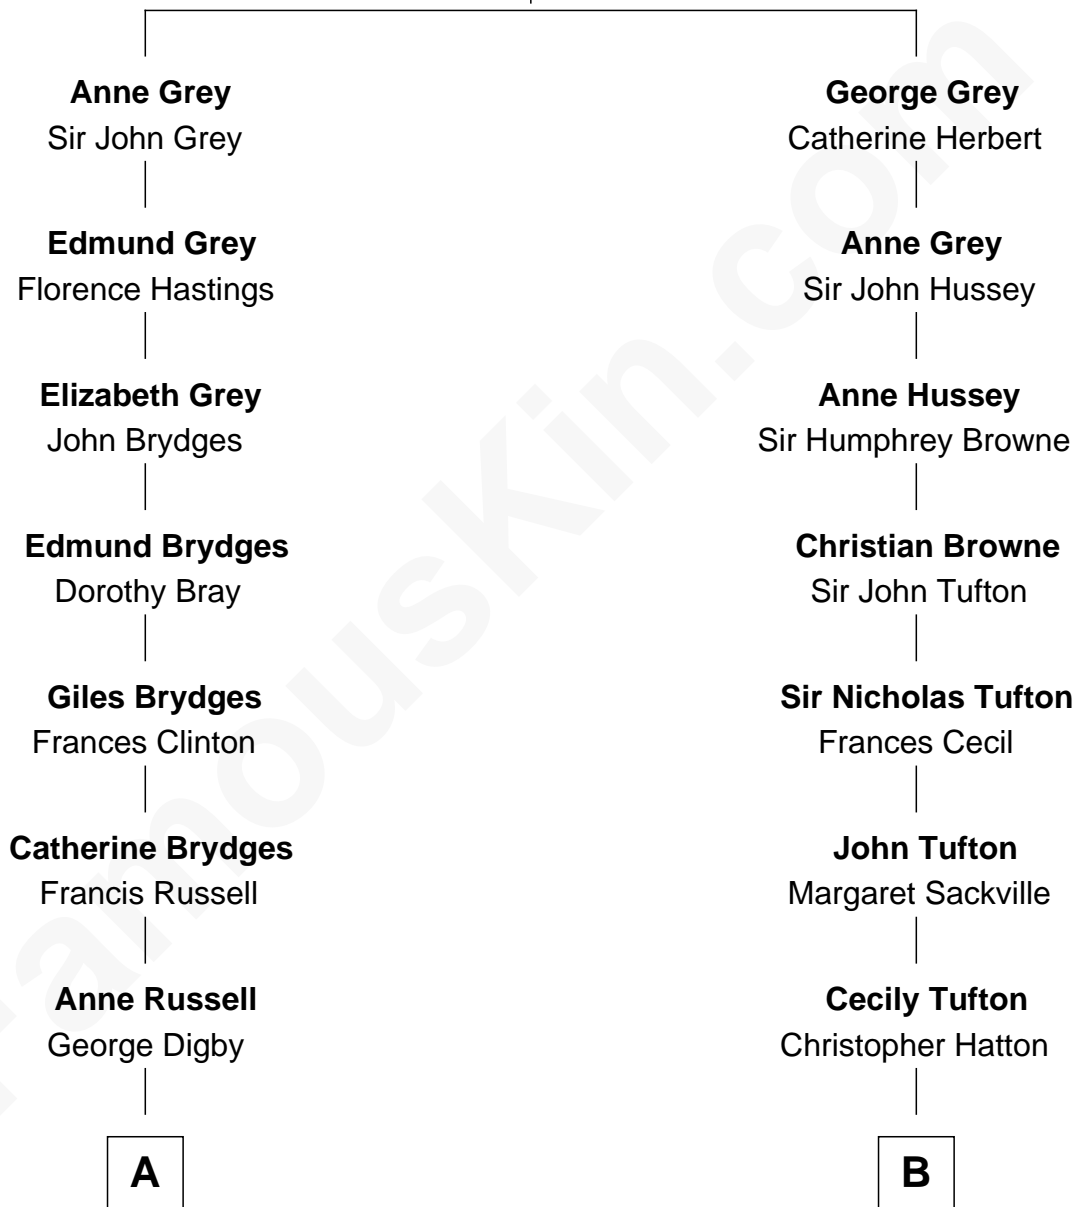

FamousKin.com

Relationship Chart of

Sir Winston Churchill

Prime Minister of the United Kingdom

15th cousin 1 time removed of

Kit Harington

TV Actor - "Game of Thrones"

Sir Edmund Grey

Katherine Percy

A

Ann Digby
Sir Robert Spencer

Sir Charles Spencer
Anne Churchill

Sir Charles Spencer
Elizabeth Trevor

Sir George Spencer
Caroline Russell

George Spencer
Susan Stewart

Sir George Spencer-Churchill
Jane Stewart