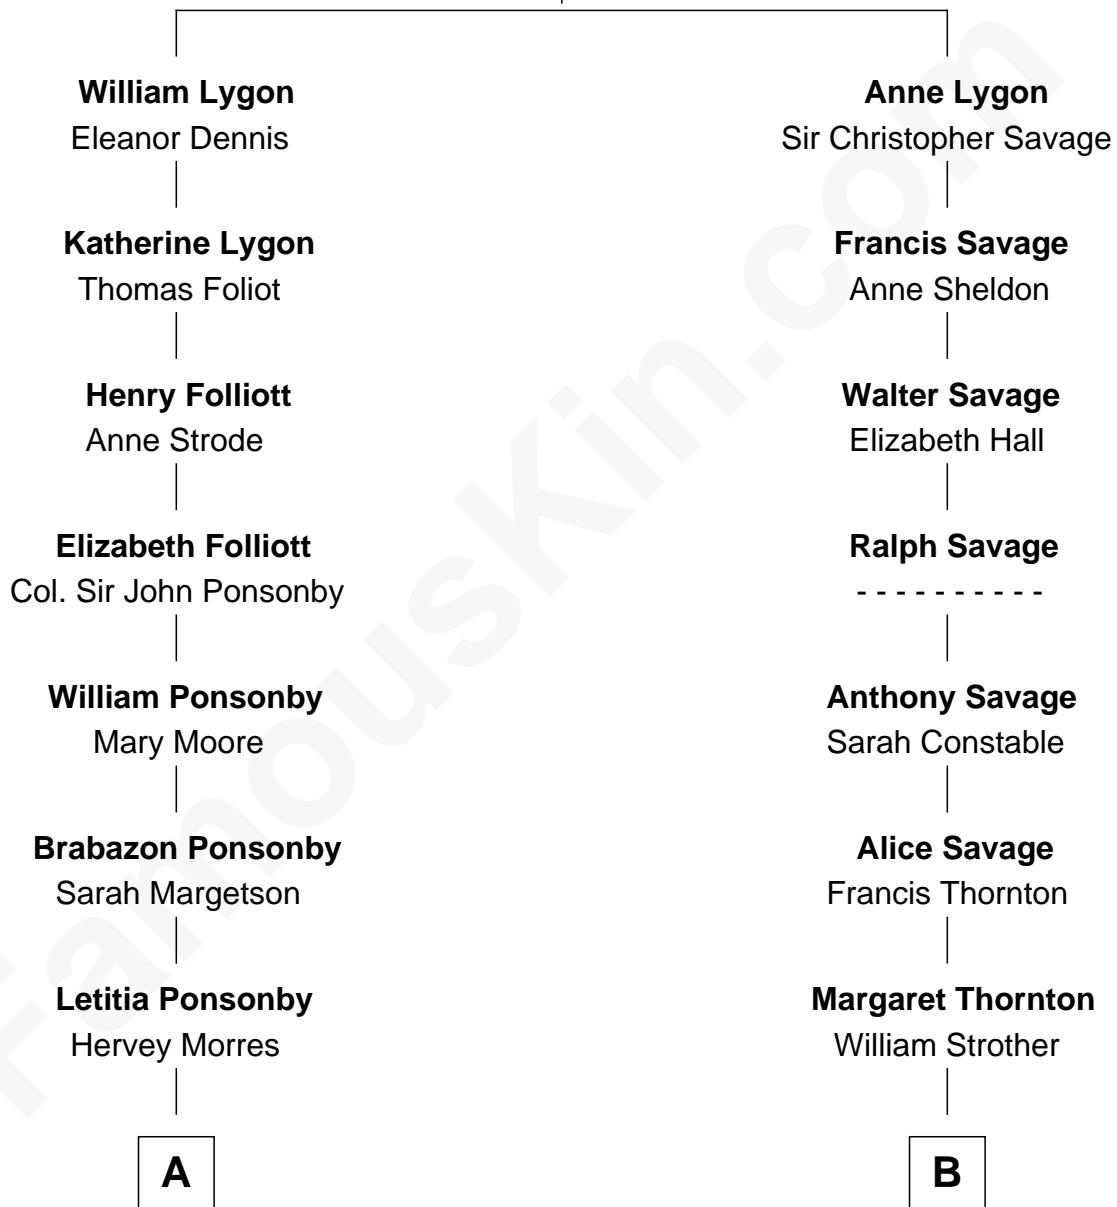

FamousKin.com

Relationship Chart of

Sir Winston Churchill

Prime Minister of the United Kingdom

12th cousin 2 times removed of

William H. Macy
TV and Movie Actor

Sir Richard Lygon
Margaret Greville

A

Letitia Morres
Sir Randal William McDonnell

Anne Catherine McDonnell
Sir Henry Vane

Frances Anne Emily Vane-Tempest
Sir Charles William Stewart

Frances Anne Emily Vane
Sir John Winston Spencer-Churchill

Randolph Henry Spencer-Churchill
Jeanette Jerome

Sir Winston Churchill
Prime Minister of the United Kingdom

B

Francis Strother
Susannah Dabney

Elizabeth Strother
James Gaines

Martha Gaines
Benjamin Everett

Dr. George Gaines Everitt
Mary A. Mayers

Horace Benjamin Everitt
Martha Leticia Roberts