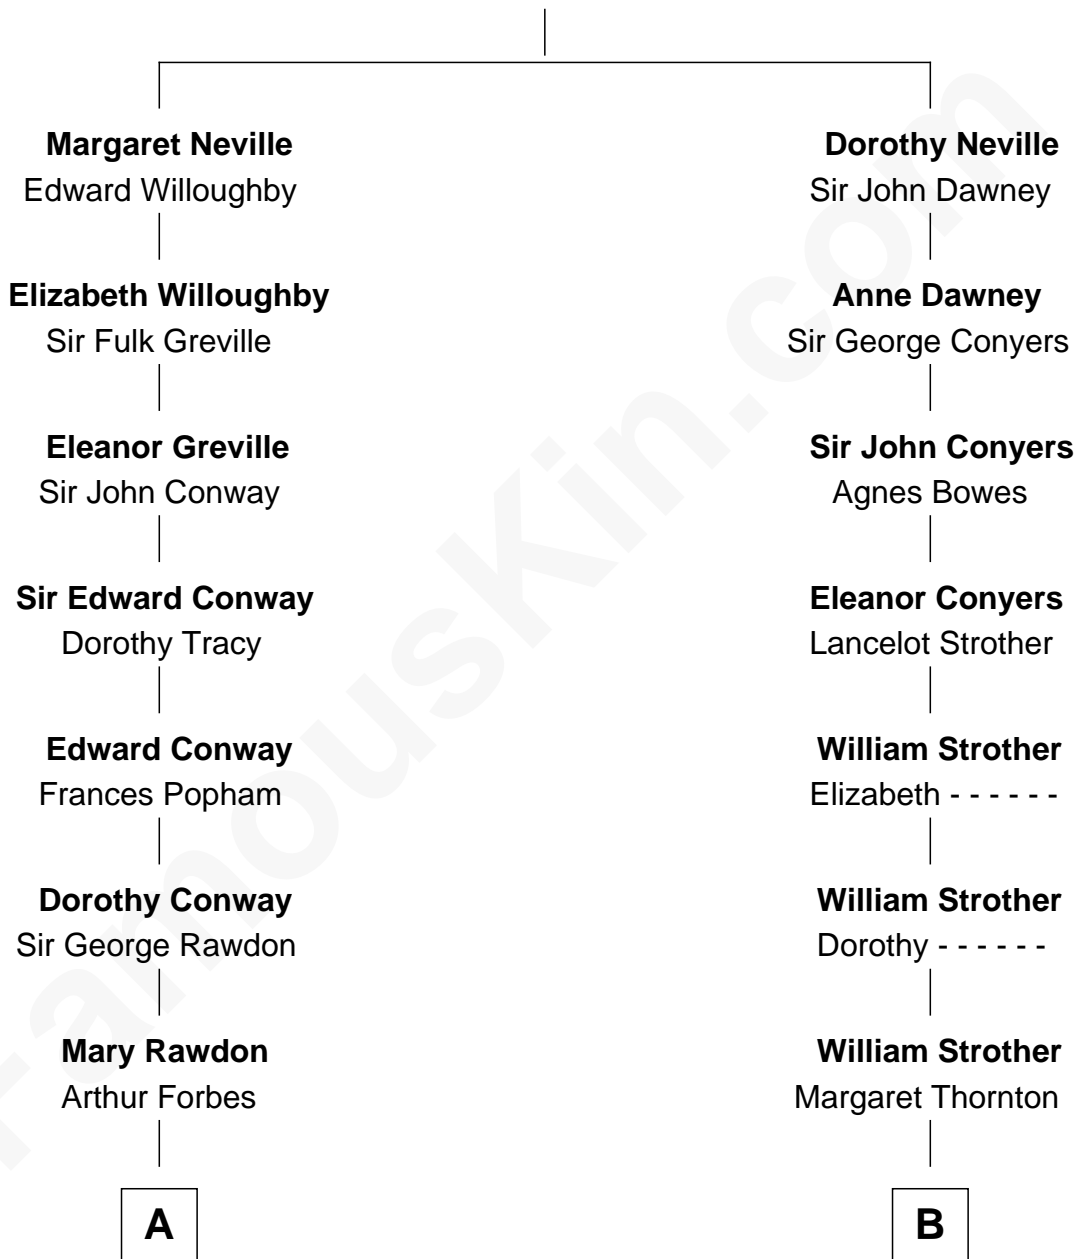

FamousKin.com

Relationship Chart of

Sir Winston Churchill

Prime Minister of the United Kingdom

14th cousin of

William H. Macy
TV and Movie Actor

Sir Richard Neville
Anne Stafford

A