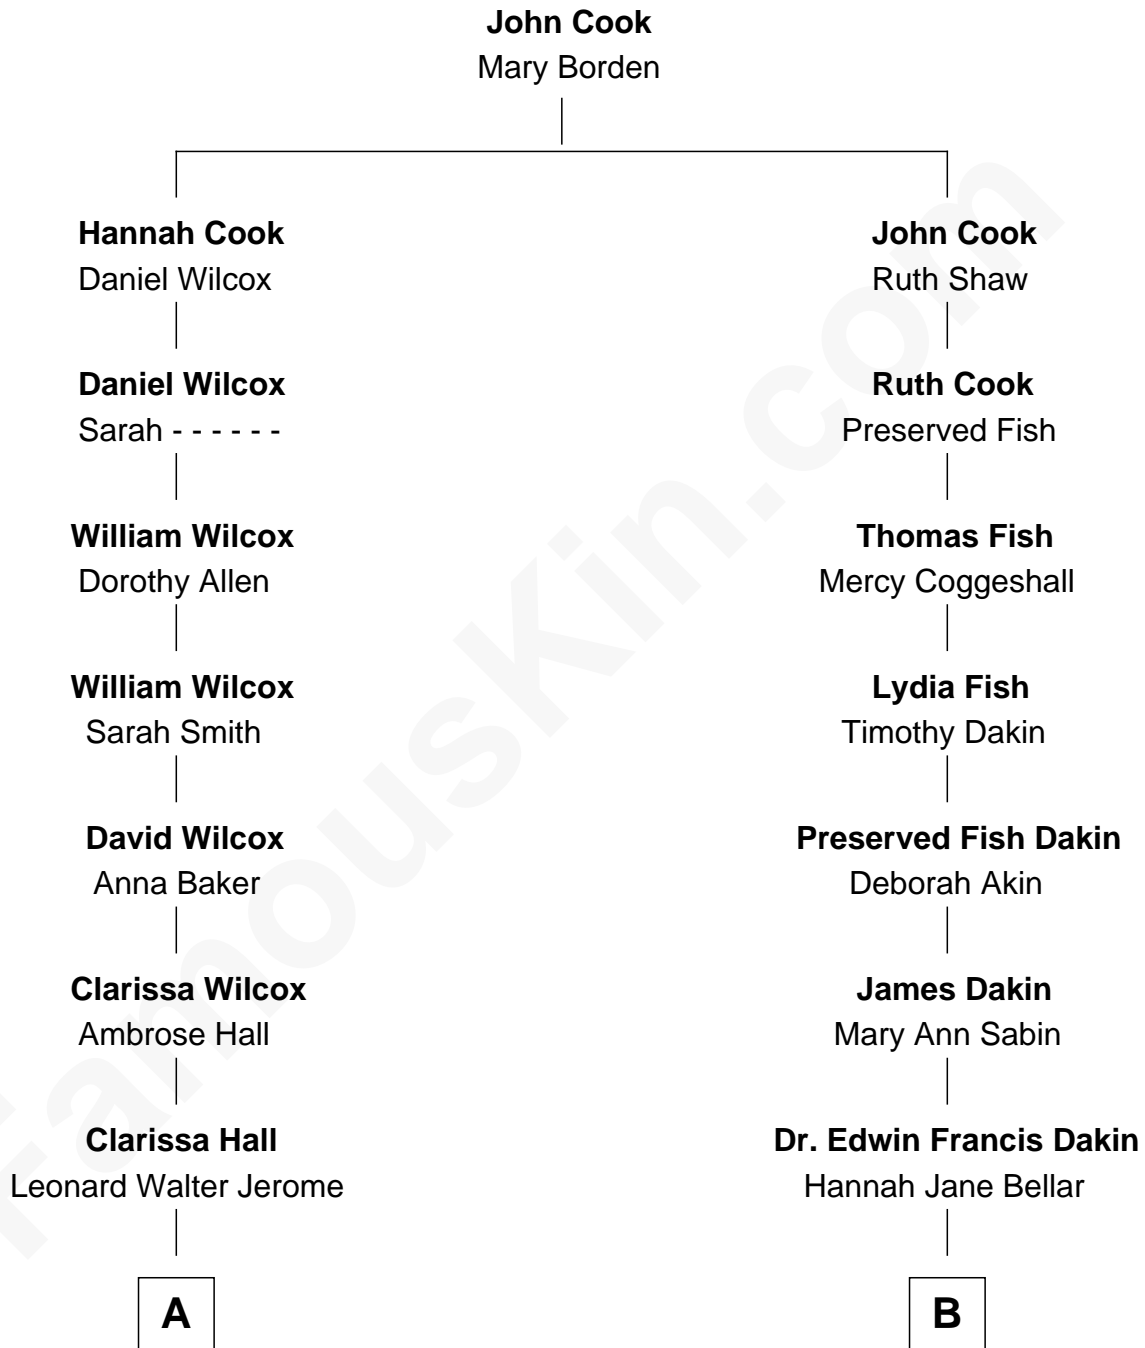

## Relationship Chart of

### Sir Winston Churchill

*Prime Minister of the United Kingdom*

8th cousin 3 times removed of

**Ethan Hawke**

*Actor, Director, Screenwriter, Novelist*

**A**

**Jeanette Jerome**  
Randolph Henry Spencer-Churchill

**Sir Winston Churchill**

*Prime Minister of the United Kingdom*

**B**

**Ida Jane Dakin**  
George Washington Hawke

**Ronald M. Hawke**

Edith S. Mosher

**Frank Taylor Hawke**

Betty Virginia Hartsock