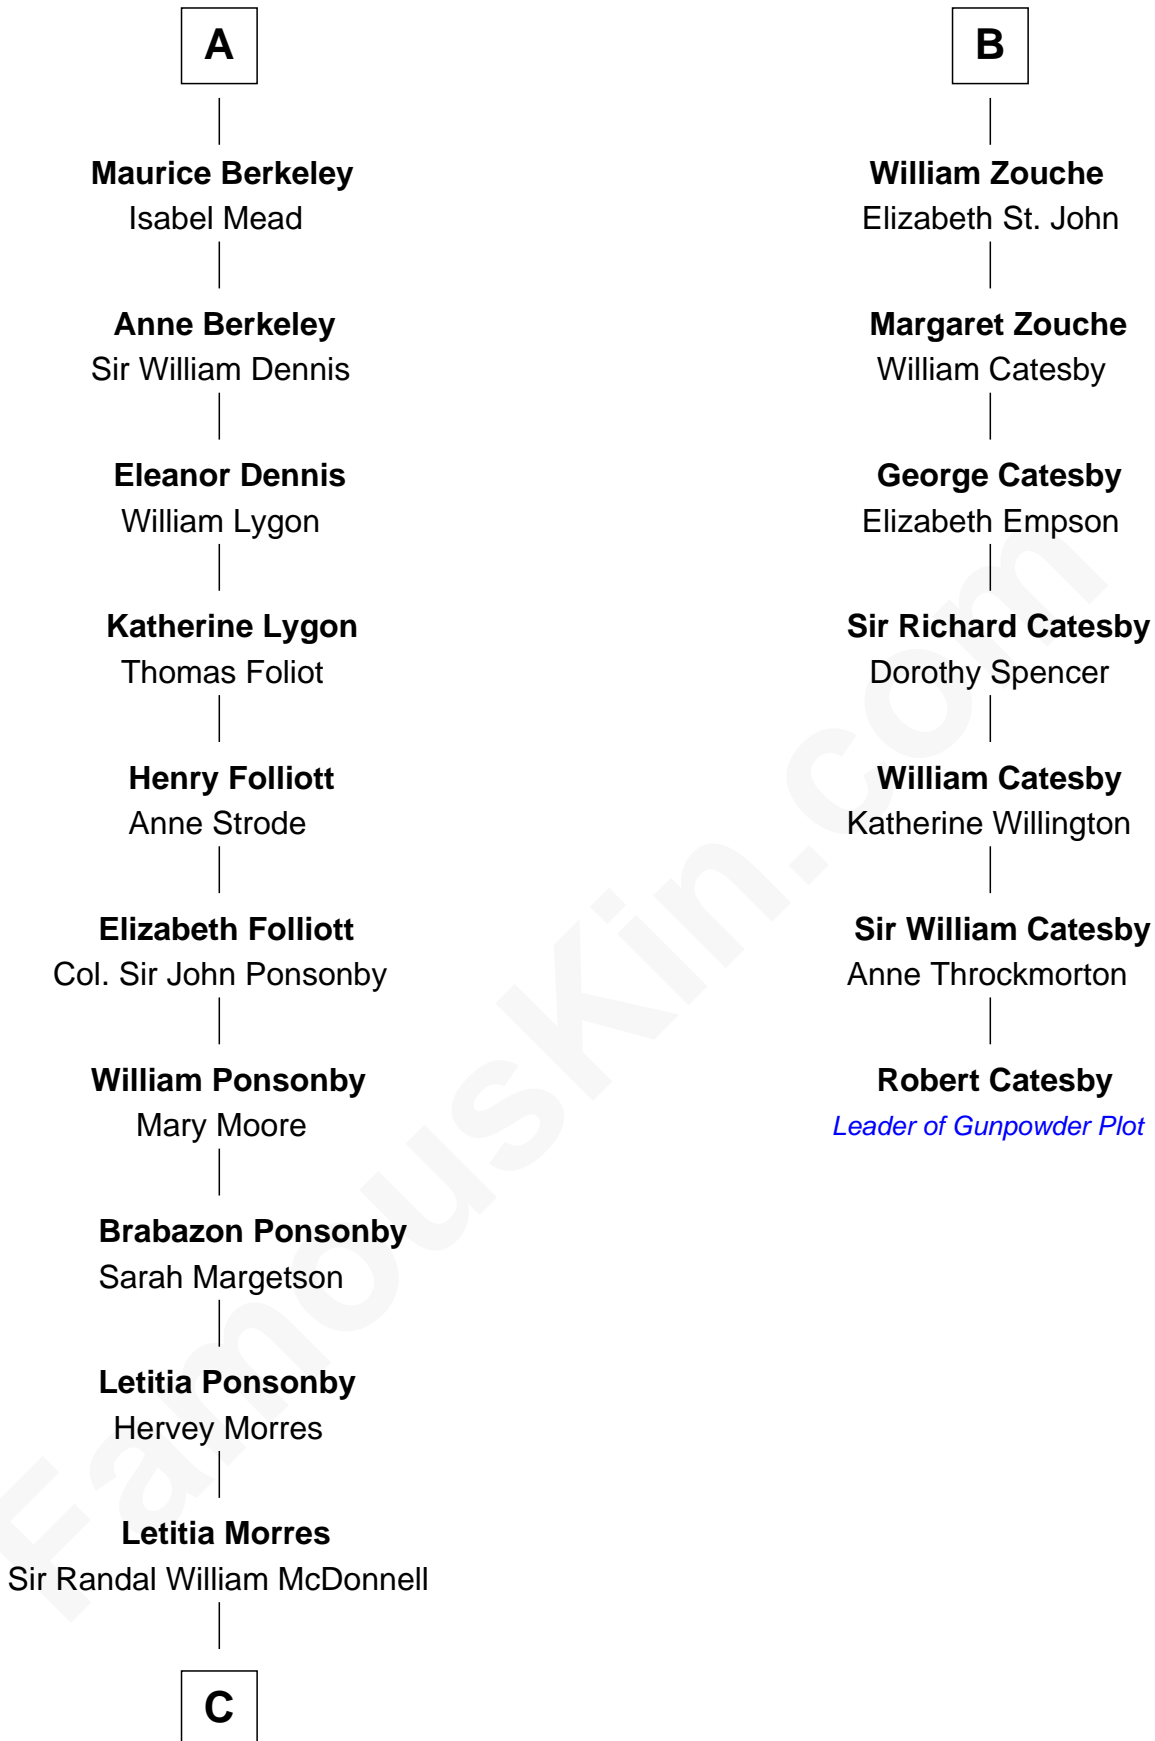

FamousKin.com

Relationship Chart of

Sir Winston Churchill

Prime Minister of the United Kingdom

13th cousin 8 times removed of

Robert Catesby

Leader of Gunpowder Plot

Maurice FitzGerald

Juliana - - - - -

Maurice FitzGerald
Maud de Prendergast

Juliana FitzMaurice
Thomas de Clare

Margaret de Clare
Bartholomew de Badlesmere

Elizabeth de Badlesmere
Sir William de Bohun

Elizabeth de Bohun
Sir Richard Fitzalan

Elizabeth Fitzalan
Sir Thomas Mowbray

Isabel Mowbray
Sir James Berkeley

A

Maurice FitzGerald
Maud de Prendergast

Juliana FitzMaurice
Thomas de Clare

Margaret de Clare
Bartholomew de Badlesmere

Margery de Badlesmere
Sir William de Ros

Elizabeth de Roos
Sir William la Zouche

Sir William la Zouche
Agnes Greene

Sir William la Zouche
Elizabeth - - - - -

B

C

—
Anne Catherine McDonnell

Sir Henry Vane

—
Frances Anne Emily Vane-Tempest