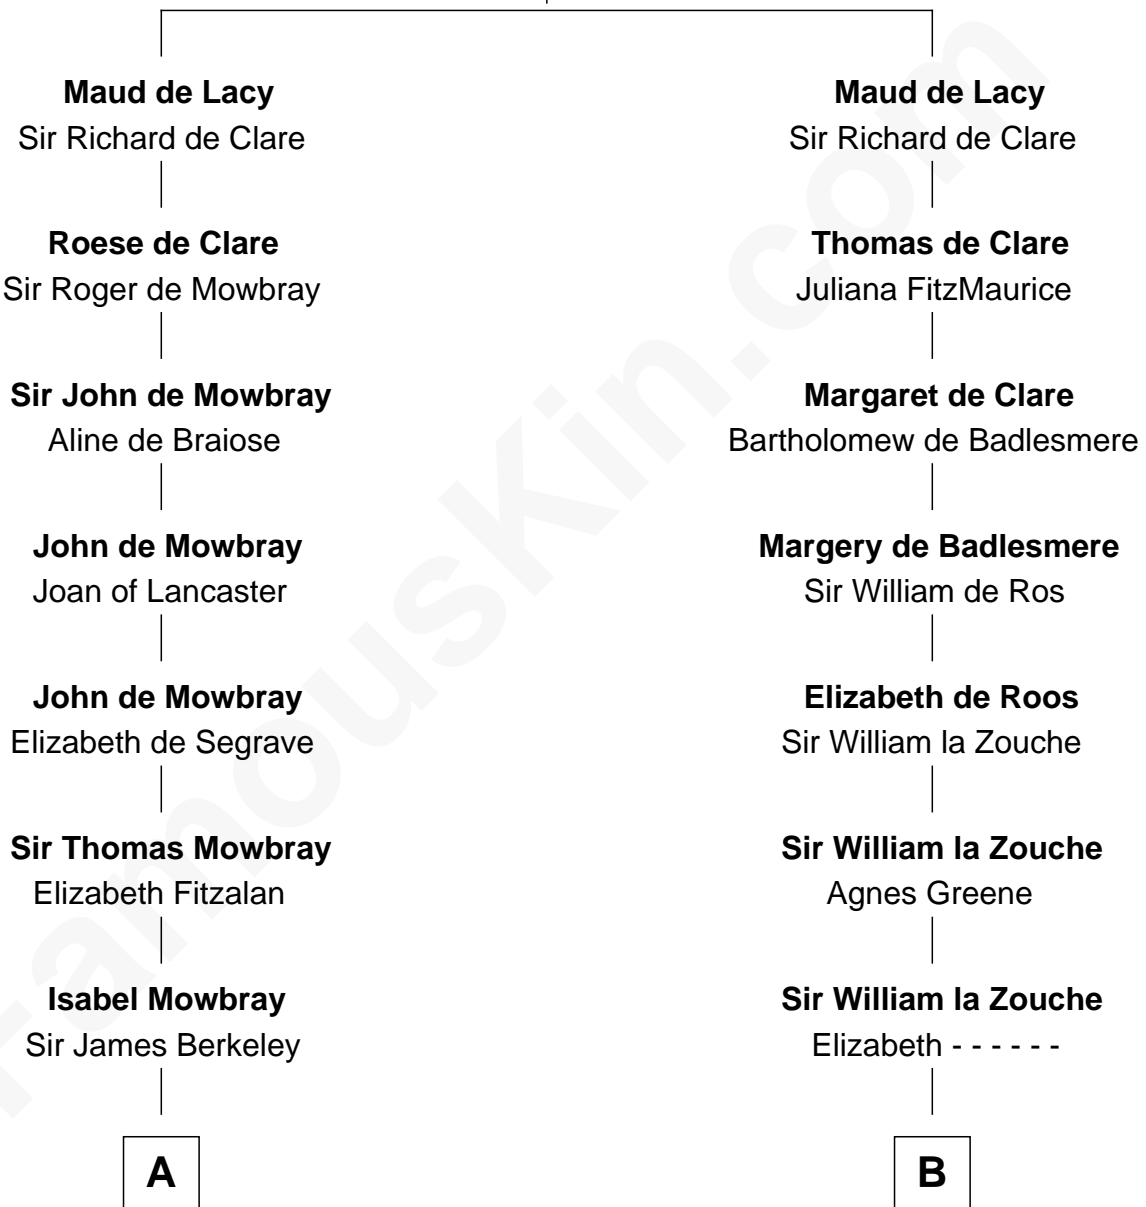

## Relationship Chart of

### Sir Winston Churchill

Prime Minister of the United Kingdom

13th cousin 8 times removed of

**Robert Catesby**

Leader of Gunpowder Plot

**John de Lacy**  
Margaret de Quincy

**C**

—  
**Anne Catherine McDonnell**

Sir Henry Vane

—  
**Frances Anne Emily Vane-Tempest**

Sir Charles William Stewart

—  
**Frances Anne Emily Vane**

Sir John Winston Spencer-Churchill

—  
**Randolph Henry Spencer-Churchill**

Jeanette Jerome