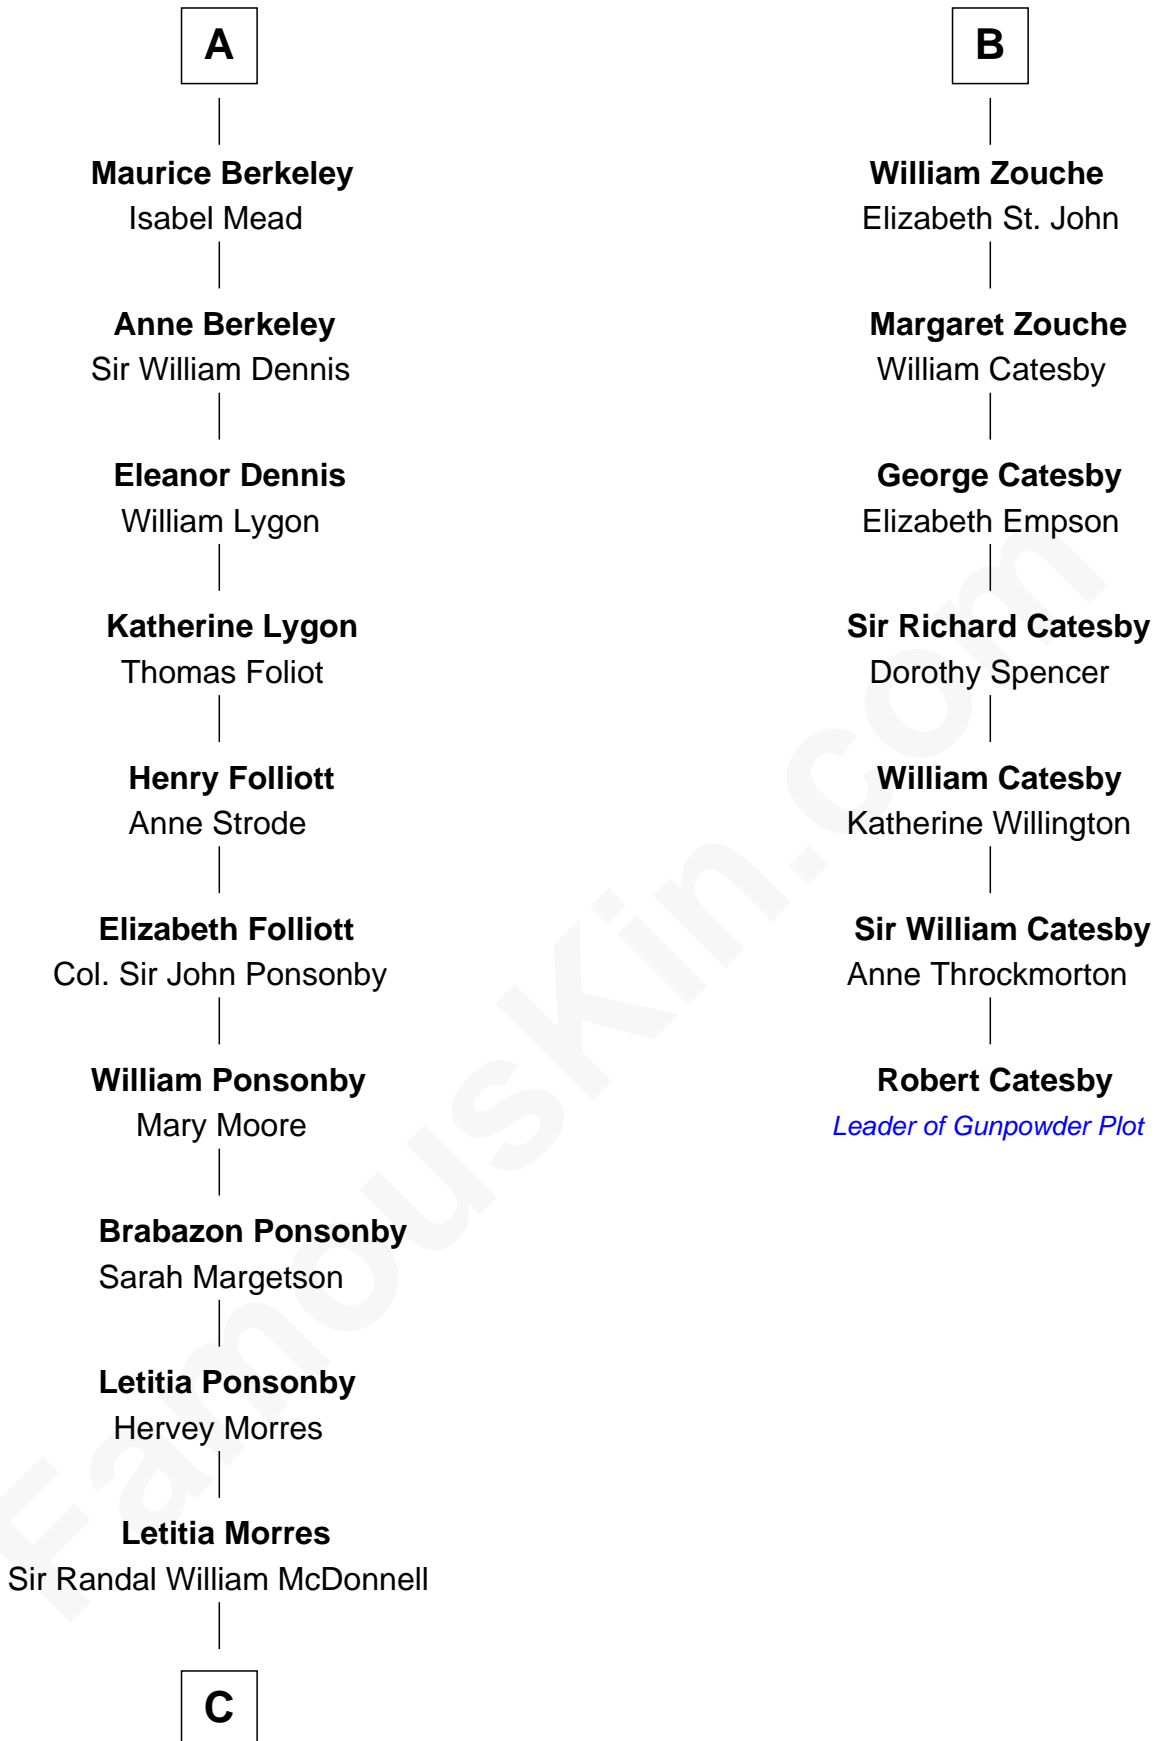

## Relationship Chart of

### Sir Winston Churchill

Prime Minister of the United Kingdom

13th cousin 8 times removed of

**Robert Catesby**

Leader of Gunpowder Plot

**John de Lacy**  
Margaret de Quincy

**C**

—  
**Anne Catherine McDonnell**

Sir Henry Vane

—  
**Frances Anne Emily Vane-Tempest**

Sir Charles William Stewart

—  
**Frances Anne Emily Vane**

Sir John Winston Spencer-Churchill

—  
**Randolph Henry Spencer-Churchill**

Jeanette Jerome