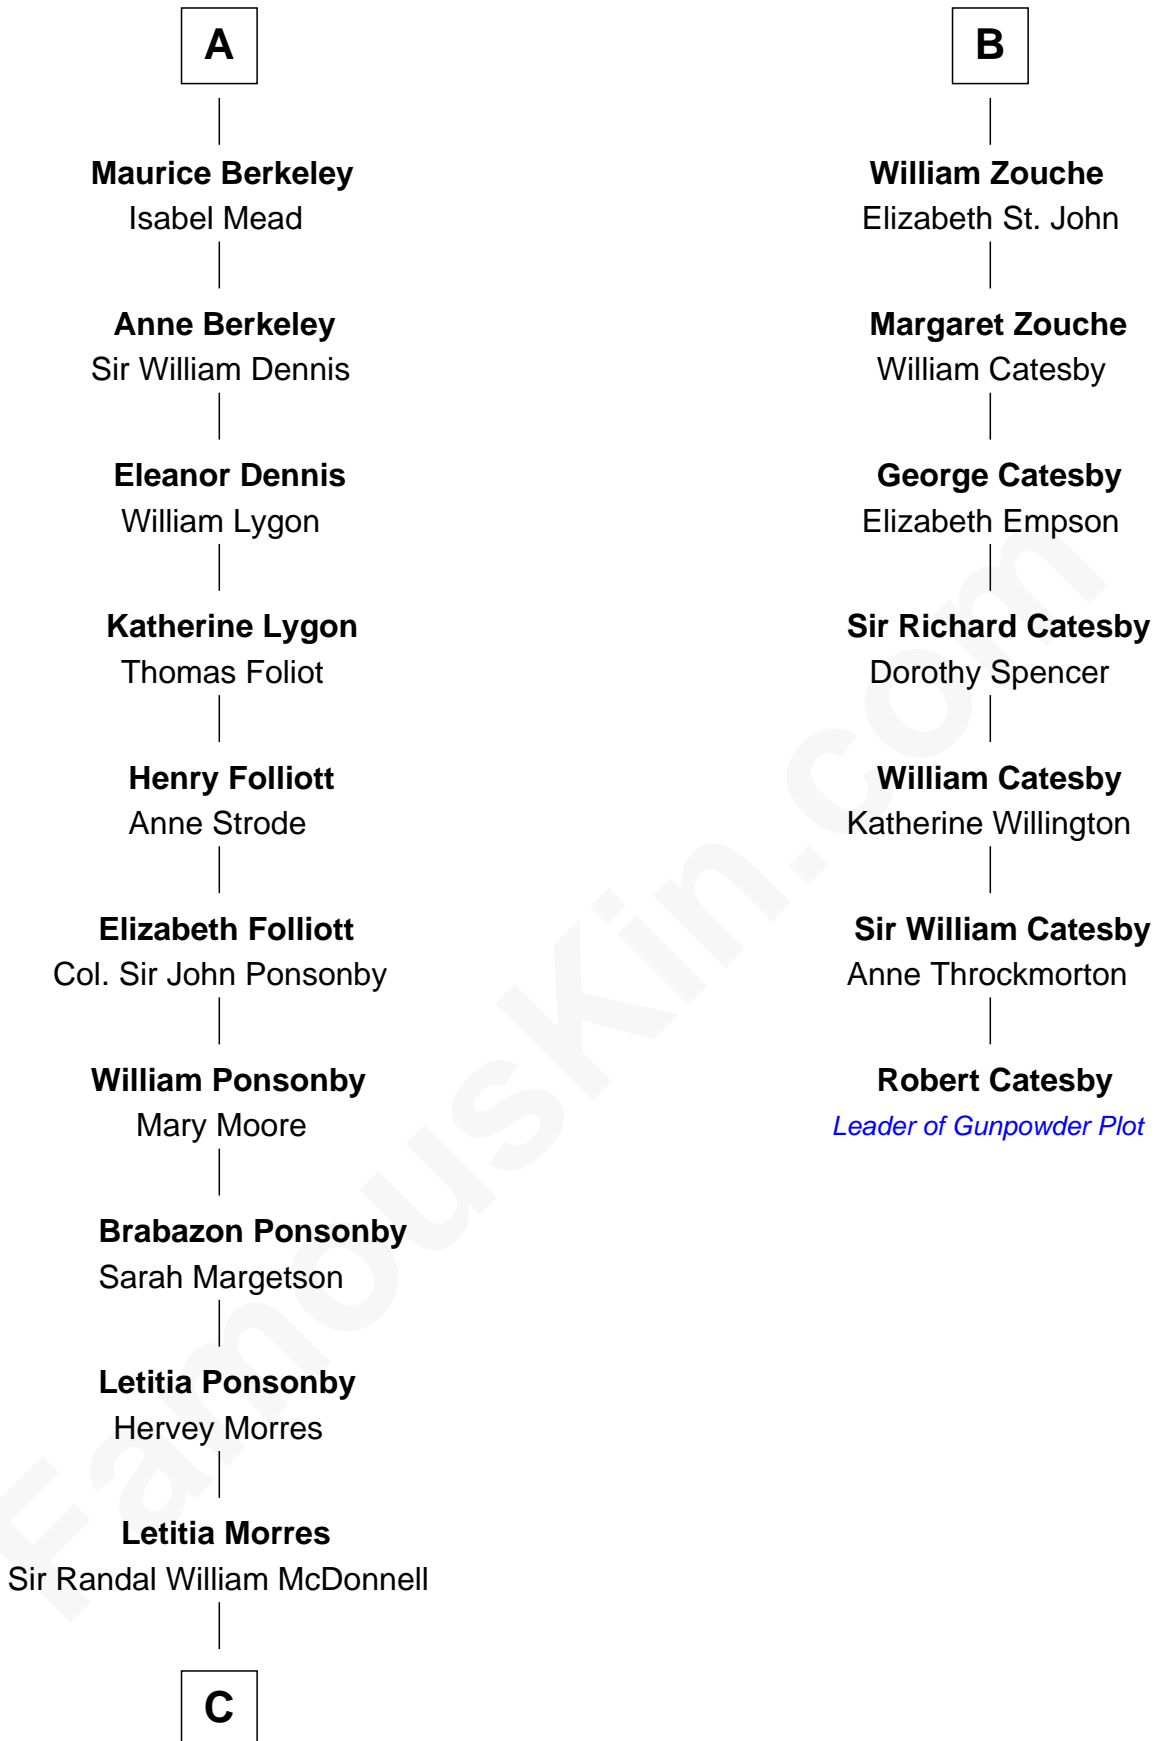

FamousKin.com

Relationship Chart of

Sir Winston Churchill

Prime Minister of the United Kingdom

13th cousin 8 times removed of

Robert Catesby

Leader of Gunpowder Plot

Gilbert de Clare

Elizabeth de Roos

Sir William la Zouche

Sir William la Zouche

Agnes Greene

Sir William la Zouche

Elizabeth - - - - -

B

C