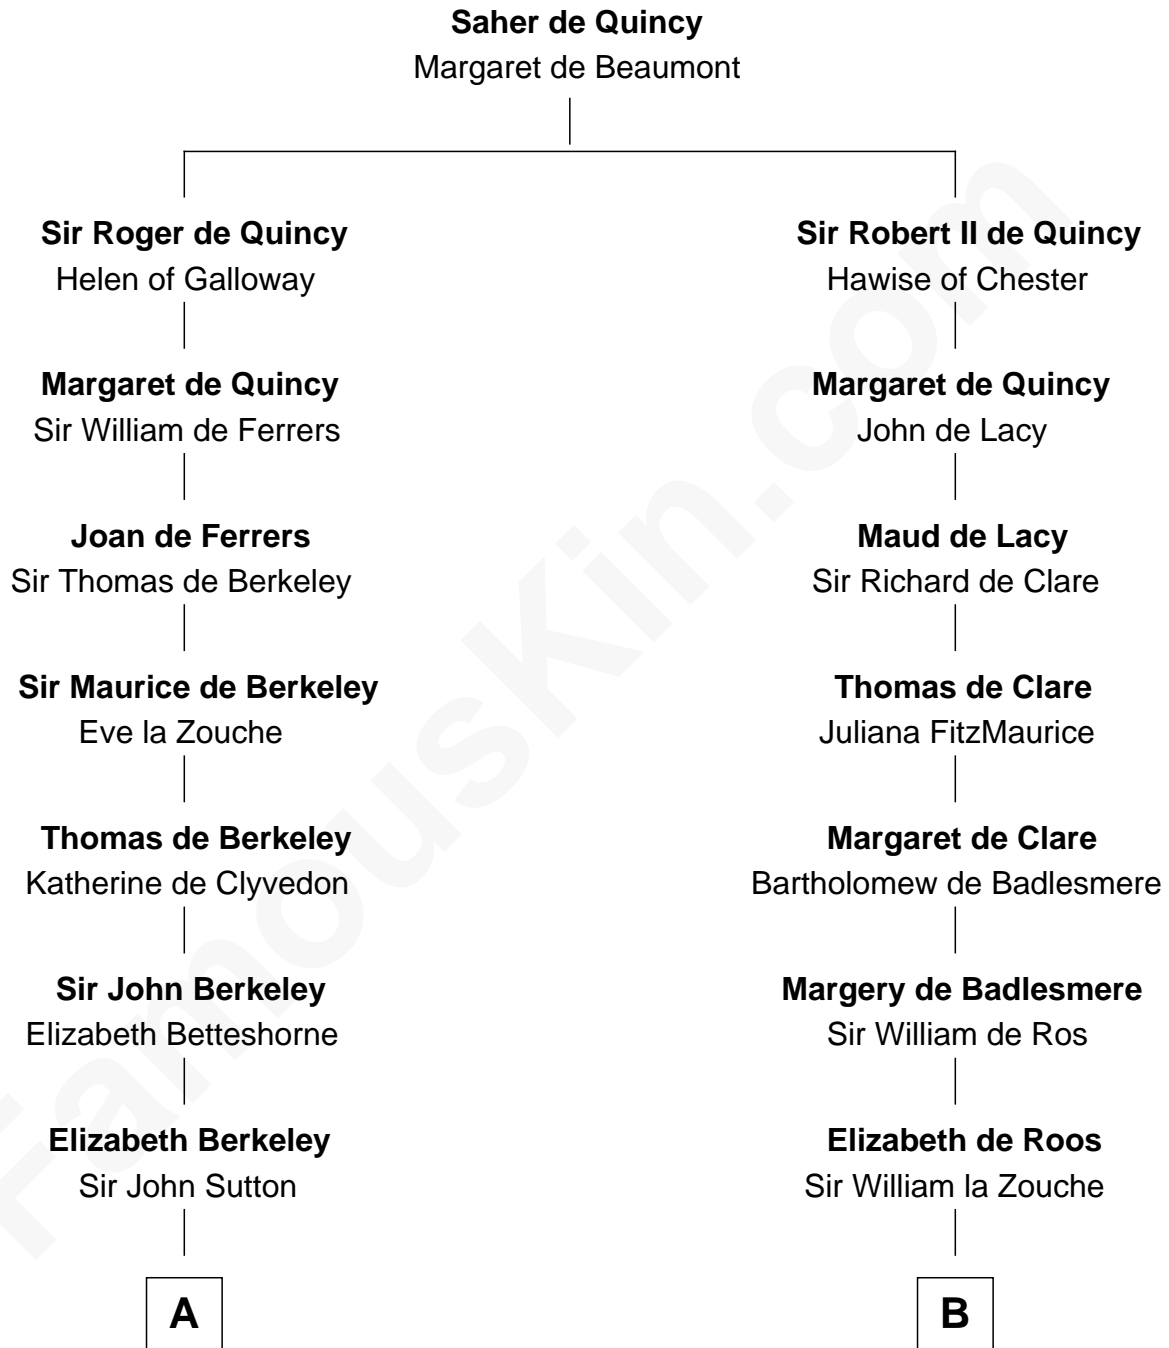

FamousKin.com

Relationship Chart of

Sir Winston Churchill

Prime Minister of the United Kingdom

15th cousin 6 times removed of

Robert Catesby

Leader of Gunpowder Plot

C

—
Jane Paget
George Stewart

—
Jane Stewart
Sir George Spencer-Churchill

—
Sir John Winston Spencer-Churchill
Frances Anne Emily Vane

—
Randolph Henry Spencer-Churchill
Jeanette Jerome

—
Sir Winston Churchill
Prime Minister of the United Kingdom