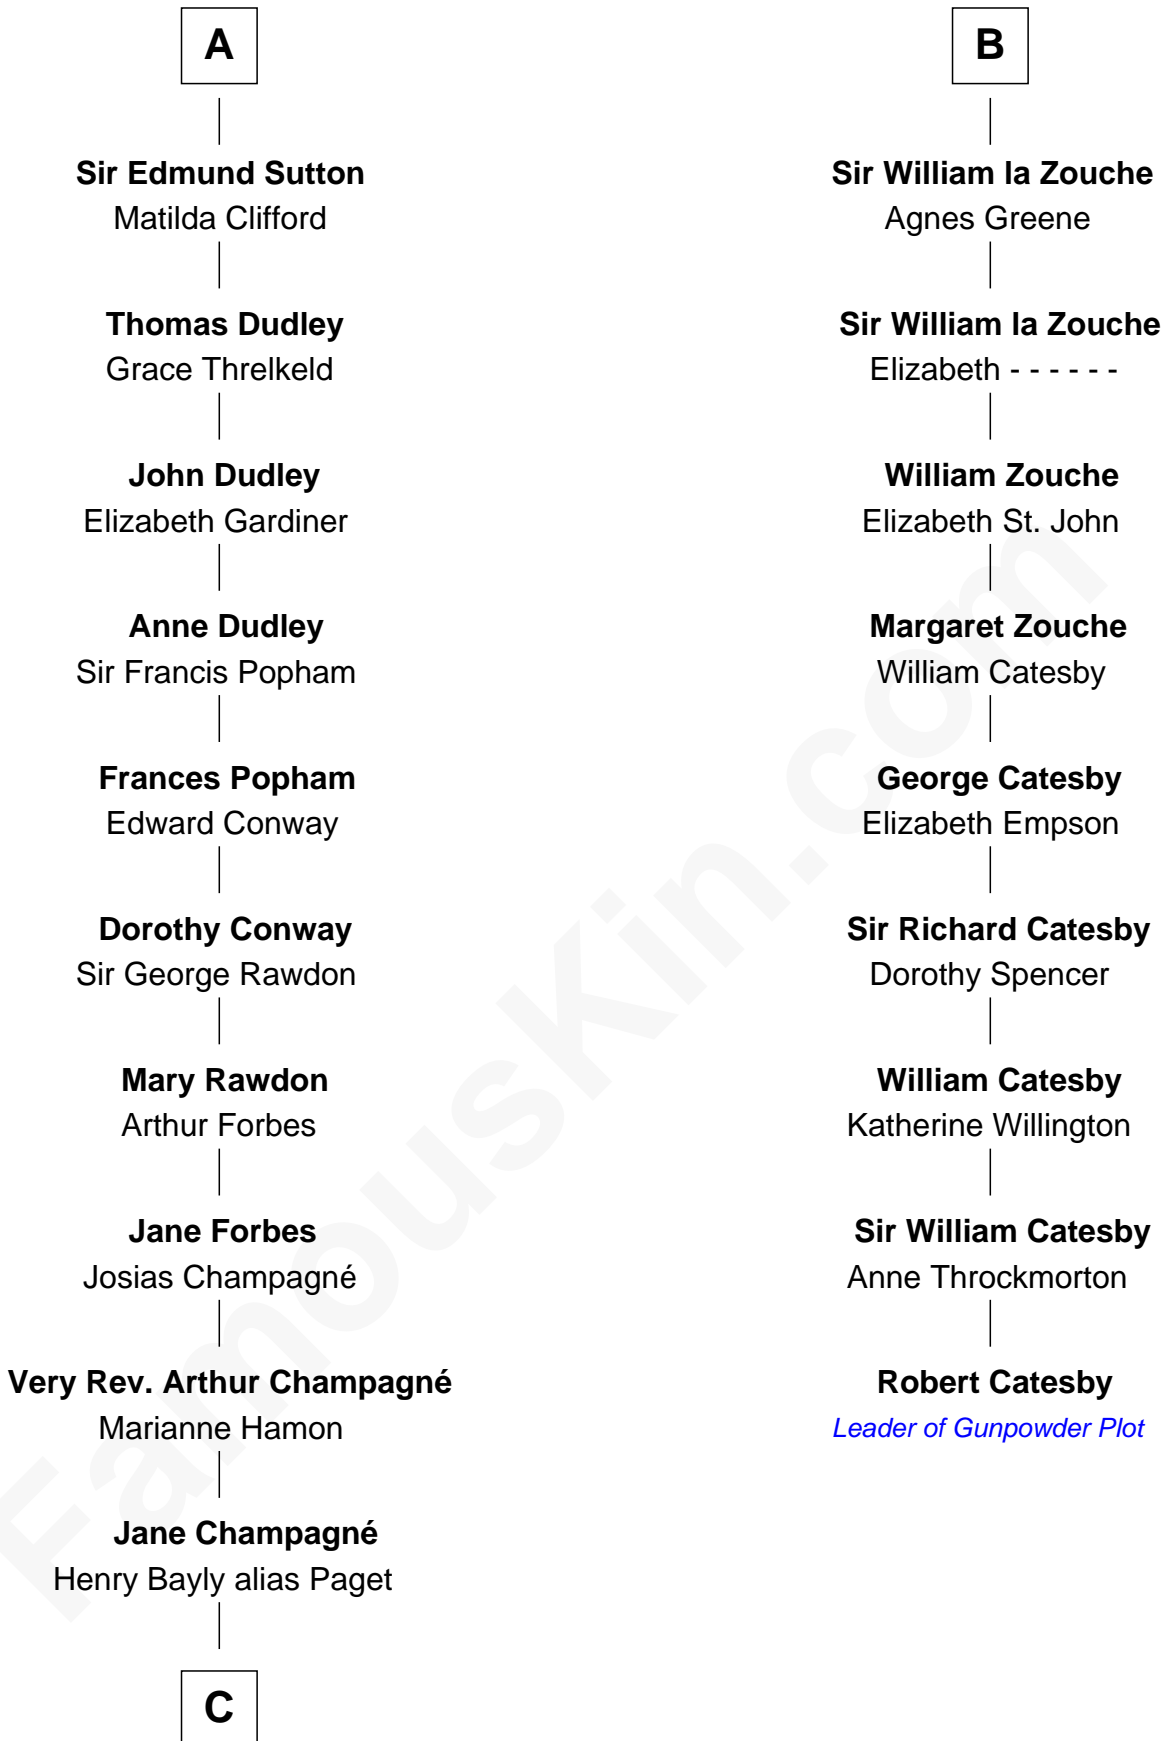

FamousKin.com

Relationship Chart of

Sir Winston Churchill

Prime Minister of the United Kingdom

15th cousin 6 times removed of

Robert Catesby

Leader of Gunpowder Plot

C

—
Jane Paget
George Stewart

—
Jane Stewart
Sir George Spencer-Churchill

—
Sir John Winston Spencer-Churchill
Frances Anne Emily Vane

—
Randolph Henry Spencer-Churchill
Jeanette Jerome

—
Sir Winston Churchill
Prime Minister of the United Kingdom