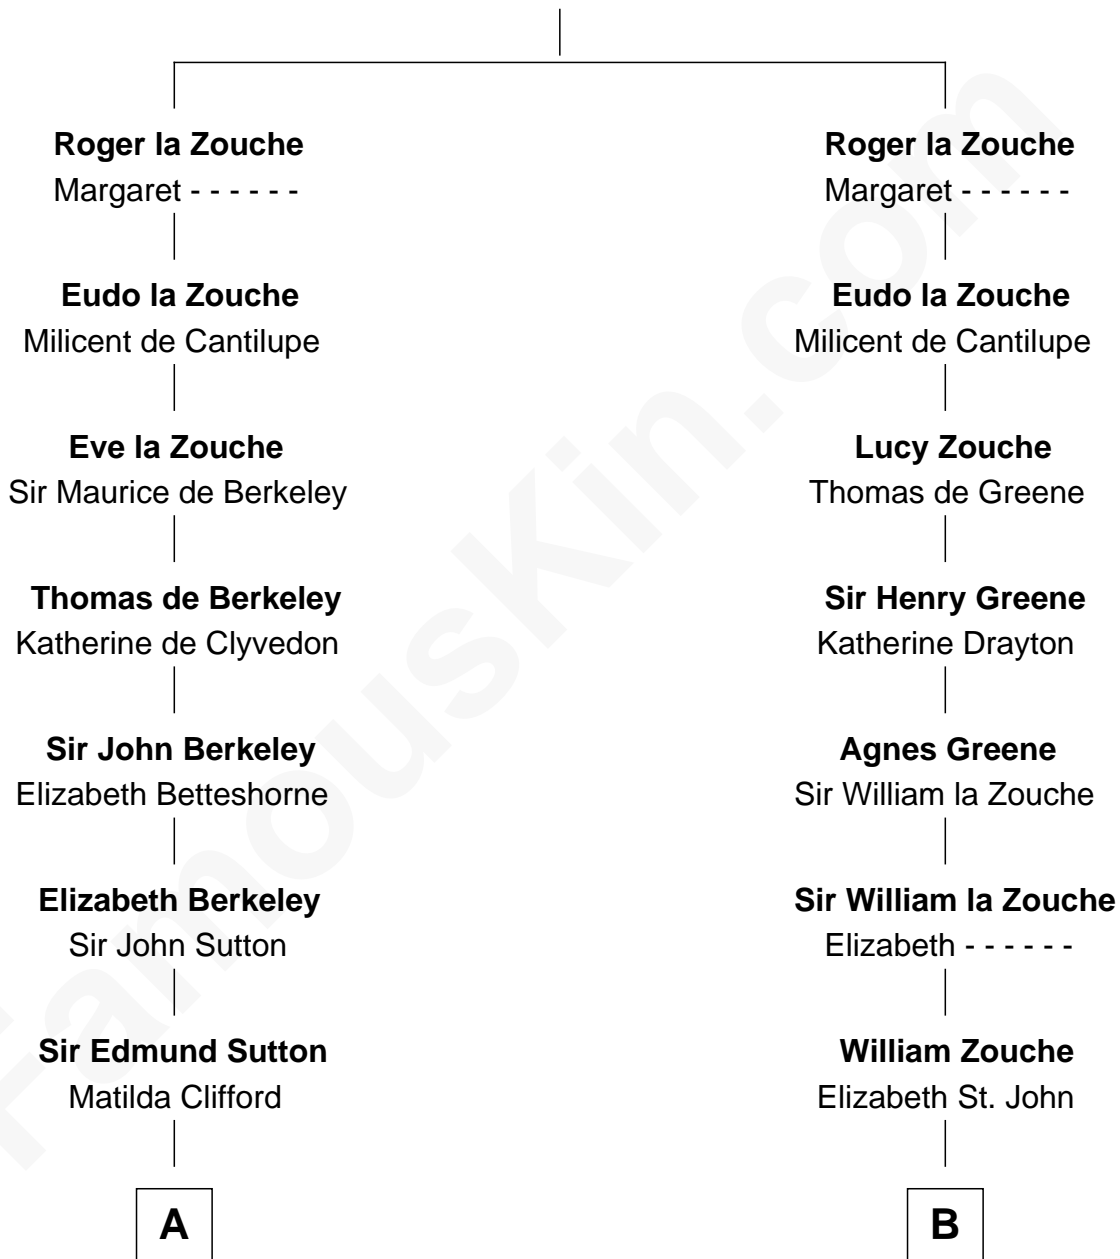

FamousKin.com

Relationship Chart of

Sir Winston Churchill

Prime Minister of the United Kingdom

12th cousin 8 times removed of

Robert Catesby

Leader of Gunpowder Plot

Alan la Zouche

Alice de Belmeis

C

—
Jane Stewart

Sir George Spencer-Churchill

—
Sir John Winston Spencer-Churchill

Frances Anne Emily Vane

—
Randolph Henry Spencer-Churchill

Jeanette Jerome