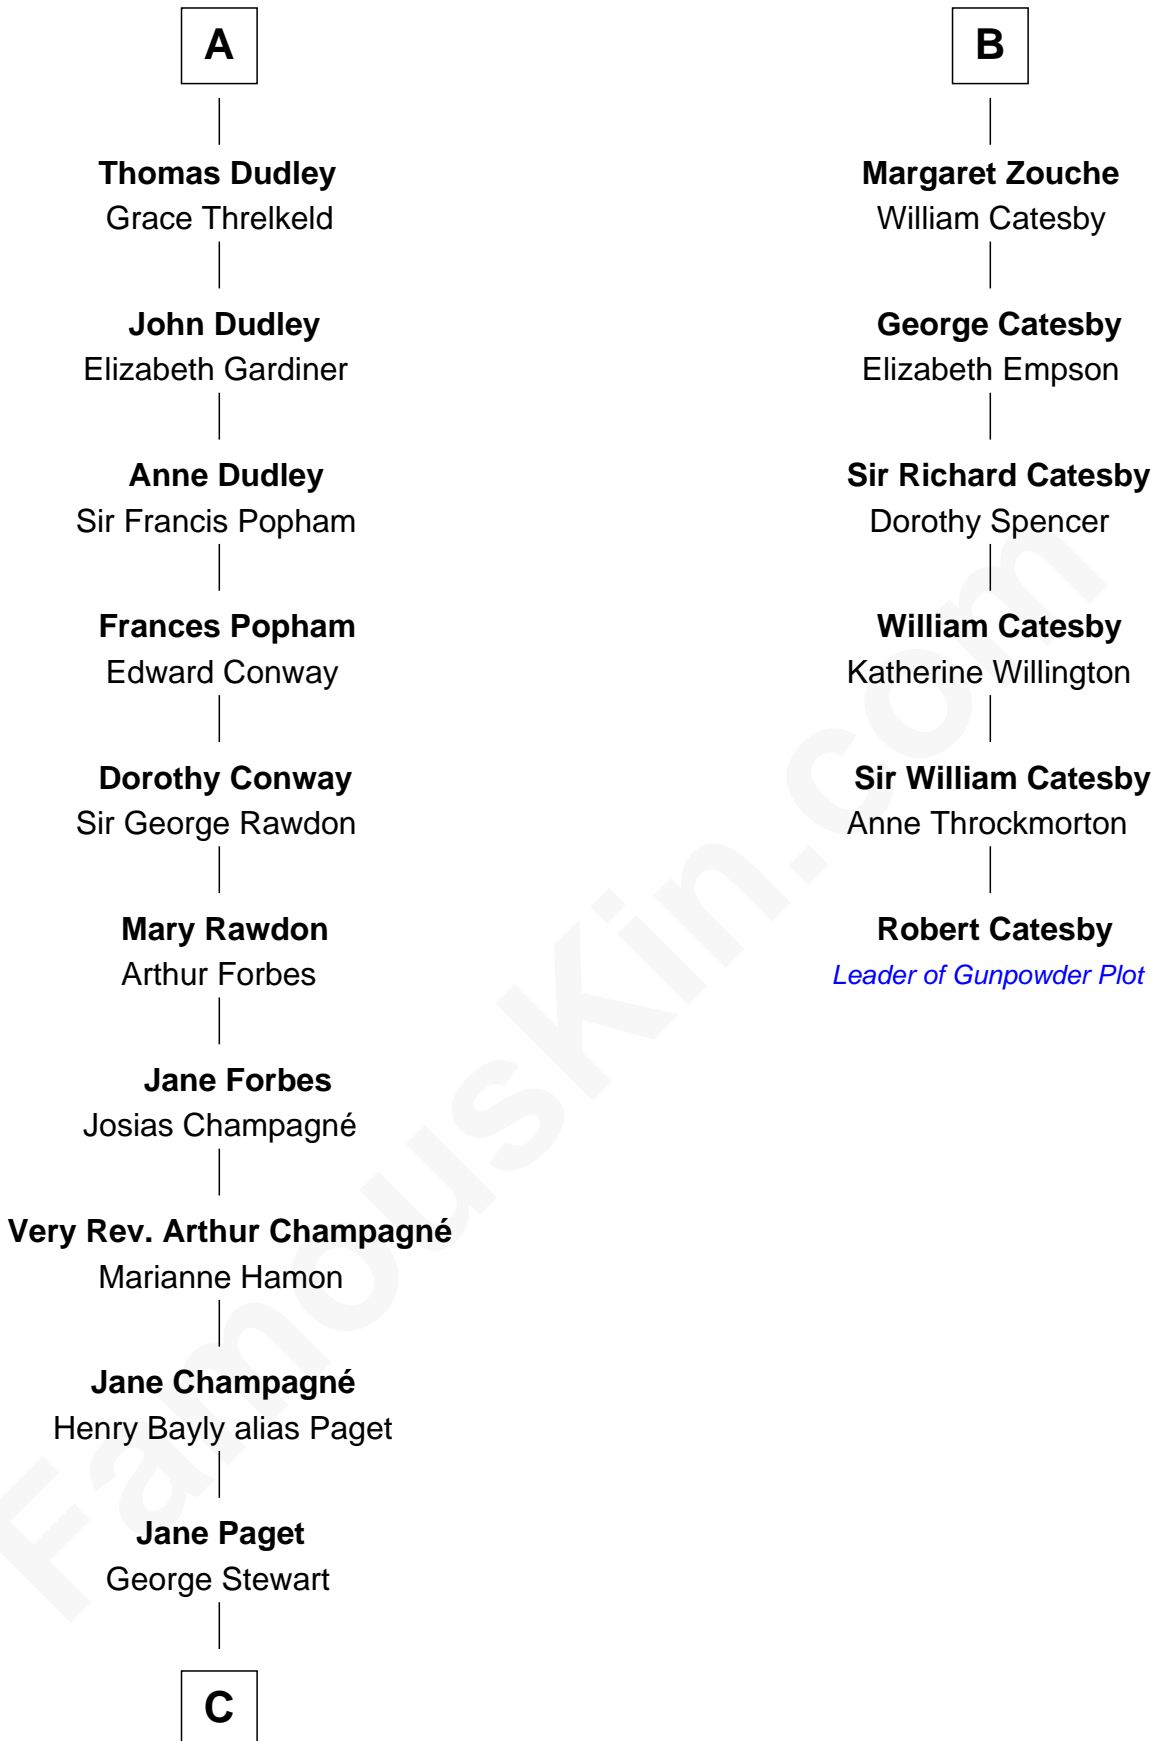

FamousKin.com

Relationship Chart of

Sir Winston Churchill

Prime Minister of the United Kingdom

12th cousin 8 times removed of

Robert Catesby

Leader of Gunpowder Plot

Alan la Zouche

Alice de Belmeis

C

—
Jane Stewart

Sir George Spencer-Churchill

—
Sir John Winston Spencer-Churchill

Frances Anne Emily Vane

—
Randolph Henry Spencer-Churchill

Jeanette Jerome