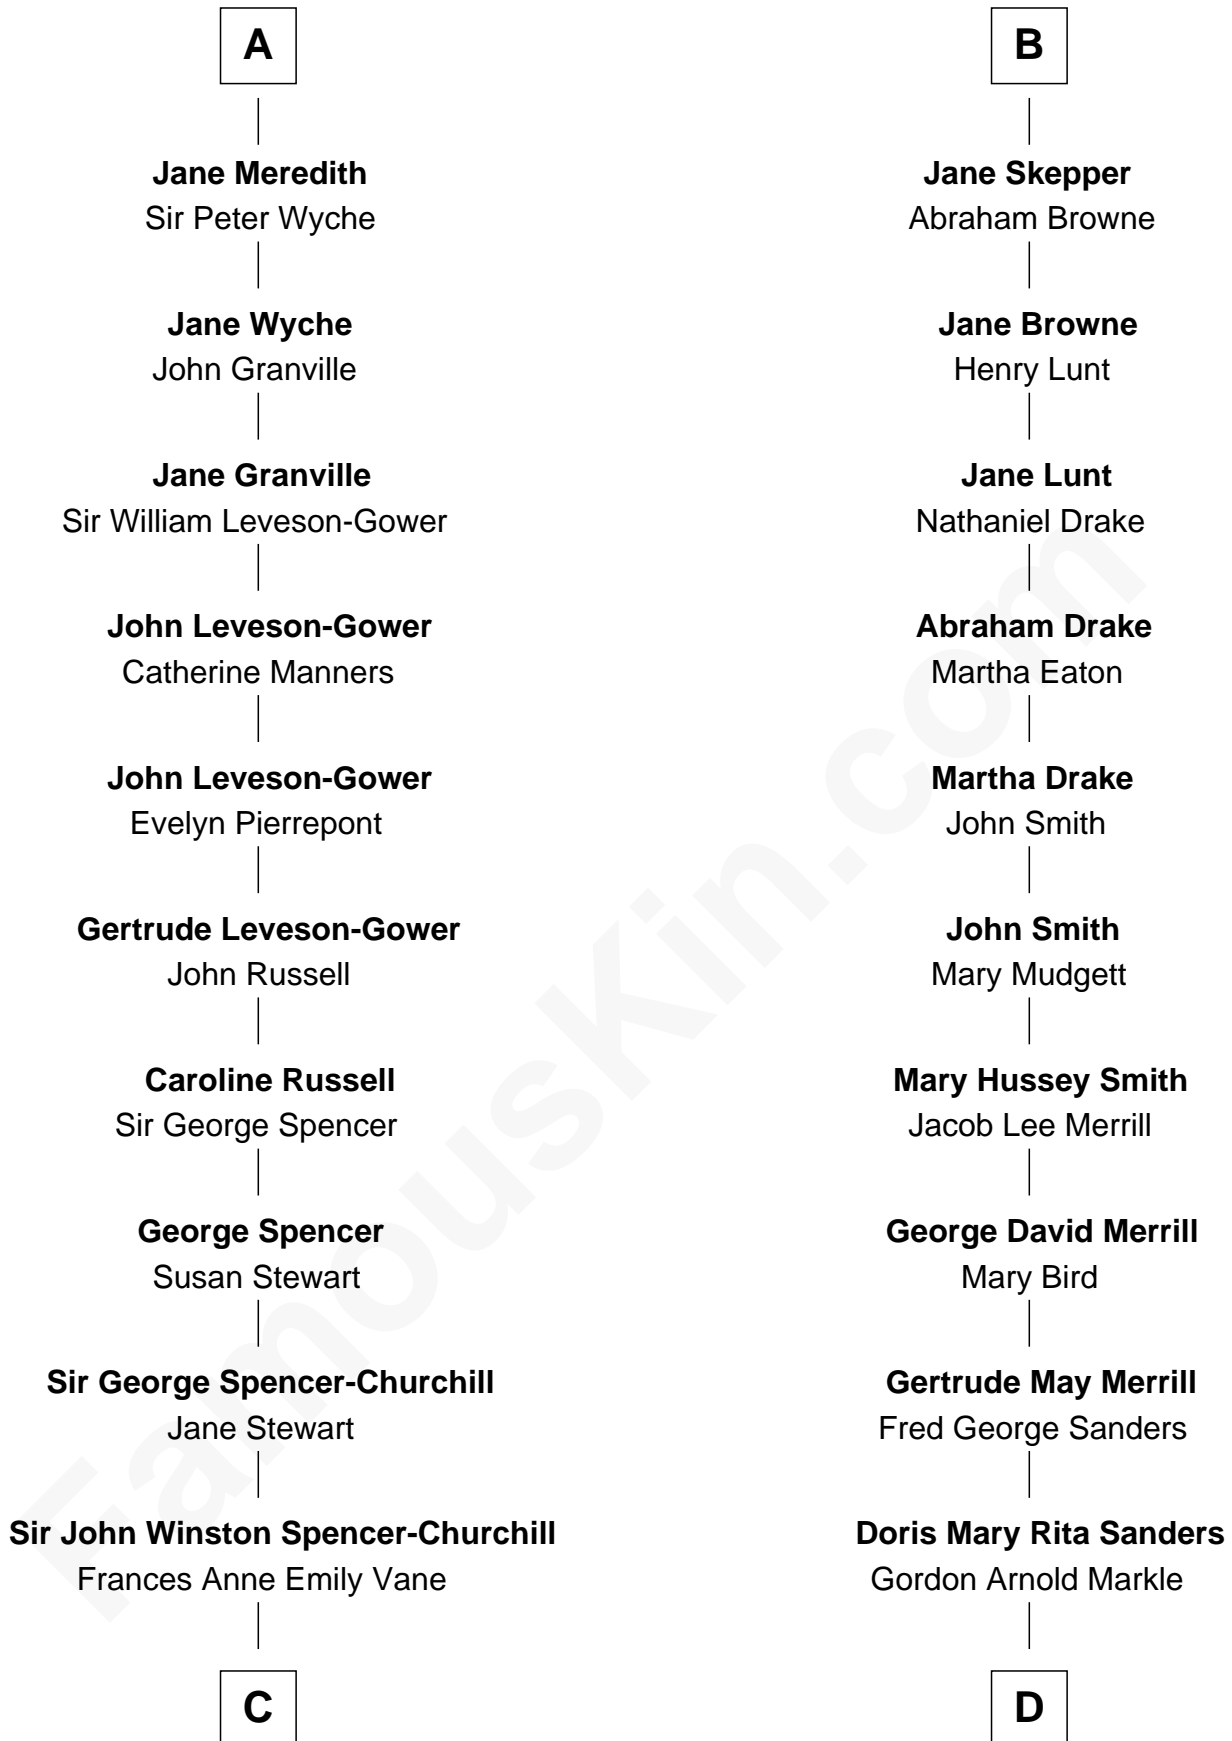

## Relationship Chart of

### Sir Winston Churchill

*Prime Minister of the United Kingdom*

18th cousin of

### Meghan Markle

*Duchess of Sussex, TV Actress*

**Thomas Morley**  
Isabel de la Pole

**C**

**Randolph Henry Spencer-Churchill**

Jeanette Jerome

**Sir Winston Churchill**

*Prime Minister of the United Kingdom*