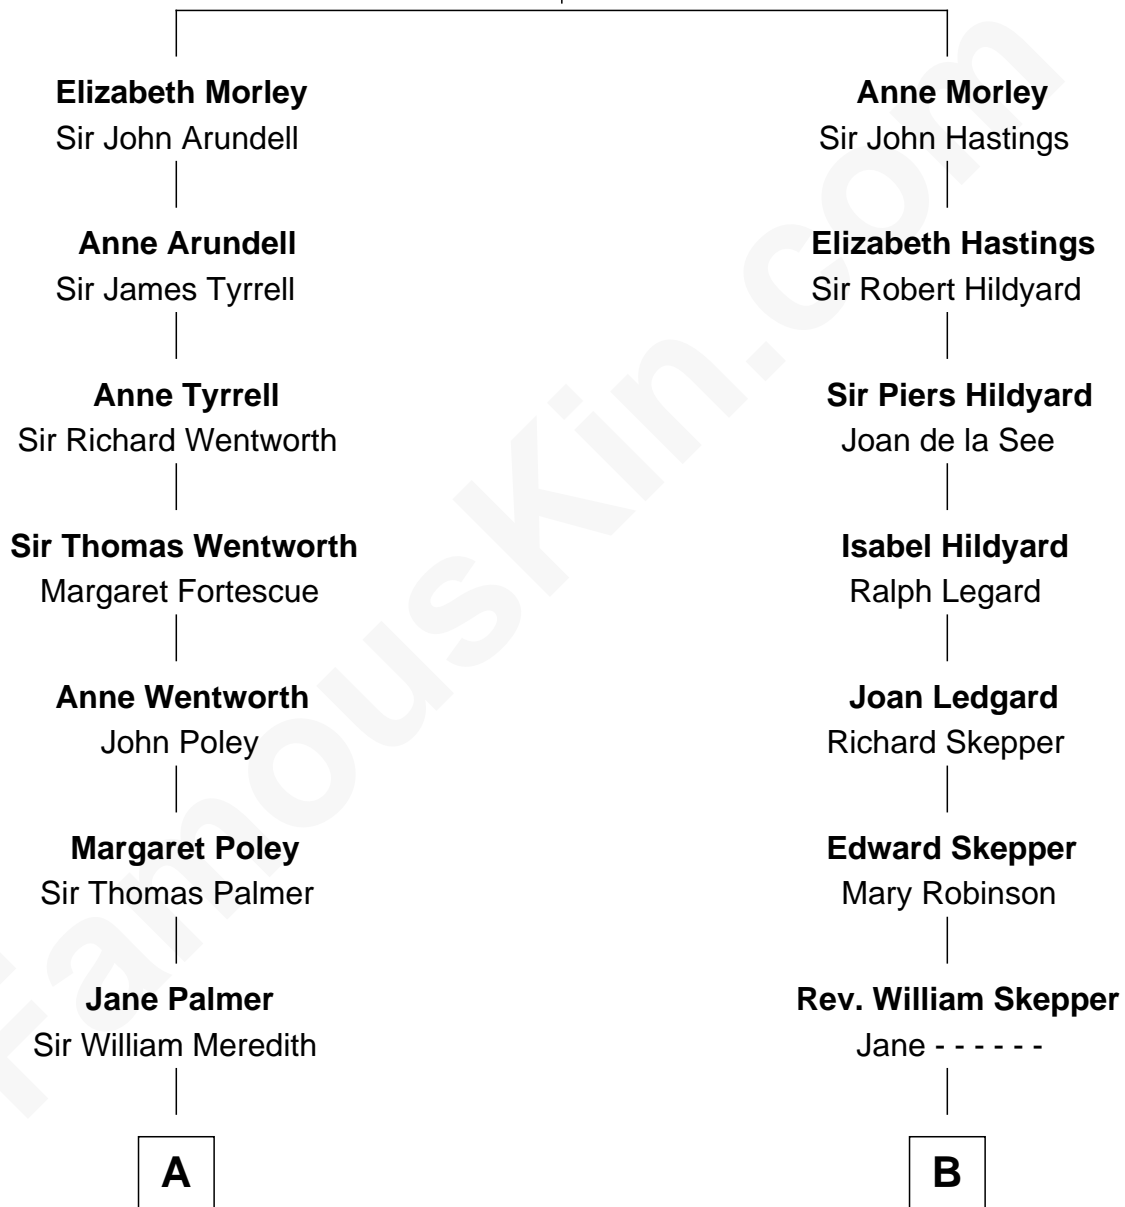

## Relationship Chart of

### Sir Winston Churchill

*Prime Minister of the United Kingdom*

18th cousin of

### Meghan Markle

*Duchess of Sussex, TV Actress*

**Thomas Morley**  
Isabel de la Pole

**C**

**Randolph Henry Spencer-Churchill**

Jeanette Jerome

**Sir Winston Churchill**

*Prime Minister of the United Kingdom*