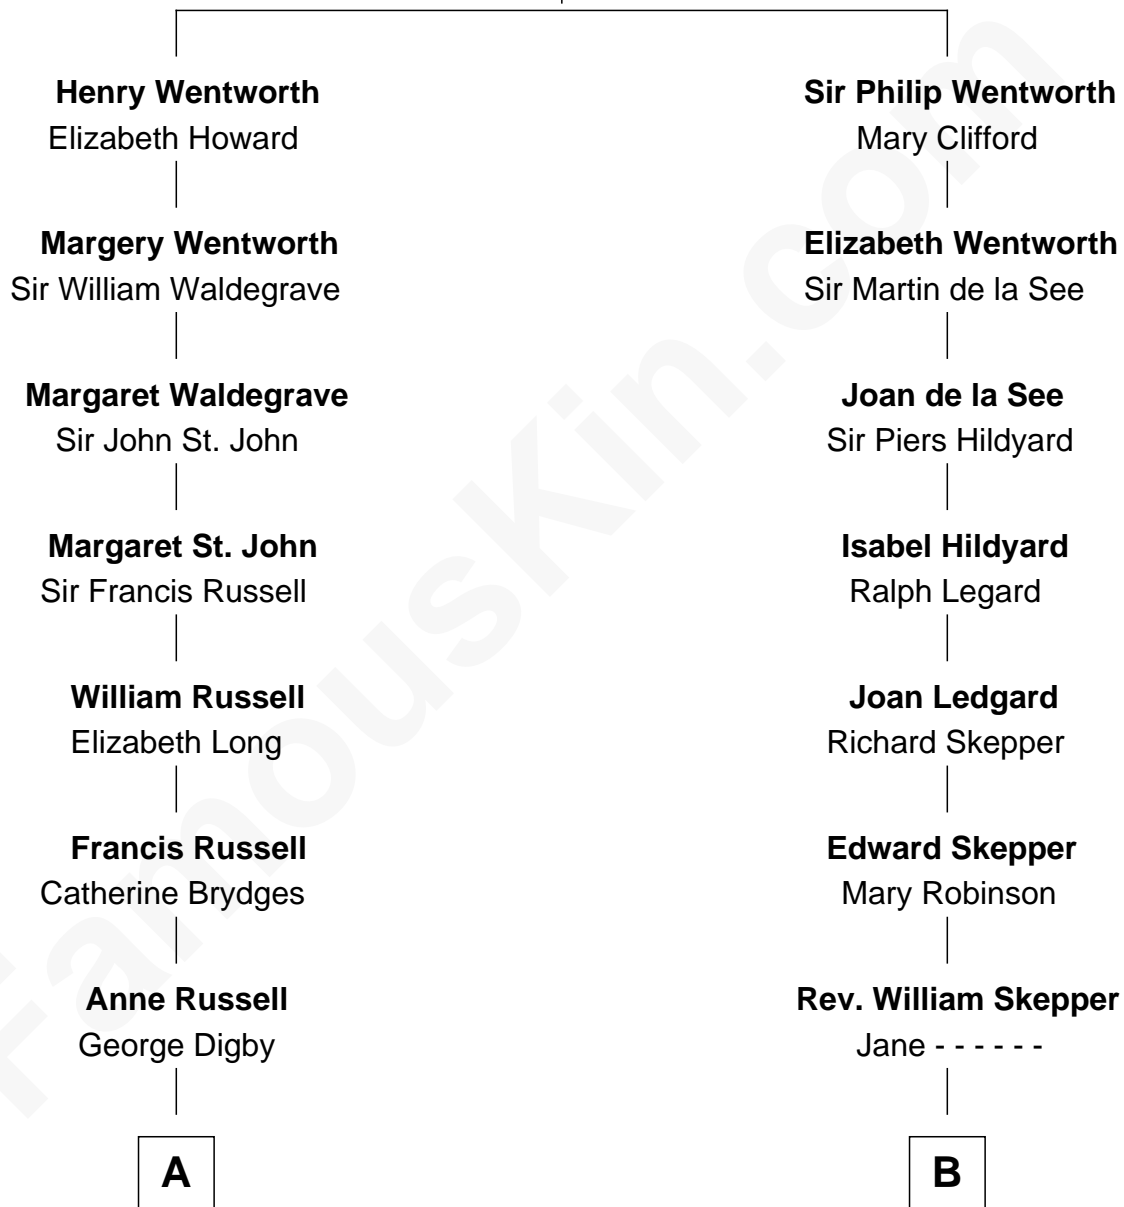

FamousKin.com

Relationship Chart of

Sir Winston Churchill

Prime Minister of the United Kingdom

15th cousin 3 times removed of

Meghan Markle

Duchess of Sussex, TV Actress

Sir Roger Wentworth

Margery Despencer

C

Thomas Wayne Markle

Doria Loyce Ragland

Meghan Markle

Duchess of Sussex, TV Actress

FamousKin.com