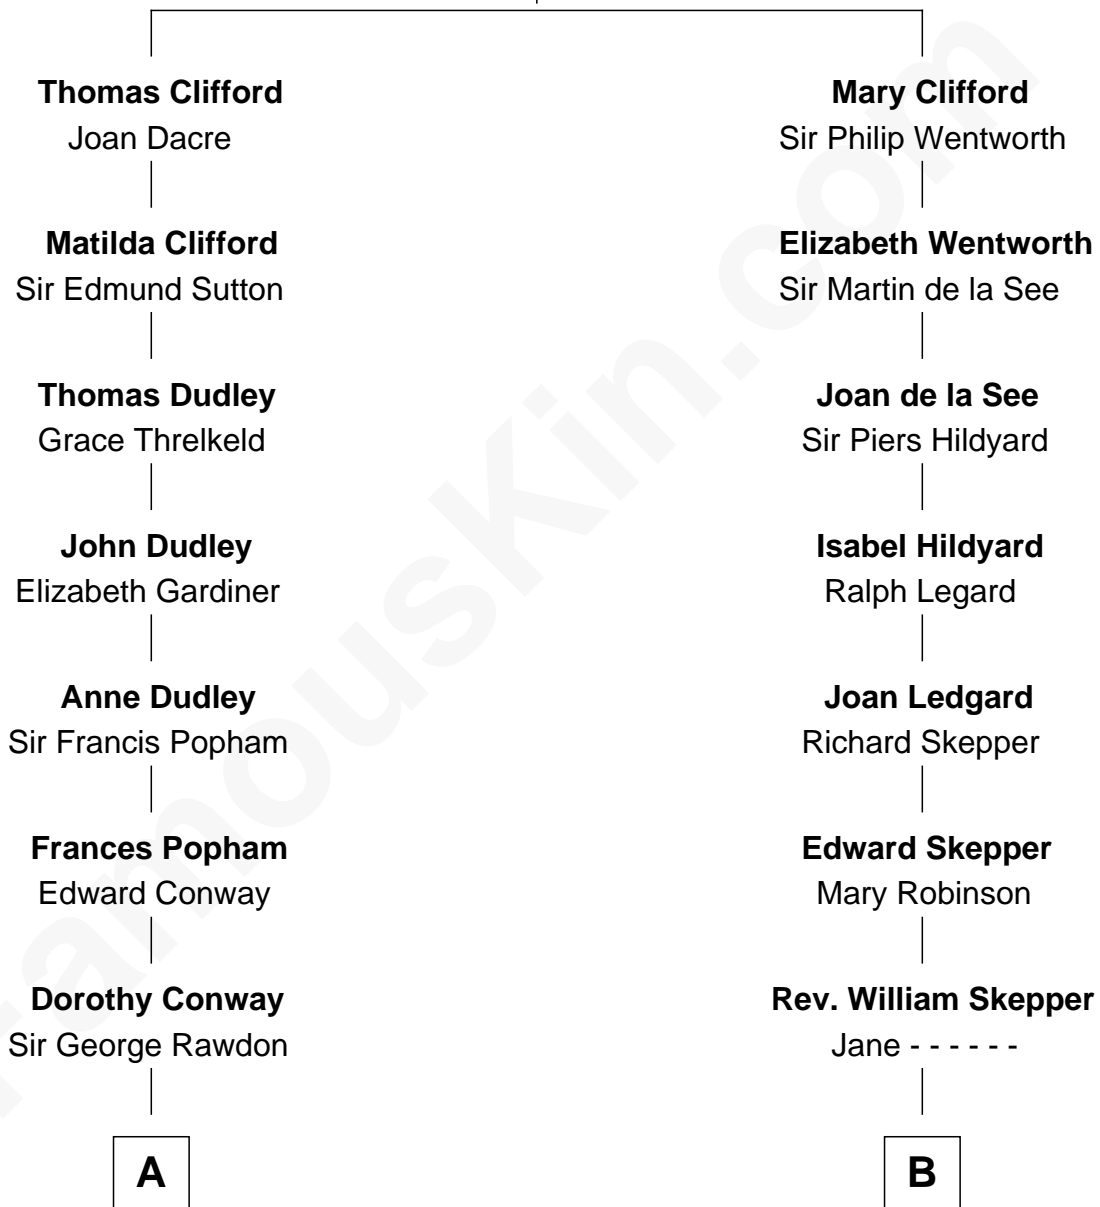

FamousKin.com

Relationship Chart of

Sir Winston Churchill

Prime Minister of the United Kingdom

15th cousin 3 times removed of

Meghan Markle

Duchess of Sussex, TV Actress

Sir John Clifford

Elizabeth Percy

C

Thomas Wayne Markle
Doria Loyce Ragland

Meghan Markle
Duchess of Sussex, TV Actress

FamousKin.com