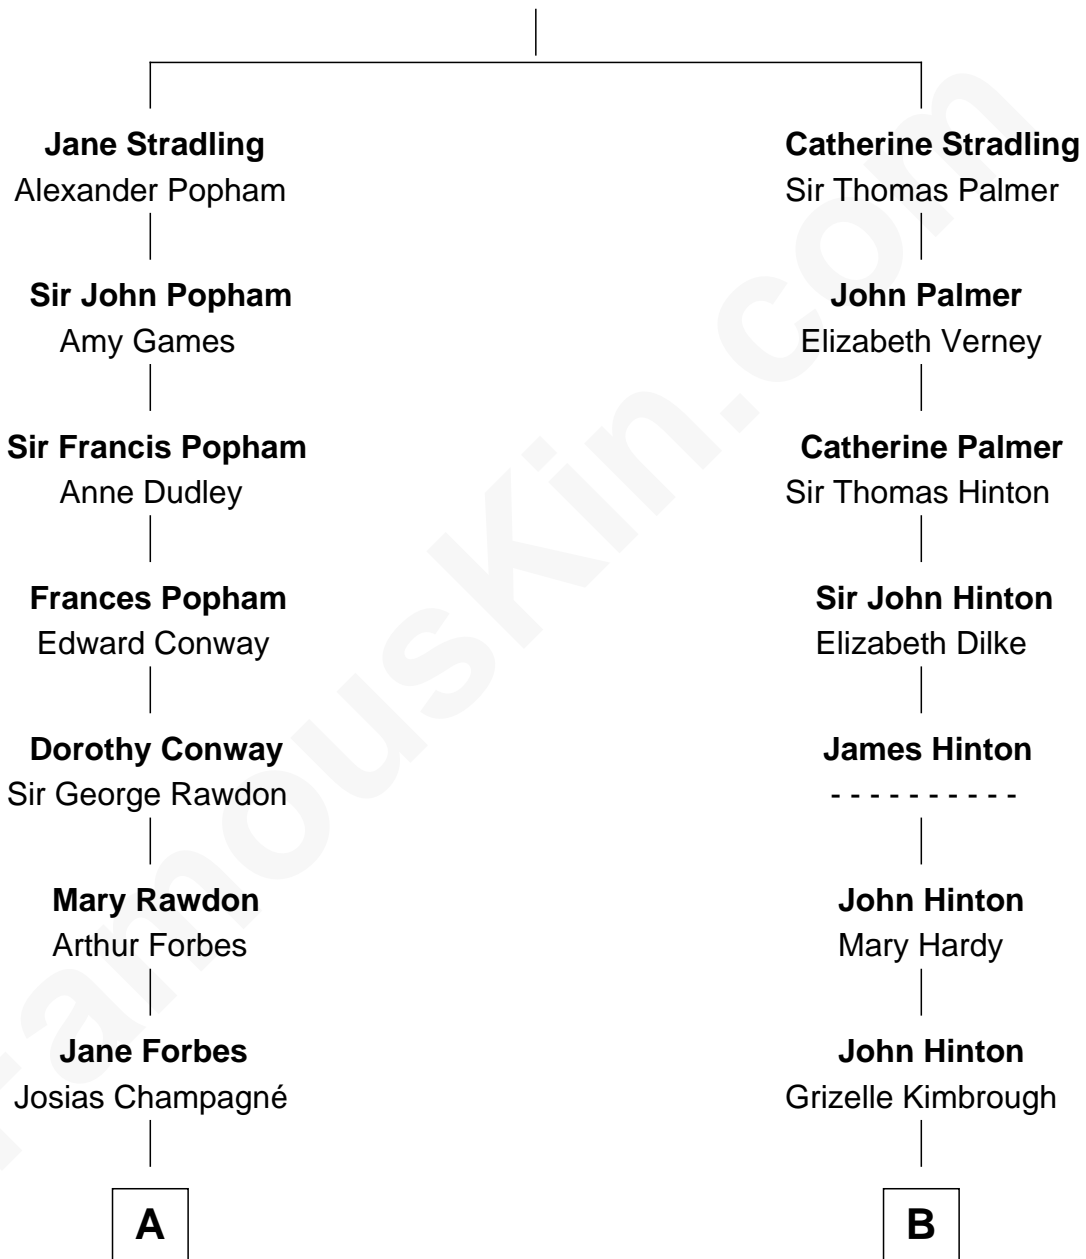

## Relationship Chart of

### Sir Winston Churchill

*Prime Minister of the United Kingdom*

13th cousin of

**Harper Lee**

*Author of To Kill a Mockingbird*

**Sir Edward Stradling**

Elizabeth Arundell

**A**