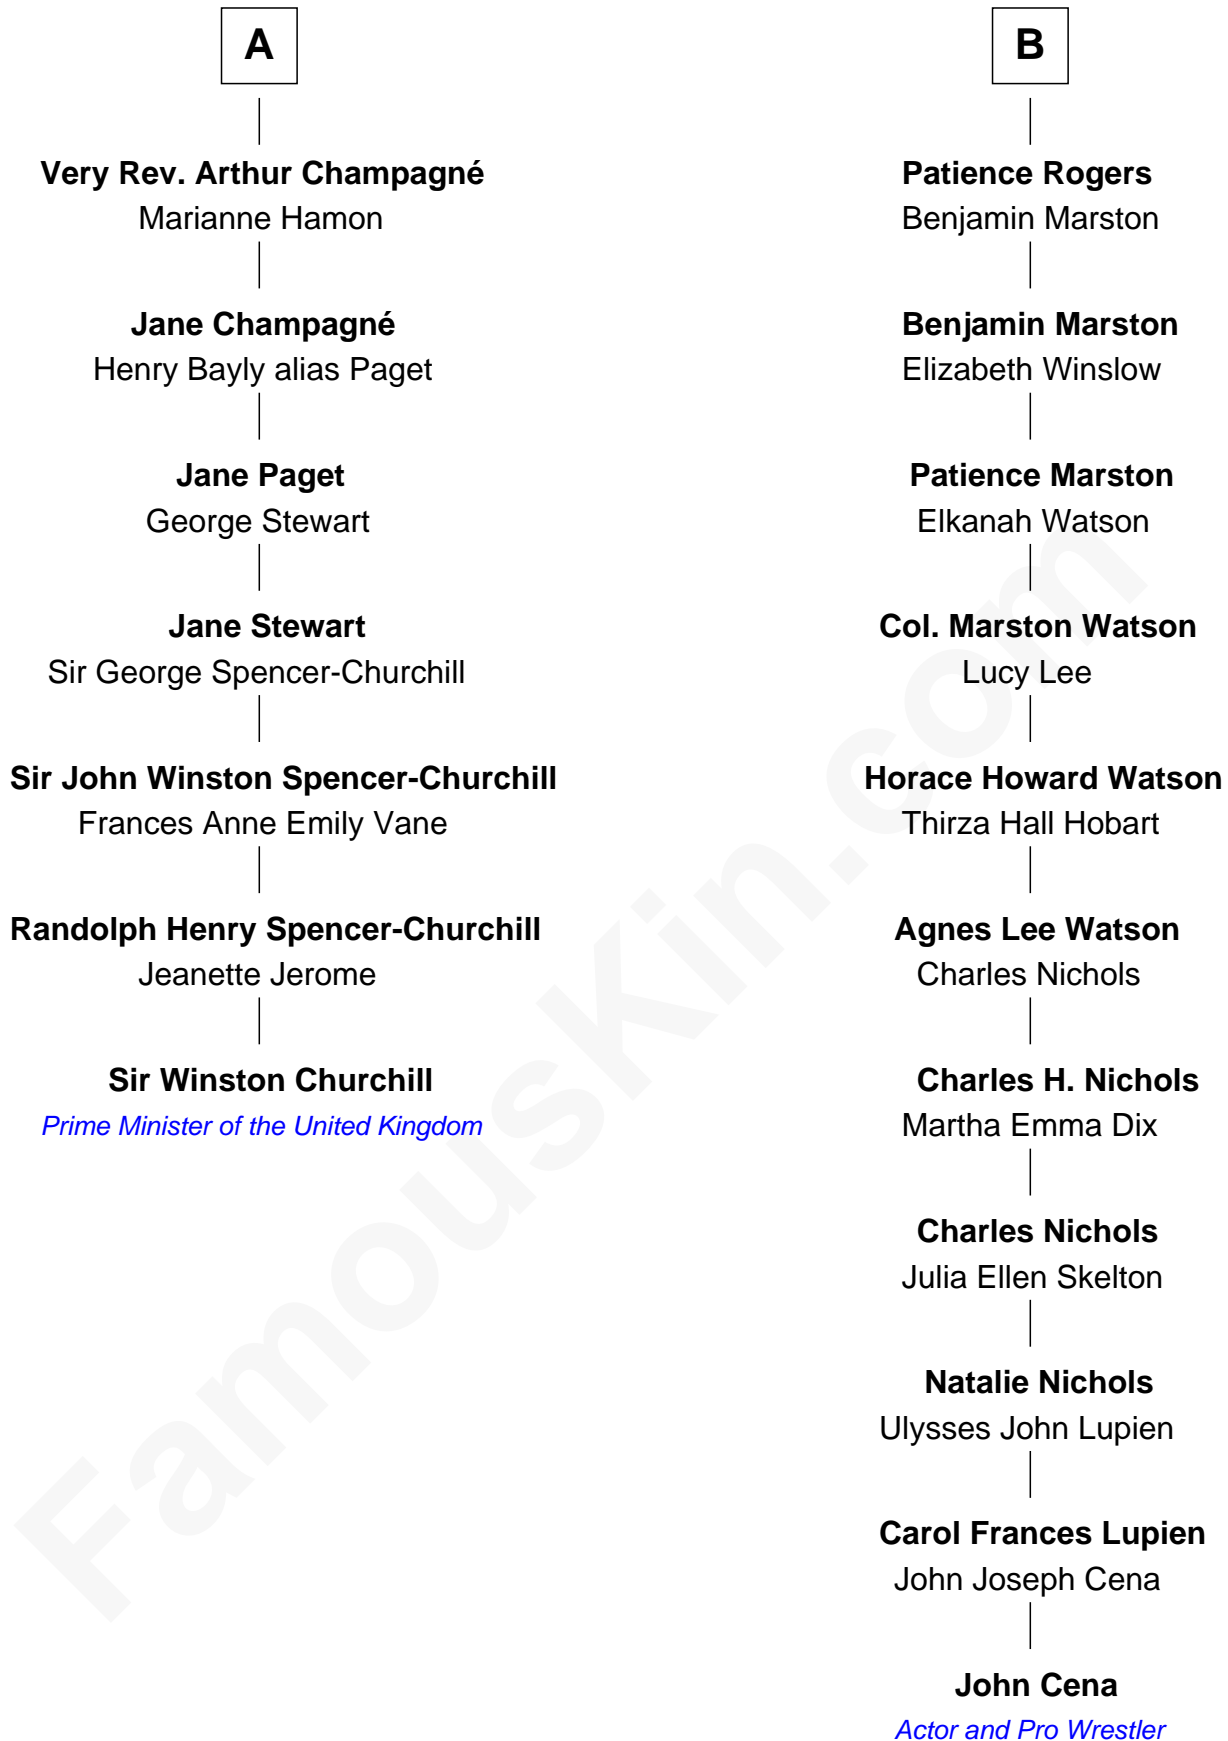

John Cena photo by [Edward Joseph Hersom II](#)