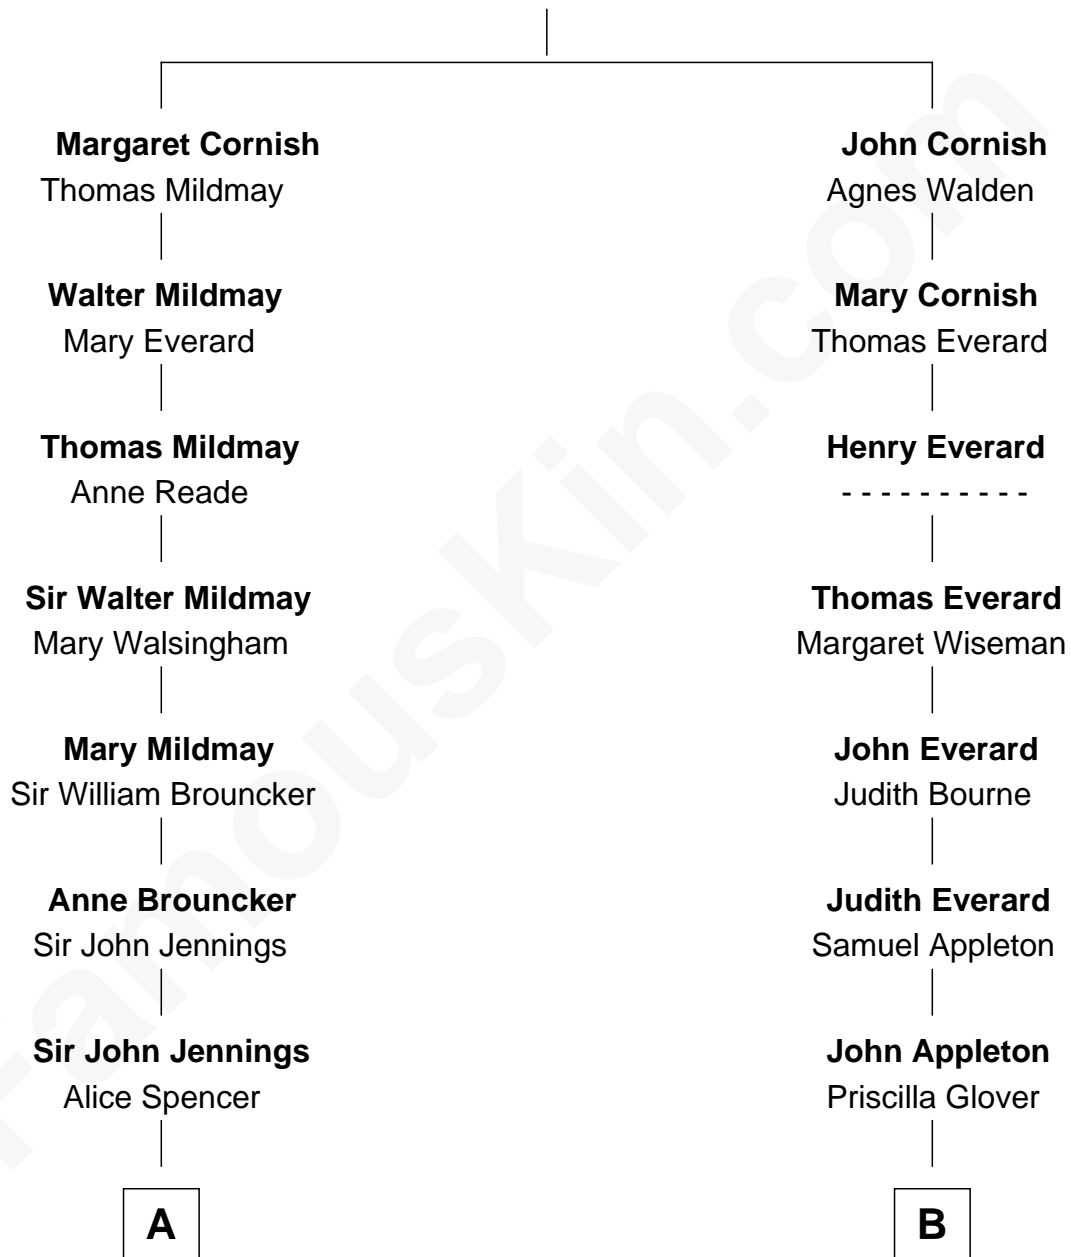

FamousKin.com

Relationship Chart of

Sir Winston Churchill

Prime Minister of the United Kingdom

16th cousin 2 times removed of

John Cena

Movie Actor and WWE Pro Wrestler

John Cornish

A

Richard Jennings
Frances Thornhurst

Sarah Jennings
John Churchill

Anne Churchill
Sir Charles Spencer

Sir Charles Spencer
Elizabeth Trevor

Sir George Spencer
Caroline Russell

George Spencer
Susan Stewart

Sir George Spencer-Churchill
Jane Stewart