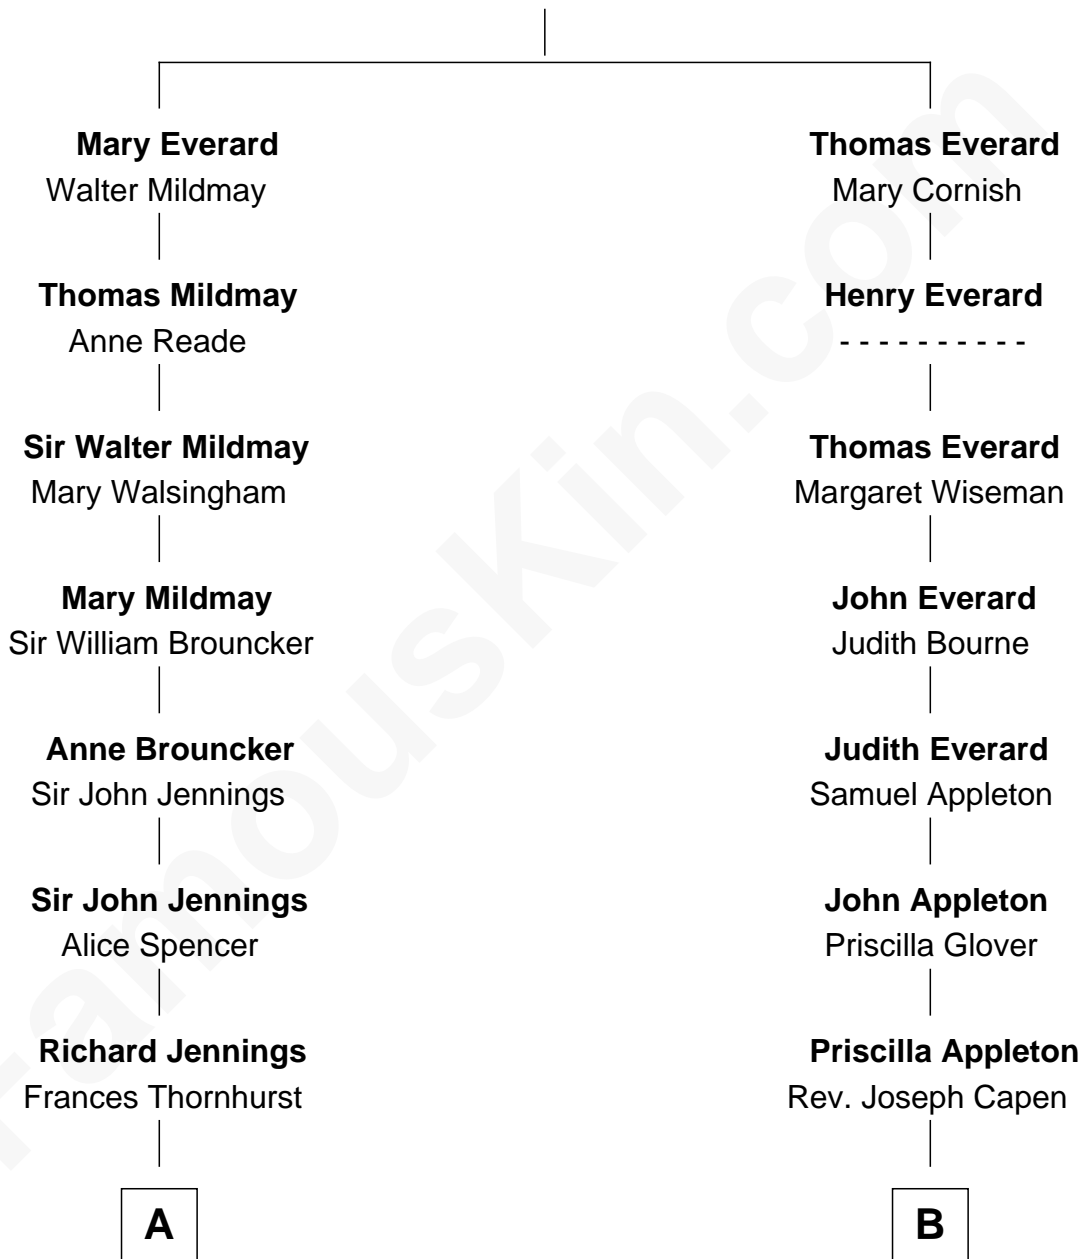

FamousKin.com

Relationship Chart of

Sir Winston Churchill

Prime Minister of the United Kingdom

15th cousin 2 times removed of

John Cena

Movie Actor and WWE Pro Wrestler

John Everard