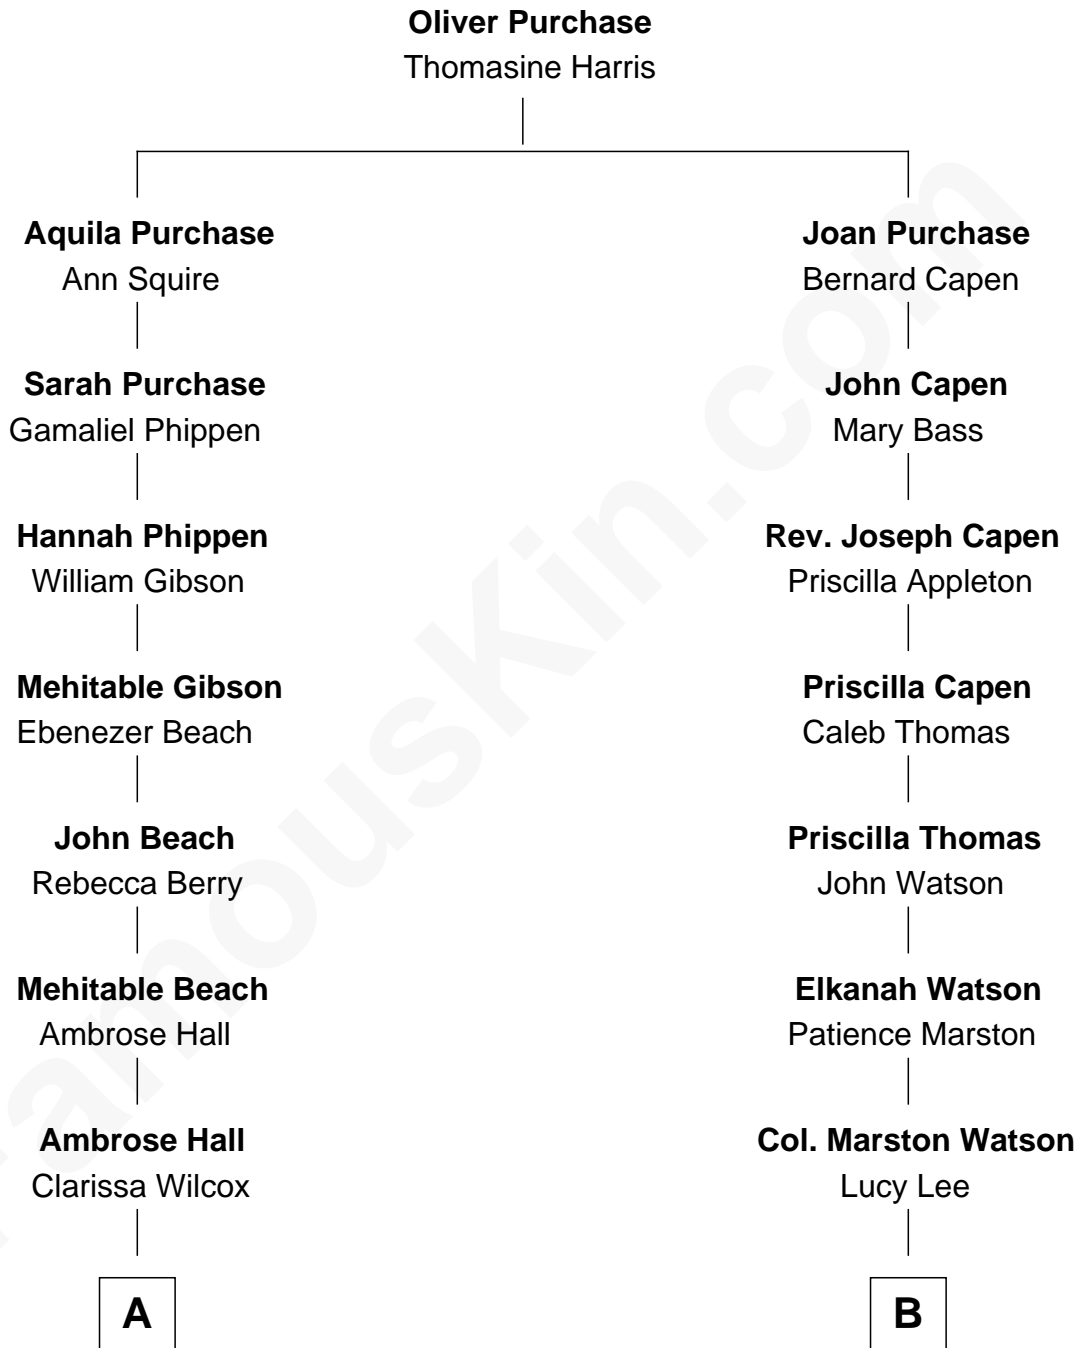

FamousKin.com

Relationship Chart of

Sir Winston Churchill

Prime Minister of the United Kingdom

9th cousin 4 times removed of

John Cena

Movie Actor and WWE Pro Wrestler

A

Clarissa Hall

Leonard Walter Jerome

Jeanette Jerome

Randolph Henry Spencer-Churchill

Sir Winston Churchill

Prime Minister of the United Kingdom

B

Horace Howard Watson

Thirza Hall Hobart

Agnes Lee Watson

Charles Nichols

Charles H. Nichols

Martha Emma Dix

Charles Nichols

Julia Ellen Skelton

Natalie Nichols