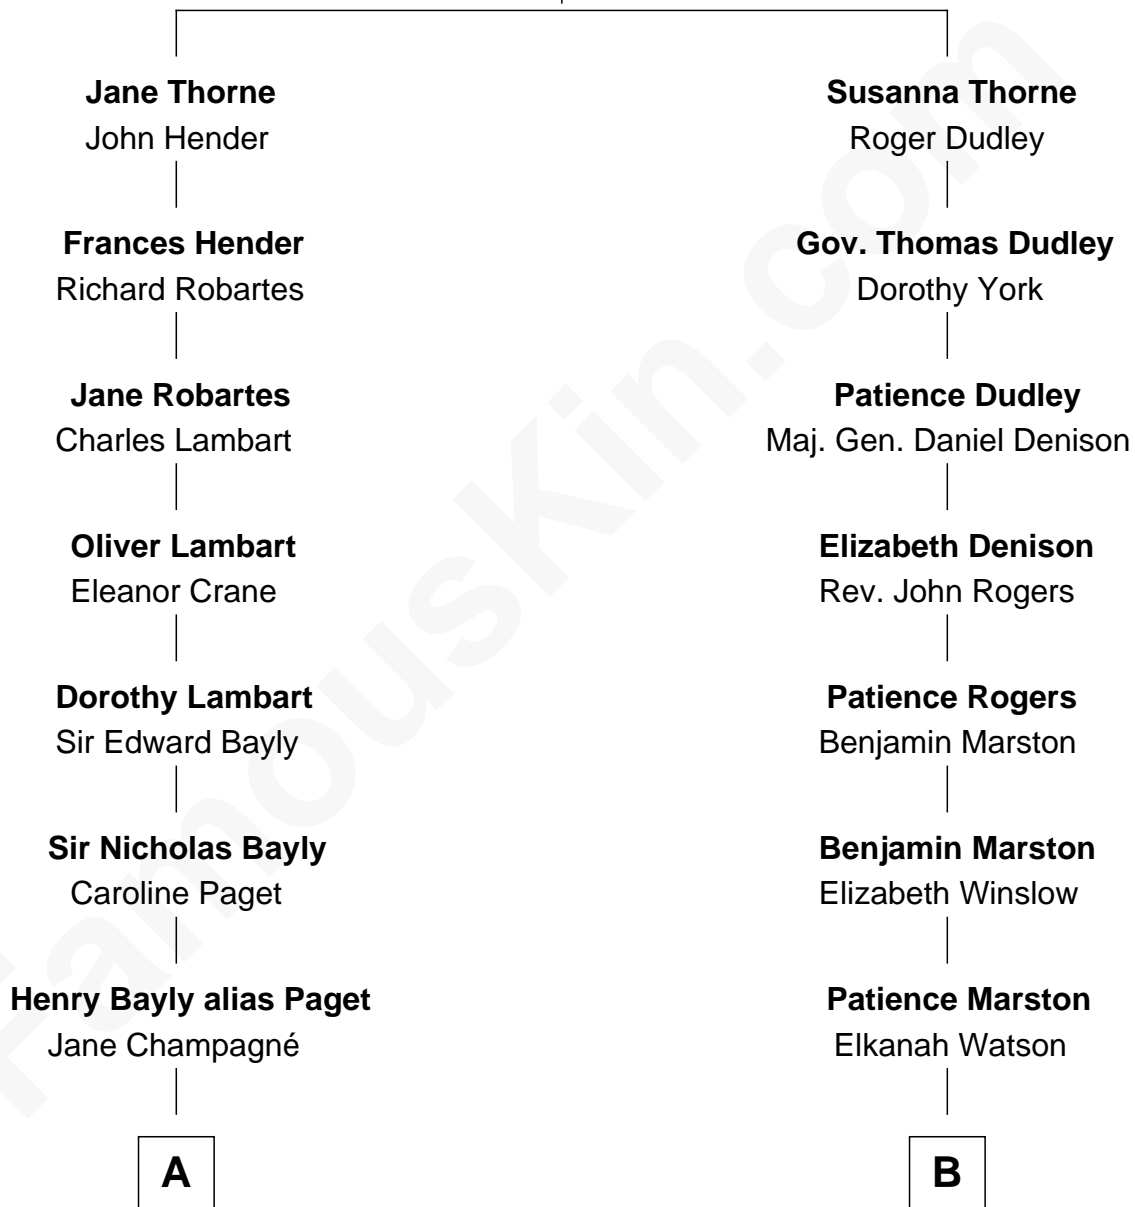

FamousKin.com

Relationship Chart of

Sir Winston Churchill

Prime Minister of the United Kingdom

11th cousin 3 times removed of

John Cena

Movie Actor and WWE Pro Wrestler

Thomas Thorne

Mary Purefoy

A

Jane Paget
George Stewart

Jane Stewart
Sir George Spencer-Churchill

Sir John Winston Spencer-Churchill
Frances Anne Emily Vane

Randolph Henry Spencer-Churchill
Jeanette Jerome

Sir Winston Churchill
Prime Minister of the United Kingdom

B

Col. Marston Watson
Lucy Lee

Horace Howard Watson
Thirza Hall Hobart

Agnes Lee Watson
Charles Nichols

Charles H. Nichols
Martha Emma Dix

Charles Nichols
Julia Ellen Skelton

Natalie Nichols
Ulysses John Lupien