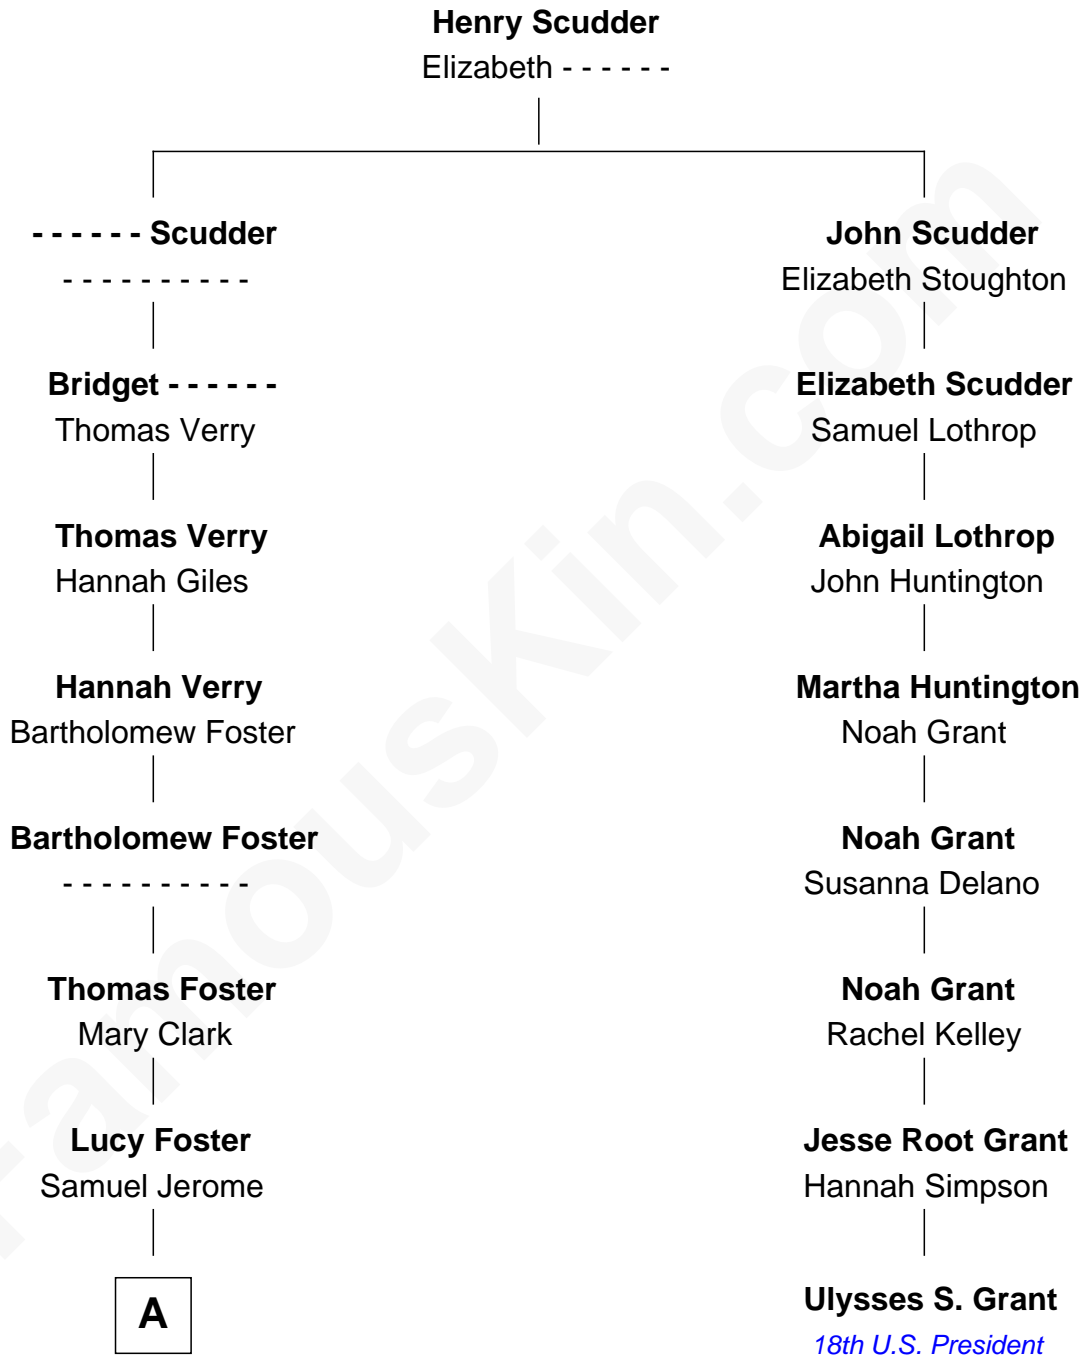

FamousKin.com

Relationship Chart of

Sir Winston Churchill

Prime Minister of the United Kingdom

7th cousin 4 times removed of

Ulysses S. Grant

18th U.S. President

A

—
Aaron Jerome

Elizabeth Ball

—
Isaac Jerome

Aurora Murray

—
Leonard Walter Jerome

Clarissa Hall

—
Jeanette Jerome

Randolph Henry Spencer-Churchill