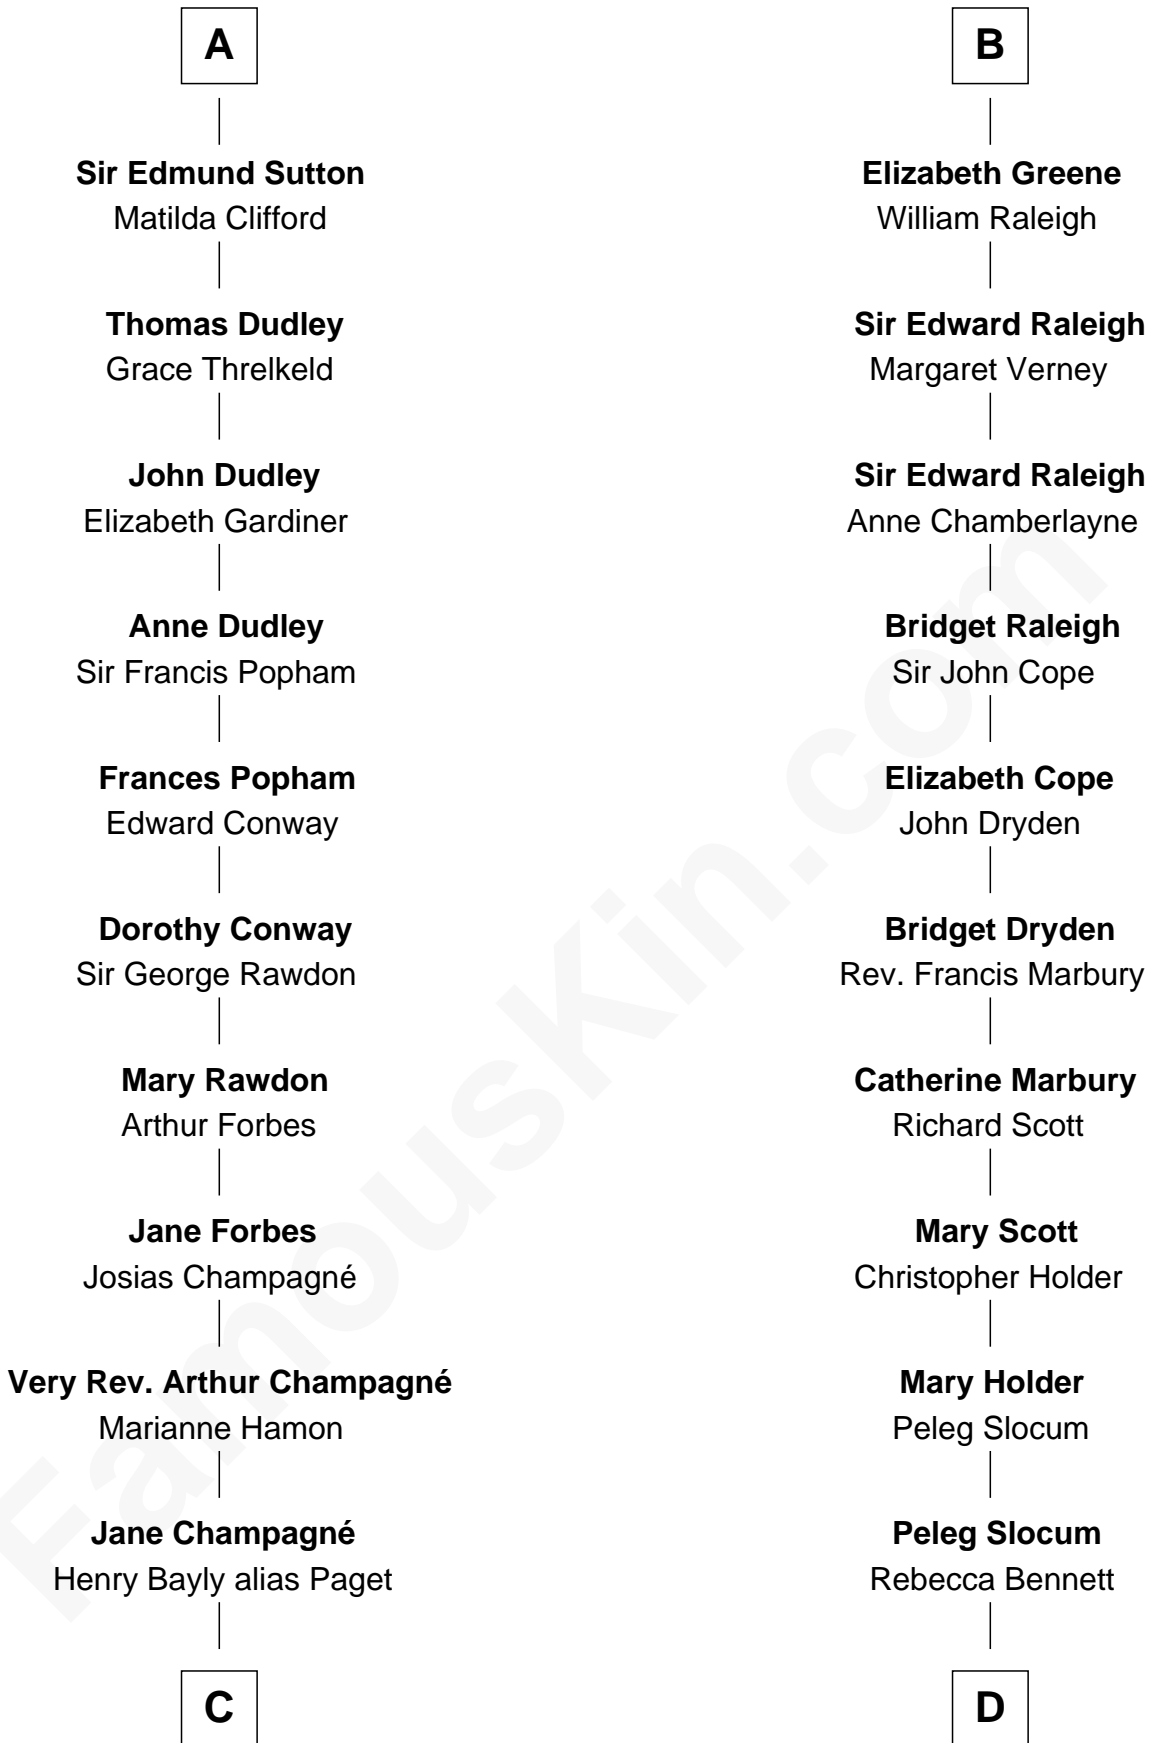

## Relationship Chart of

### Sir Winston Churchill

Prime Minister of the United Kingdom

21st cousin of

### Henry Clay Folger

Founder of Folger Shakespeare Library and Chairman of Standard Oil

**C**

**Jane Paget**  
George Stewart

**Jane Stewart**  
Sir George Spencer-Churchill

**Sir John Winston Spencer-Churchill**  
Frances Anne Emily Vane