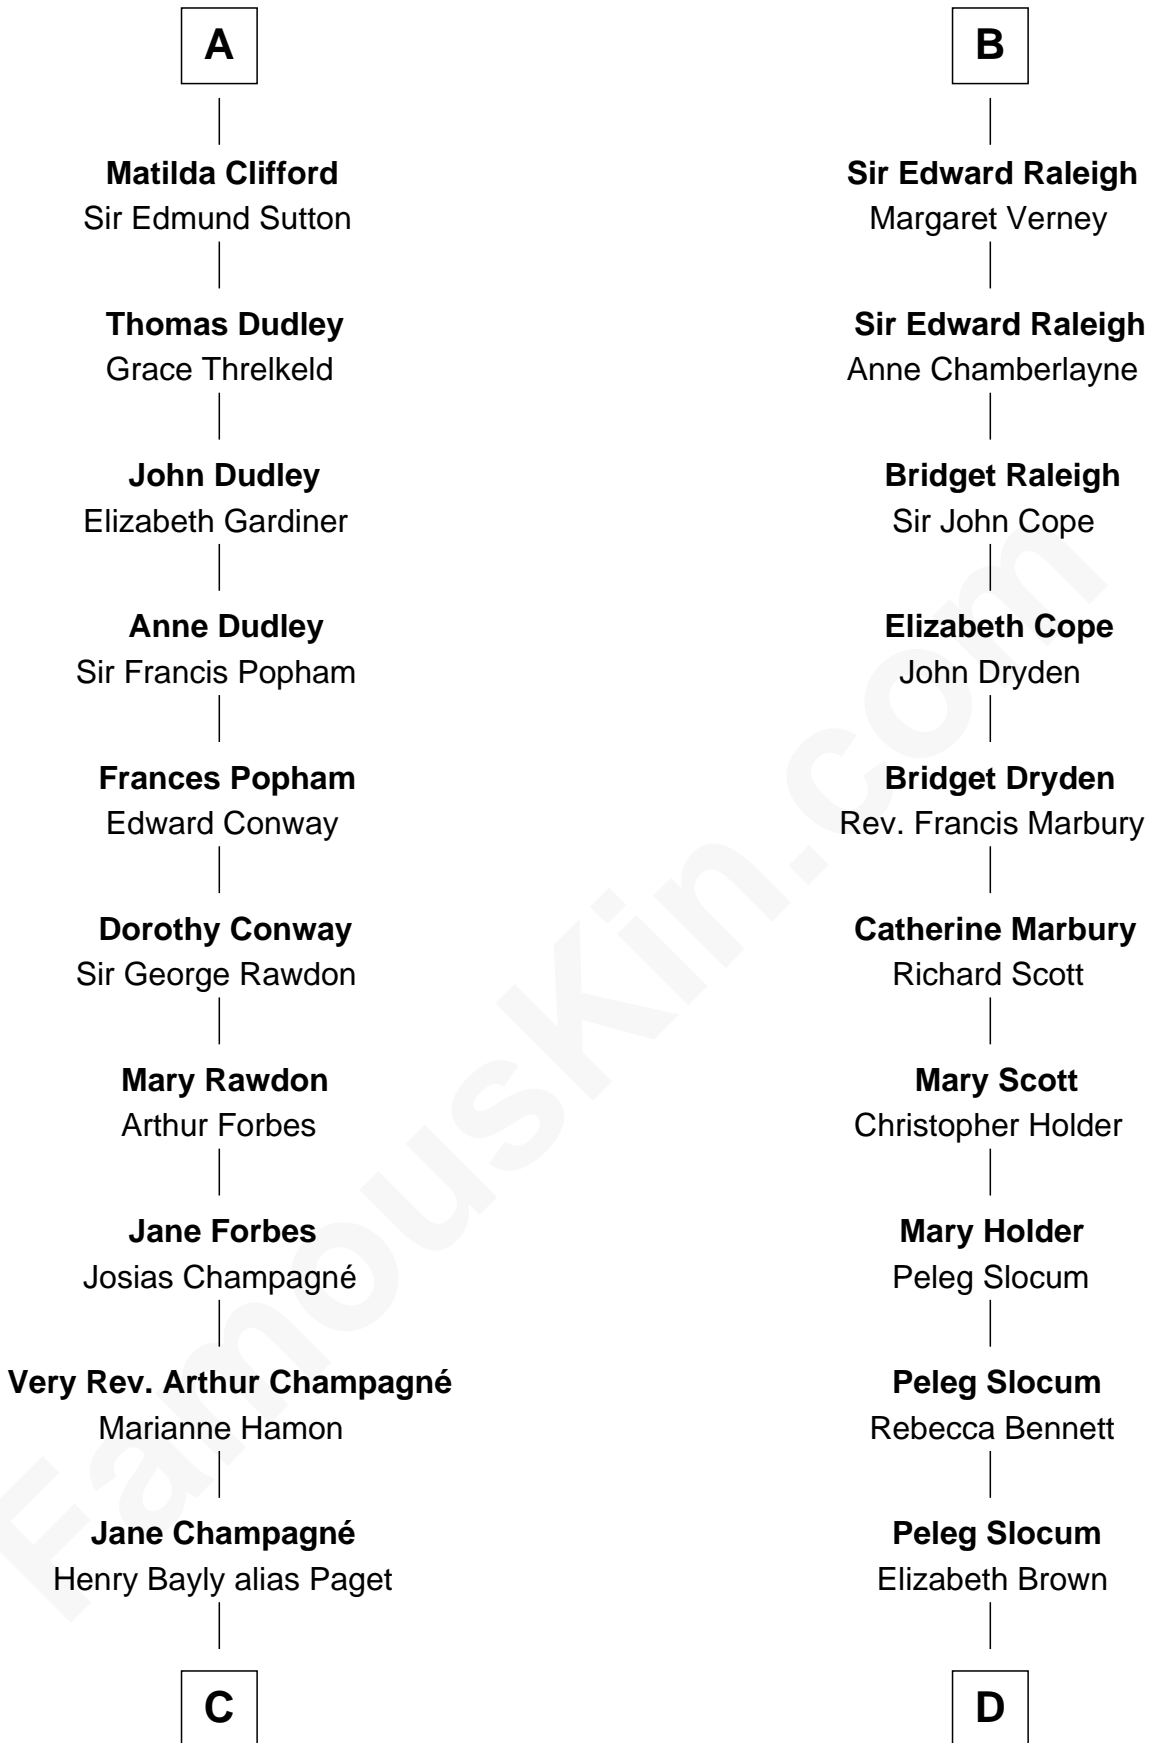

FamousKin.com

Relationship Chart of

Sir Winston Churchill

Prime Minister of the United Kingdom

20th cousin 1 time removed of

Henry Clay Folger

Founder of Folger Shakespeare Library and Chairman of Standard Oil

Ralph Basset
Margaret de Somery

C

Jane Paget
George Stewart

Jane Stewart
Sir George Spencer-Churchill

Sir John Winston Spencer-Churchill
Frances Anne Emily Vane

Randolph Henry Spencer-Churchill
Jeanette Jerome