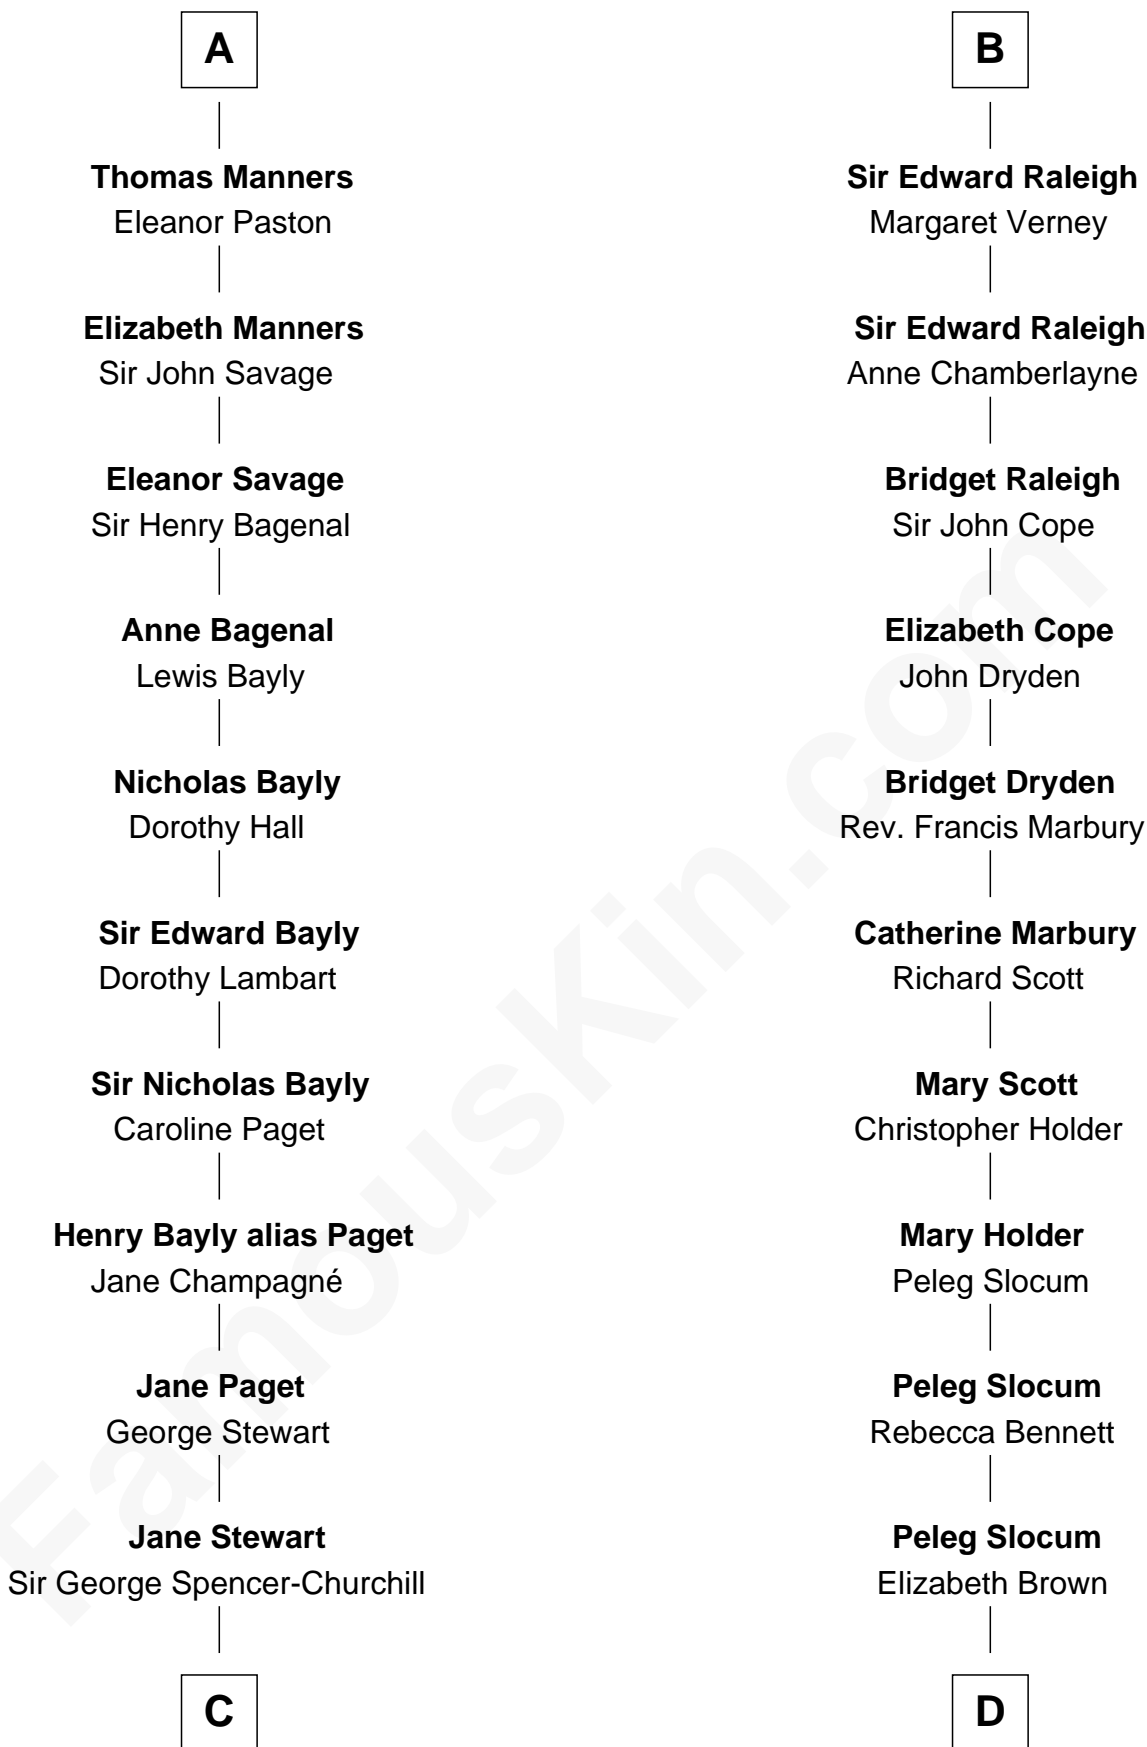

FamousKin.com

Relationship Chart of

Sir Winston Churchill

Prime Minister of the United Kingdom

19th cousin 1 time removed of

Henry Clay Folger

Founder of Folger Shakespeare Library and Chairman of Standard Oil

John de Ferrers

Robert de Ferrers

Margaret Despencer

Phillippa Ferrers

Sir Thomas Greene

Elizabeth Greene

William Raleigh

B

C

Sir John Winston Spencer-Churchill

Frances Anne Emily Vane

Randolph Henry Spencer-Churchill

Jeanette Jerome

Sir Winston Churchill

Prime Minister of the United Kingdom

D