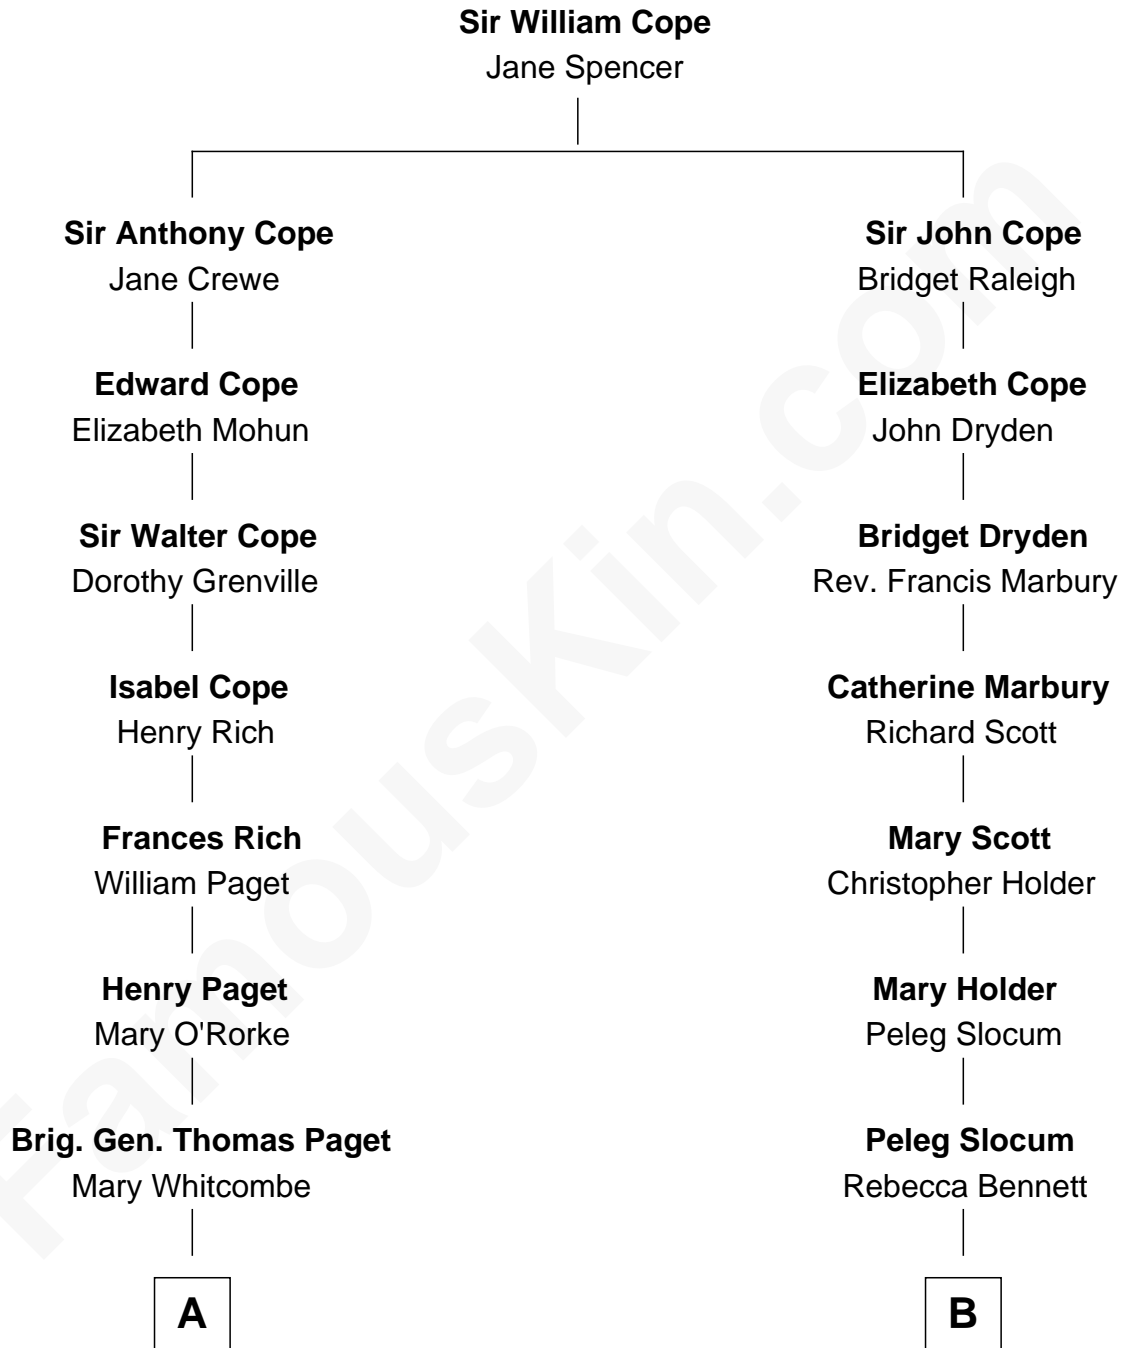

## Relationship Chart of

### Sir Winston Churchill

*Prime Minister of the United Kingdom*

**11th cousin 2 times removed of**

**Henry Clay Folger**

*Founder of Folger Shakespeare Library and Chairman of Standard Oil*

**A**

**Caroline Paget**  
Sir Nicholas Bayly