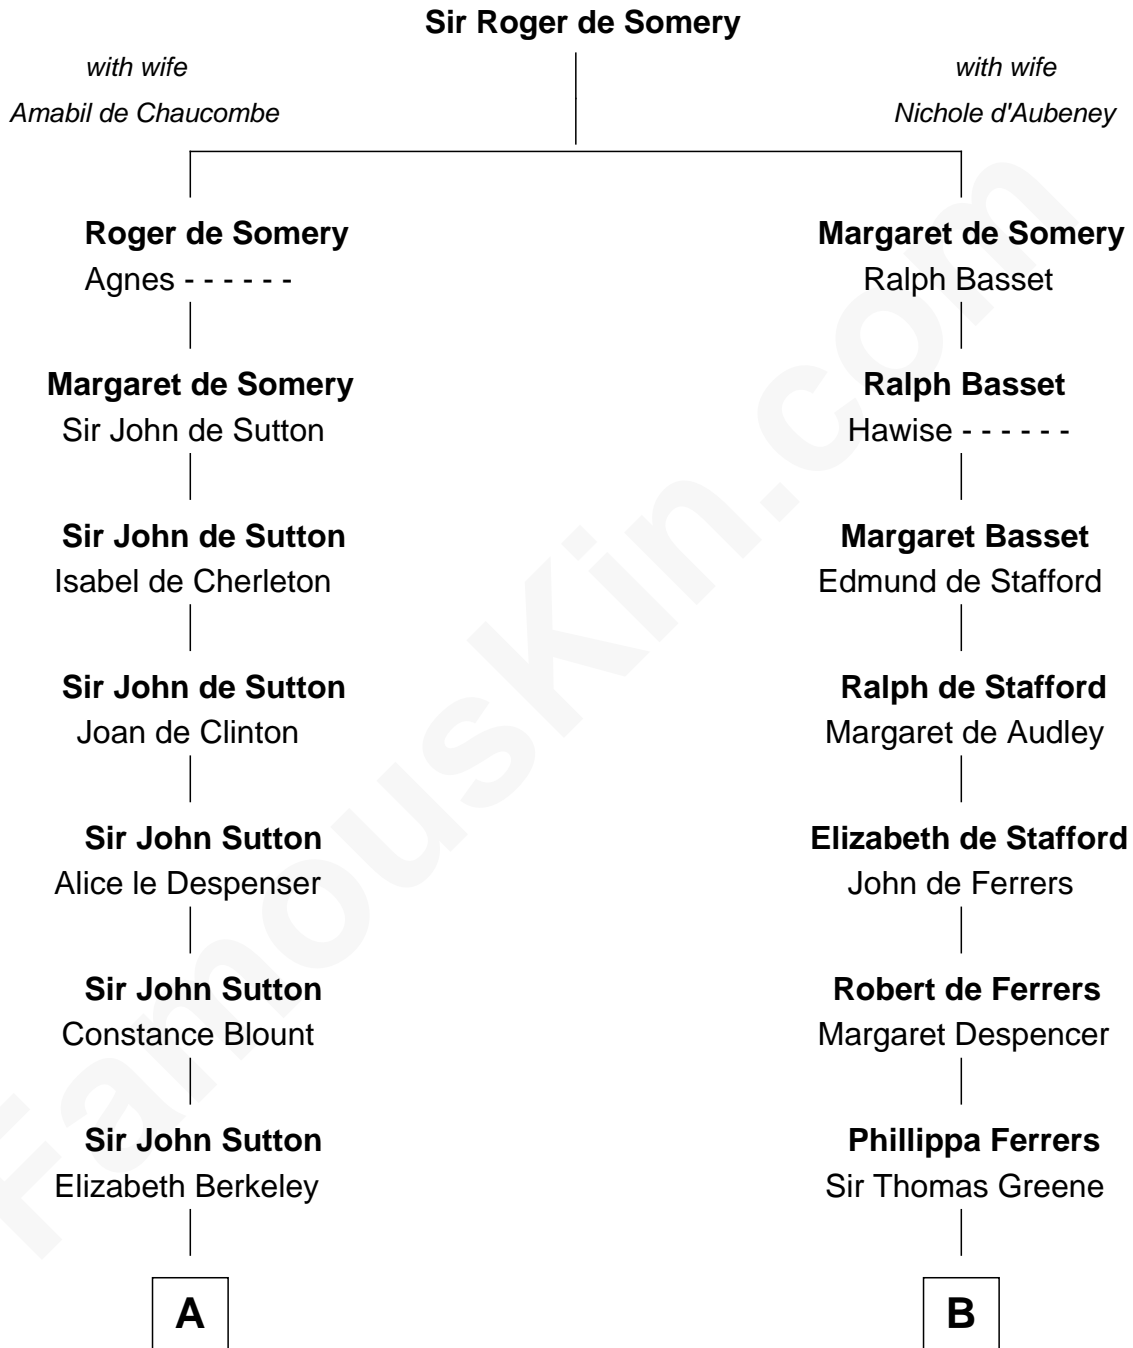

## Relationship Chart of

### Sir Winston Churchill

*Prime Minister of the United Kingdom*

20th cousin 1 time removed of

**J. A. Folger**

*Founder of Folger Coffee Company*

**C**

**Jane Paget**  
George Stewart

**Jane Stewart**  
Sir George Spencer-Churchill