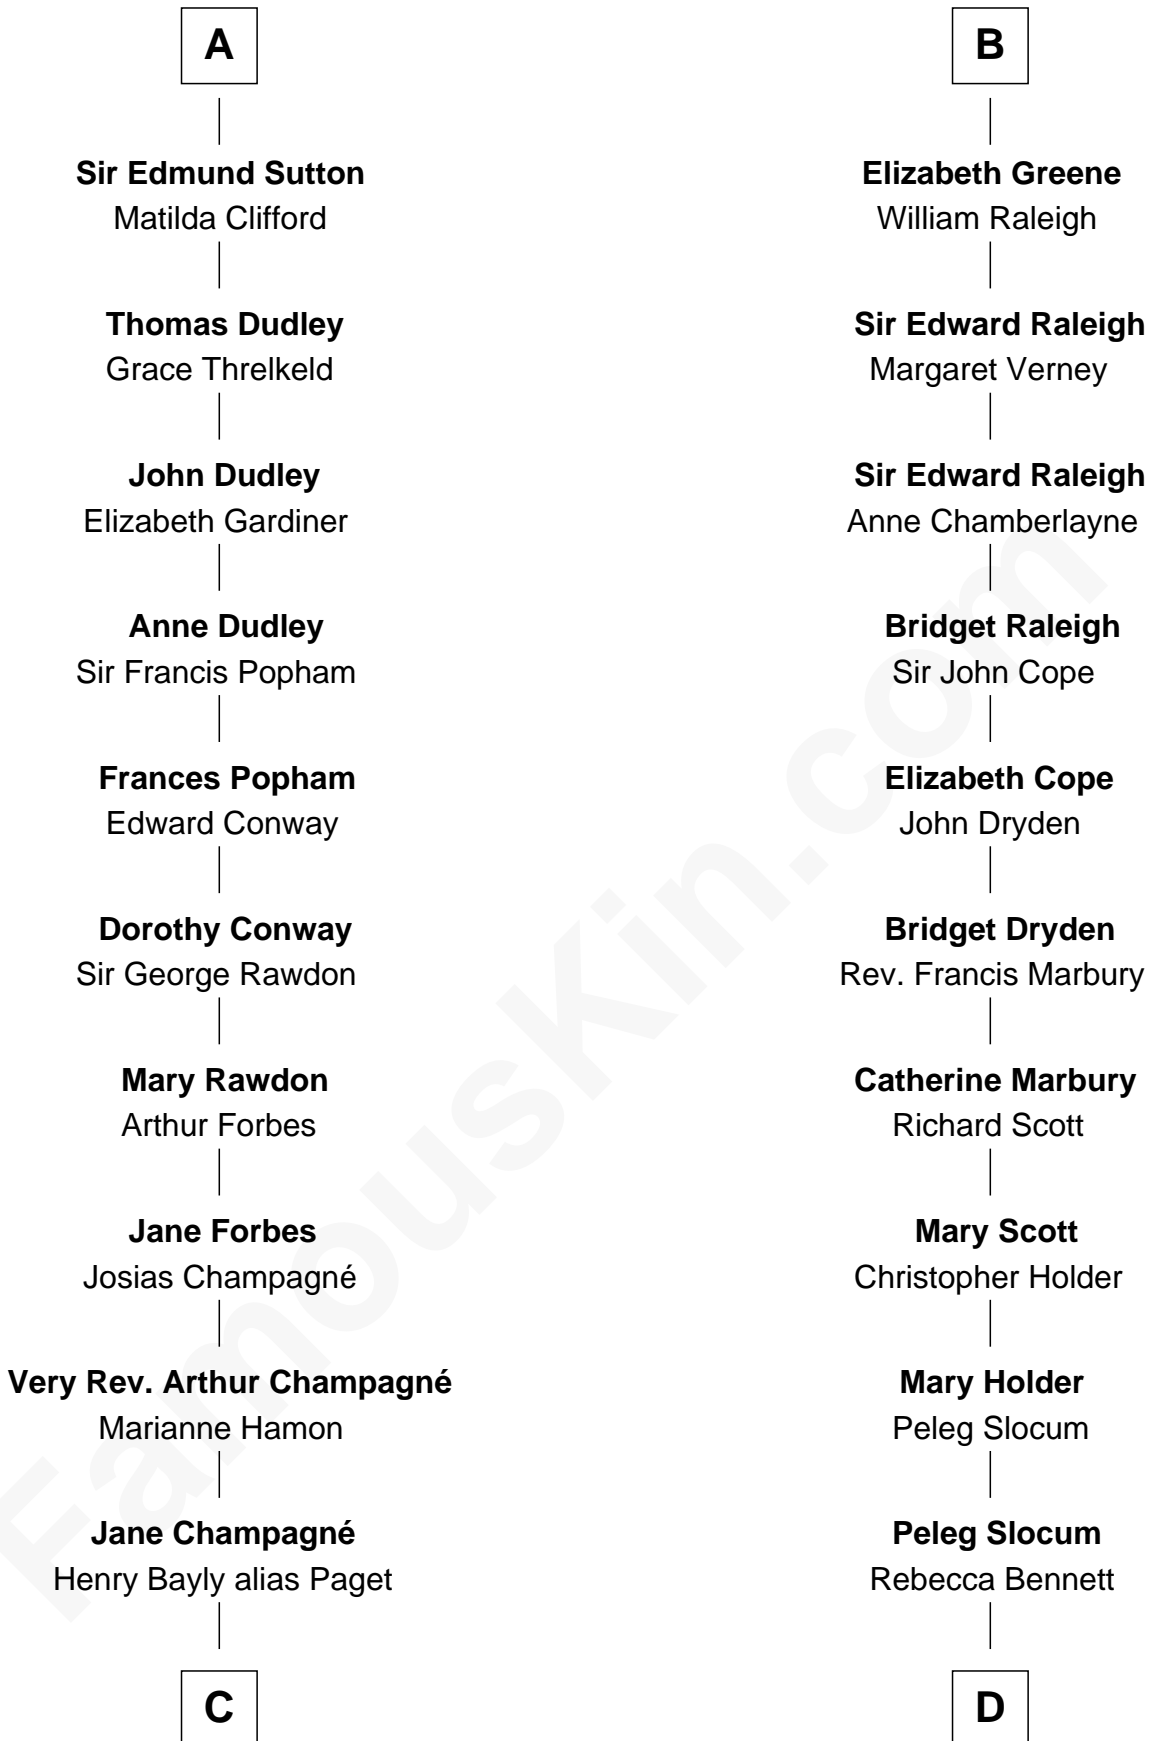

## Relationship Chart of

### Sir Winston Churchill

*Prime Minister of the United Kingdom*

20th cousin 1 time removed of

**J. A. Folger**

*Founder of Folger Coffee Company*

**C**

**Jane Paget**  
George Stewart

**Jane Stewart**  
Sir George Spencer-Churchill

**Sir John Winston Spencer-Churchill**  
Frances Anne Emily Vane

**Randolph Henry Spencer-Churchill**  
Jeanette Jerome

**Sir Winston Churchill**  
*Prime Minister of the United Kingdom*

**D**

**Peleg Slocum**  
Elizabeth Brown