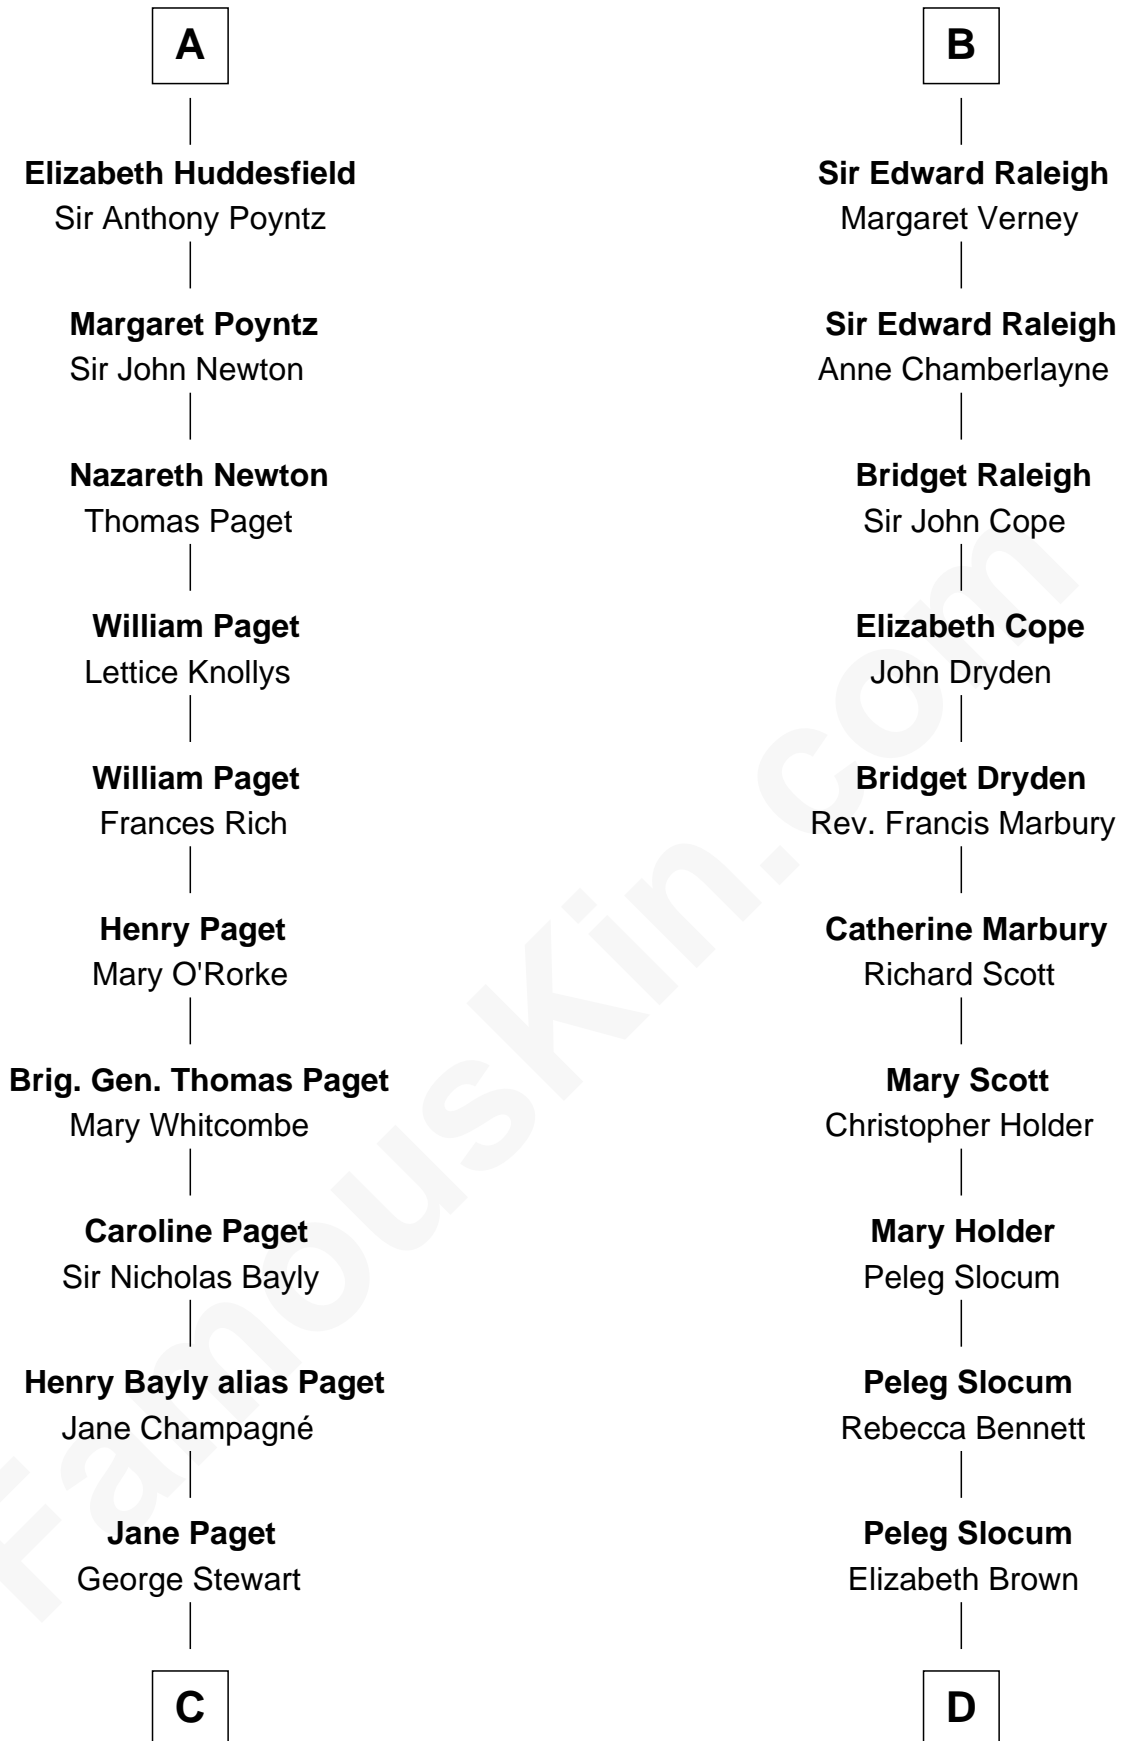

FamousKin.com

Relationship Chart of

Sir Winston Churchill

Prime Minister of the United Kingdom

19th cousin 1 time removed of

J. A. Folger

Founder of Folger Coffee Company

Sir Hugh le Despencer

Anne Wake

Sir John Courtenay

Joan Champernoun

Sir Philip Courtenay

Elizabeth Hungerford

Katherine Courtenay

Sir William Huddesfield

A

Margaret Despencer

Robert de Ferrers

Phillippa Ferrers

Sir Thomas Greene

Elizabeth Greene

William Raleigh

B

C

Jane Stewart
Sir George Spencer-Churchill

Sir John Winston Spencer-Churchill
Frances Anne Emily Vane

Randolph Henry Spencer-Churchill
Jeanette Jerome

Sir Winston Churchill
Prime Minister of the United Kingdom