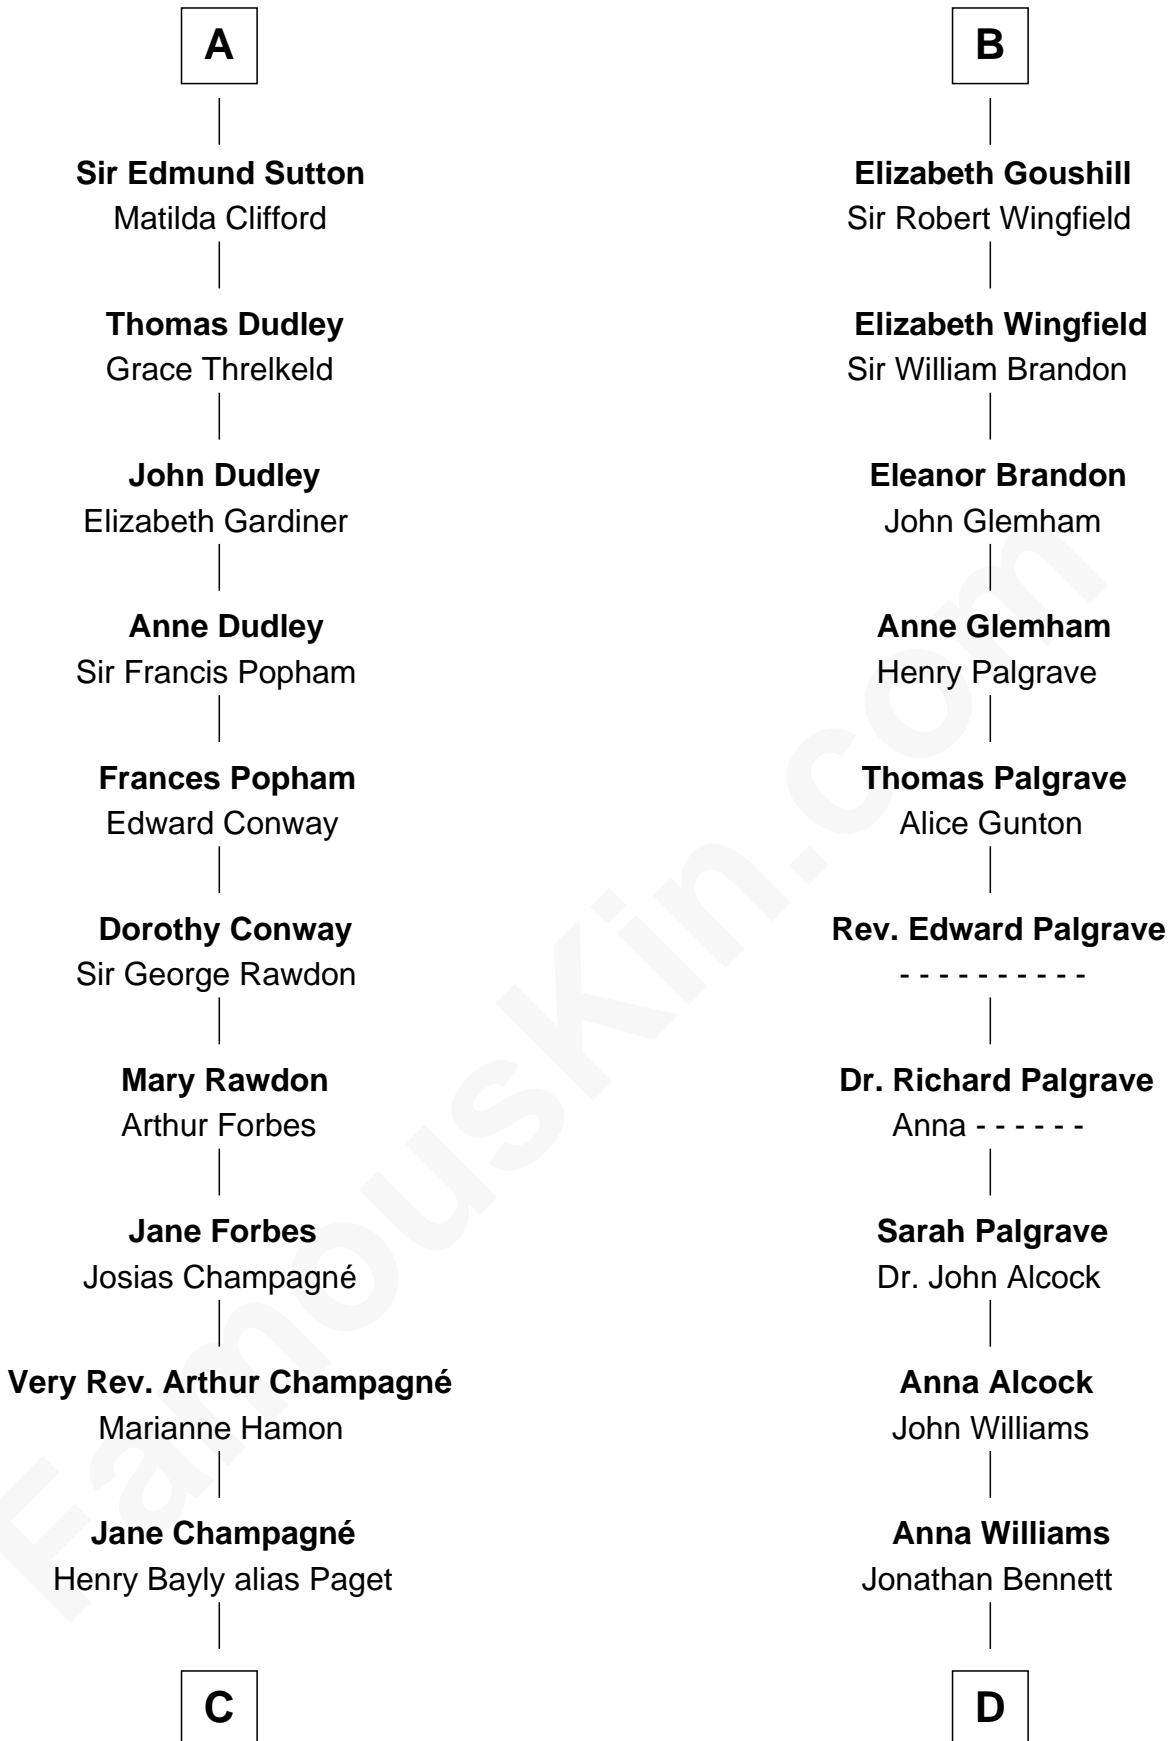

## Relationship Chart of

### Sir Winston Churchill

*Prime Minister of the United Kingdom*

21st cousin of

**J. A. Folger**

*Founder of Folger Coffee Company*

**Reginald de Braiose**

**C**

**Jane Paget**  
George Stewart

**Jane Stewart**  
Sir George Spencer-Churchill

**Sir John Winston Spencer-Churchill**  
Frances Anne Emily Vane

**Randolph Henry Spencer-Churchill**  
Jeanette Jerome

**Sir Winston Churchill**  
*Prime Minister of the United Kingdom*