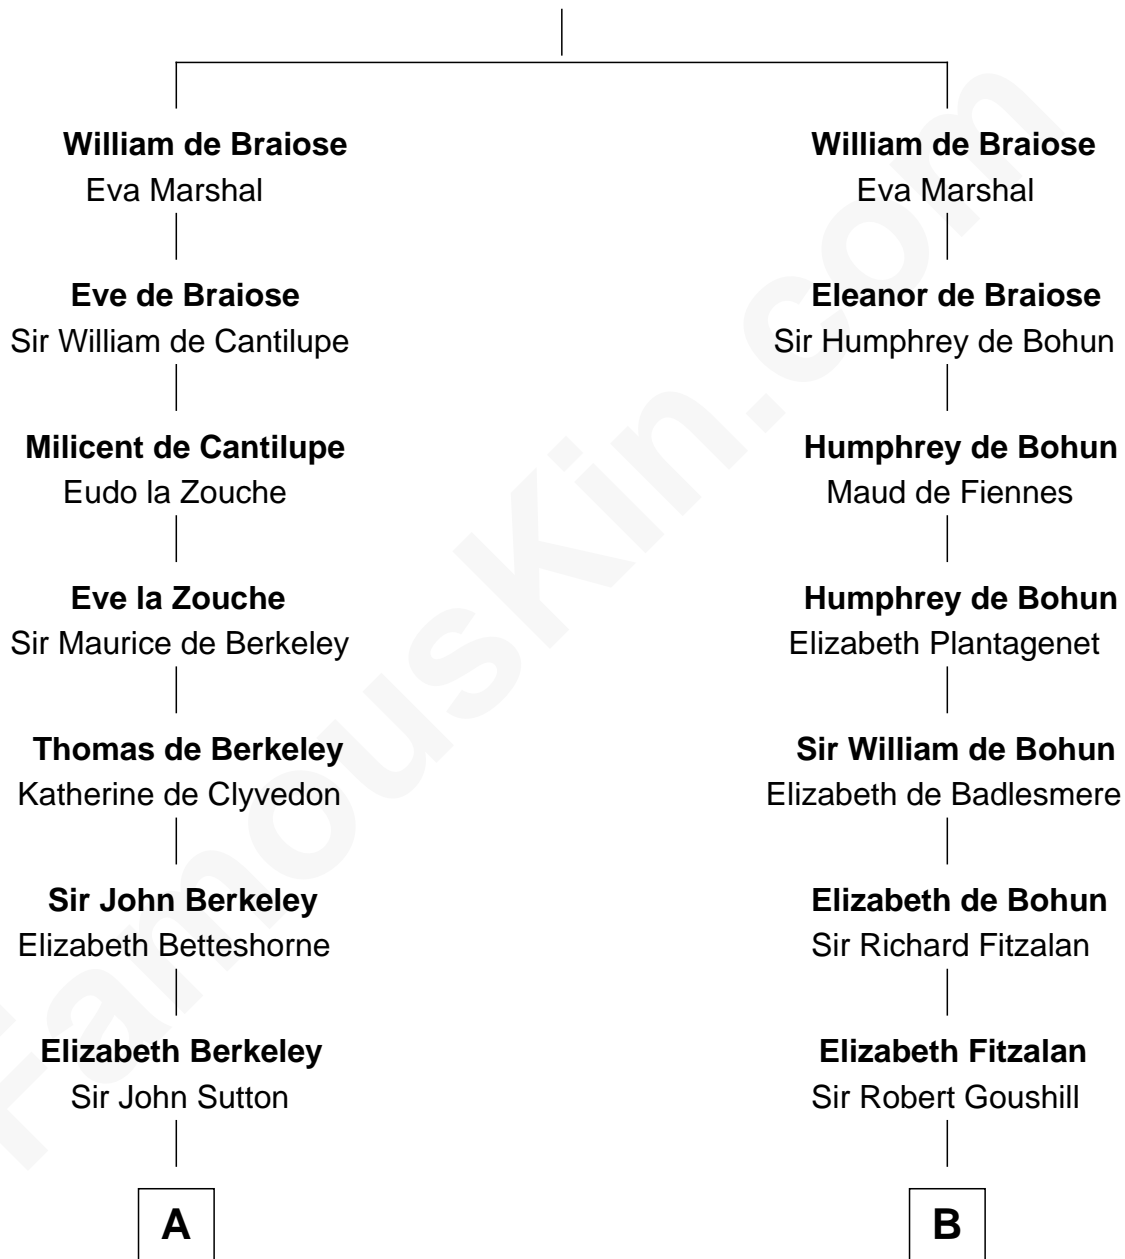

## Relationship Chart of

### Sir Winston Churchill

*Prime Minister of the United Kingdom*

21st cousin of

**J. A. Folger**

*Founder of Folger Coffee Company*

**Reginald de Braiose**

**C**

**Jane Paget**  
George Stewart

**Jane Stewart**  
Sir George Spencer-Churchill

**Sir John Winston Spencer-Churchill**  
Frances Anne Emily Vane

**Randolph Henry Spencer-Churchill**  
Jeanette Jerome

**Sir Winston Churchill**  
*Prime Minister of the United Kingdom*