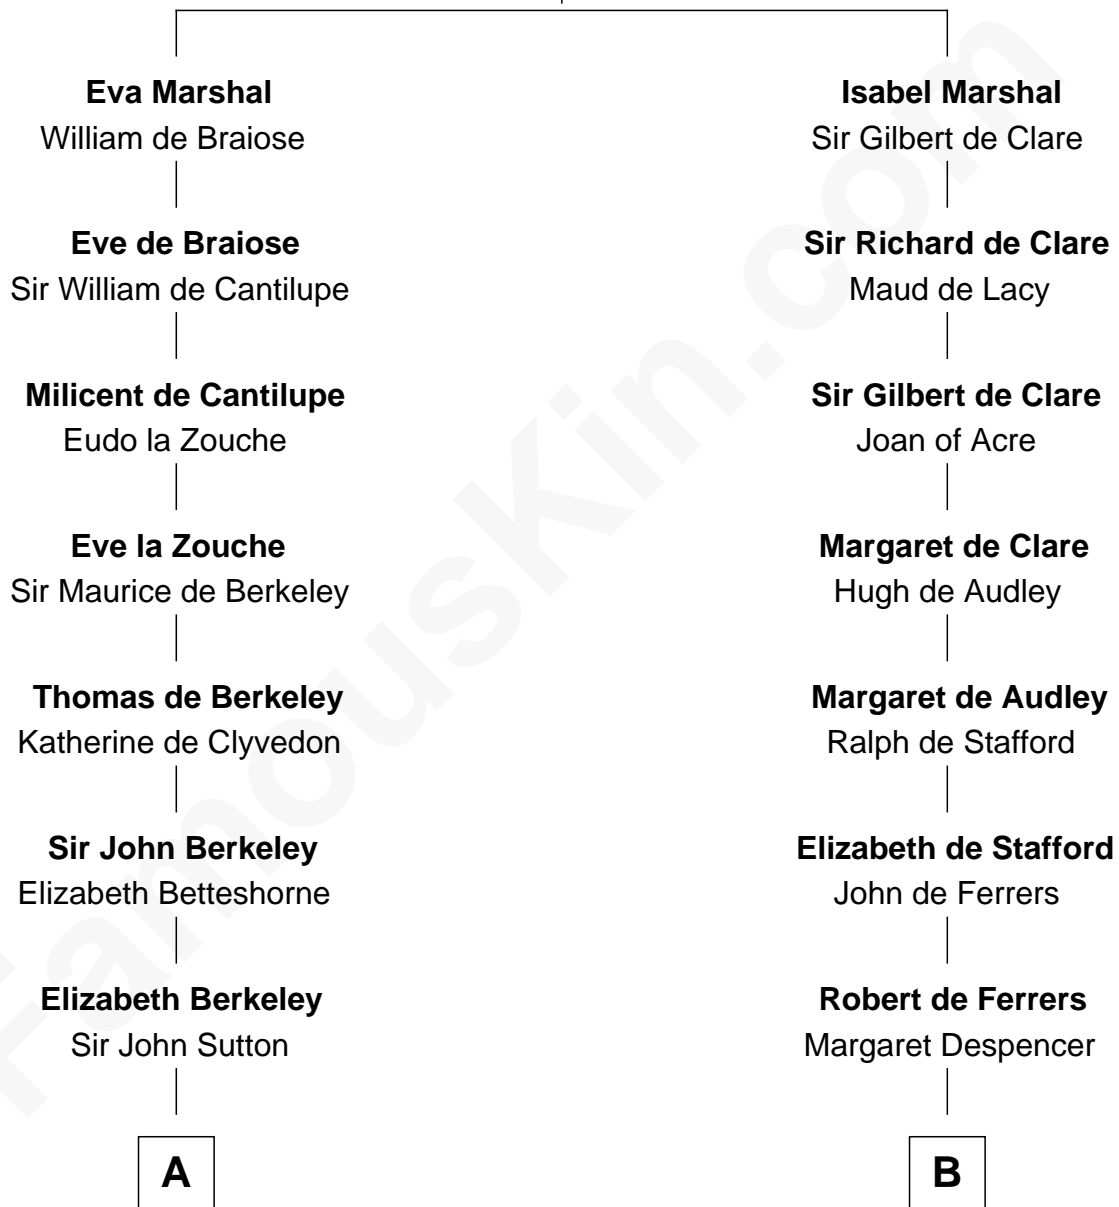

## Relationship Chart of

### Sir Winston Churchill

*Prime Minister of the United Kingdom*

21st cousin of

**J. A. Folger**

*Founder of Folger Coffee Company*

**Sir William Marshal**

Isabel de Clare

**C**

**Jane Paget**  
George Stewart

**Jane Stewart**  
Sir George Spencer-Churchill

**Sir John Winston Spencer-Churchill**  
Frances Anne Emily Vane

**Randolph Henry Spencer-Churchill**  
Jeanette Jerome

**Sir Winston Churchill**  
*Prime Minister of the United Kingdom*