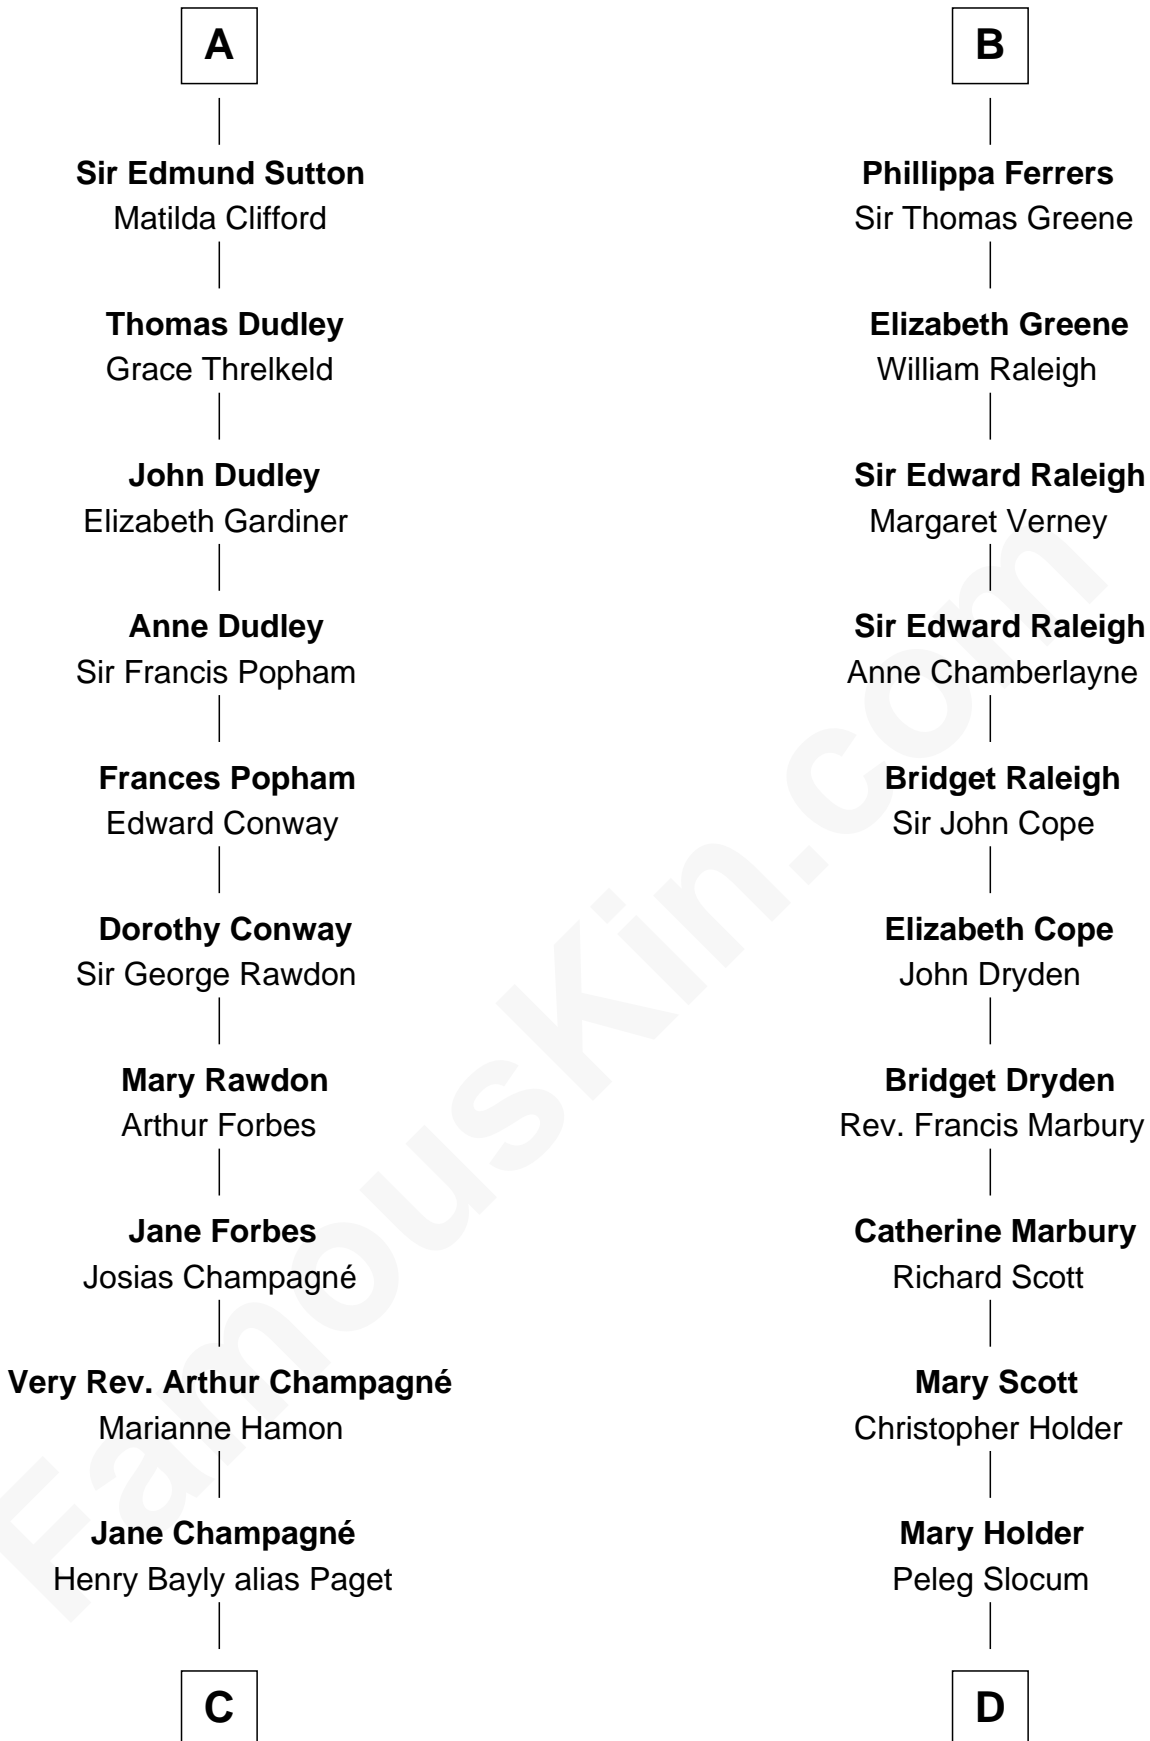

## Relationship Chart of

### Sir Winston Churchill

*Prime Minister of the United Kingdom*

21st cousin of

**J. A. Folger**

*Founder of Folger Coffee Company*

**Sir William Marshal**

Isabel de Clare

**C**

**Jane Paget**  
George Stewart

**Jane Stewart**  
Sir George Spencer-Churchill

**Sir John Winston Spencer-Churchill**  
Frances Anne Emily Vane

**Randolph Henry Spencer-Churchill**  
Jeanette Jerome

**Sir Winston Churchill**  
*Prime Minister of the United Kingdom*