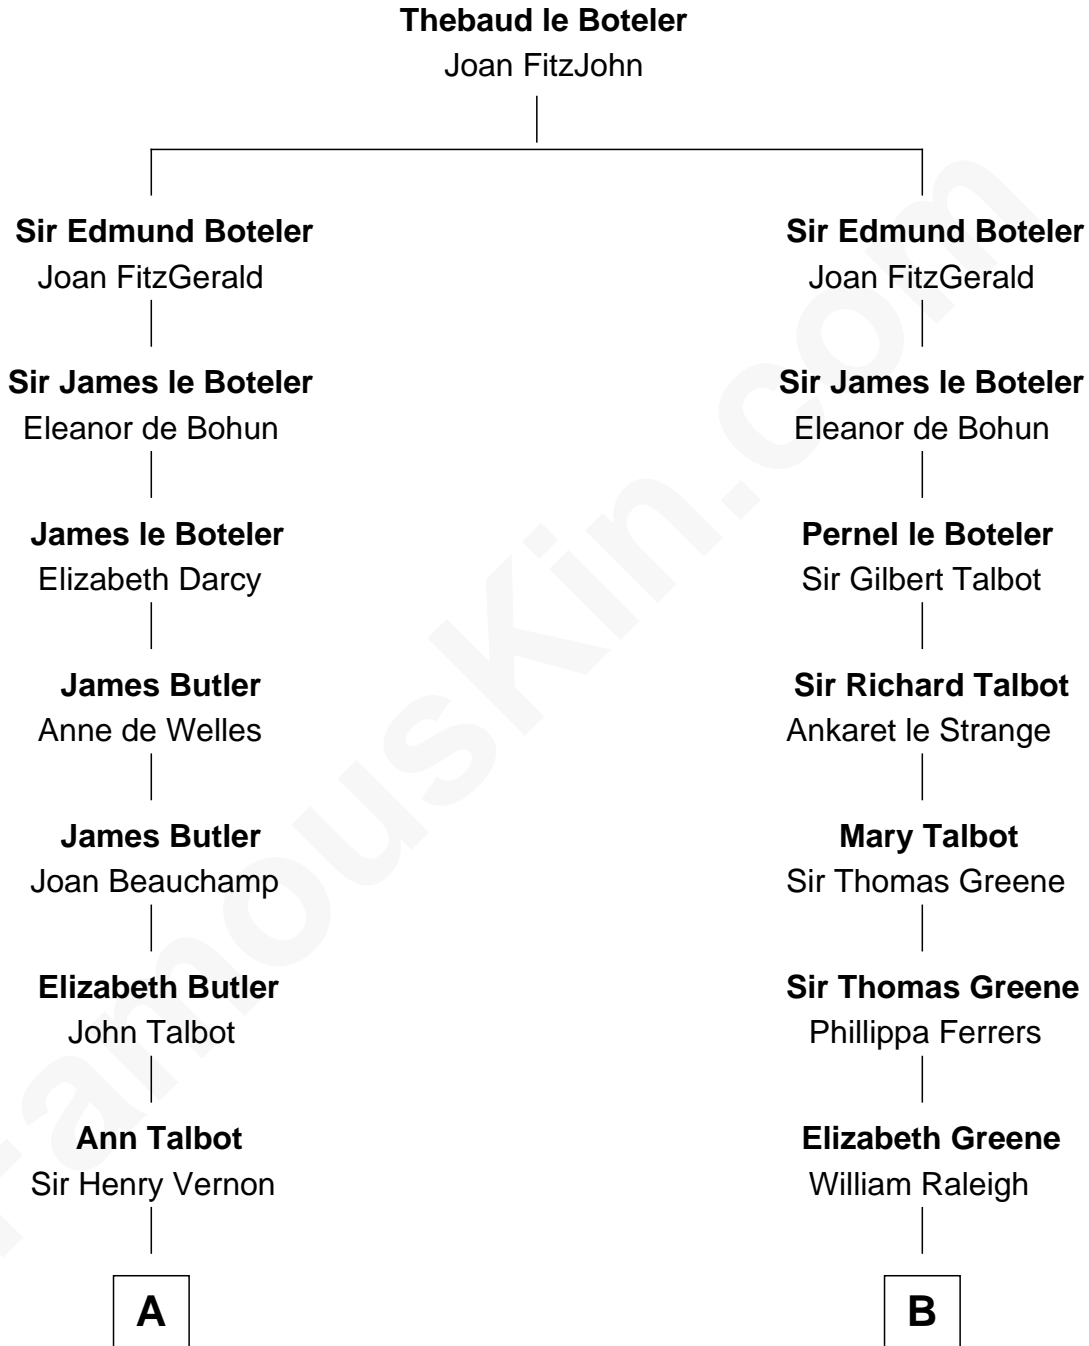

FamousKin.com

Relationship Chart of

Sir Winston Churchill

Prime Minister of the United Kingdom

19th cousin 1 time removed of

J. A. Folger

Founder of Folger Coffee Company

C

Sir George Spencer-Churchill

Jane Stewart

Sir John Winston Spencer-Churchill

Frances Anne Emily Vane

Randolph Henry Spencer-Churchill

Jeanette Jerome

Sir Winston Churchill

Prime Minister of the United Kingdom